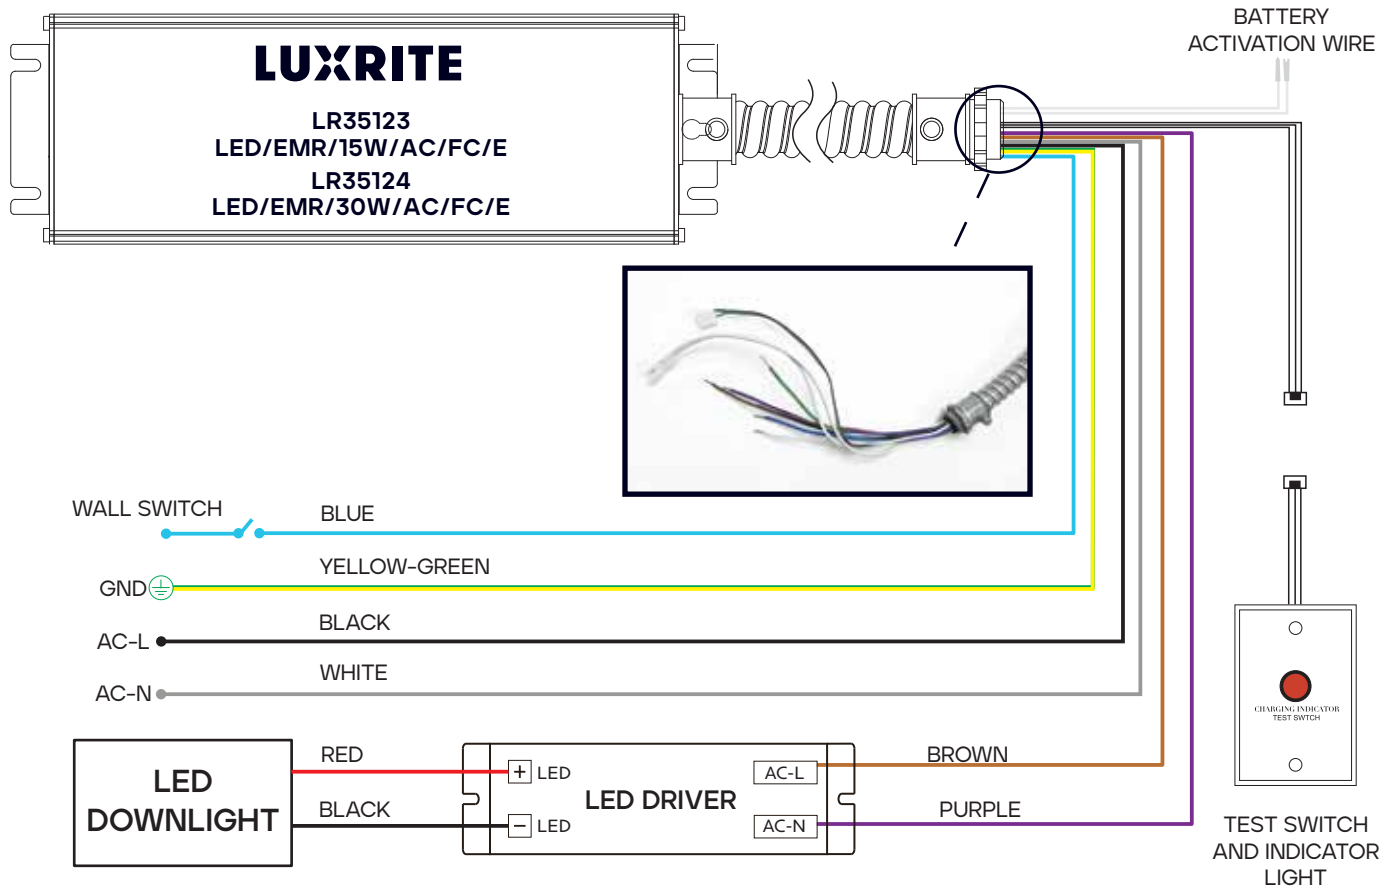

## EMERGENCY LED DRIVER 15-30W LR35123, LR35124

### WIRING DIAGRAM

### DIMENSIONS