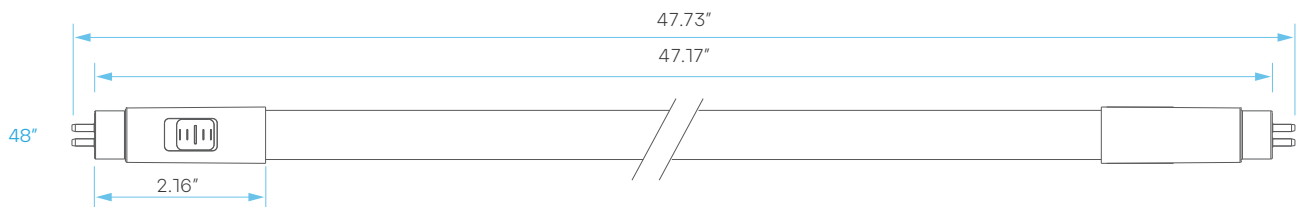

BYPASS
BALLAST

SHATTER
PROOF

SUITABLE
FOR
DIMMING
BALLAST

5
YEAR
WARRANTY

ELECTRICAL

	MODEL	DESCRIPTION	POWER (TYPE B)	POWER (TYPE A)	INPUT VOLTS	EFFICACY	LIFETIME	WATT REPLACEMENT	COST/YR
48"	LR34236	LED18T8/3CCT/48/SG/CL/UNV3	18	18	120-277V OR BALLAST	130	50,000	32	\$ 2.17

PHOTOMETRIC

MODEL	DESCRIPTION	COLOR (CCT)	TEMP	LUMEN	FLOOD	CRI	UL LISTED
LR34236	LED18T8/3CCT/48/SG/CL/UNV3	4000K	COOL	2200	200°	83	YES
		5000K	BRIGHT	2300			
		6500K	DAYLIGHT	2250			