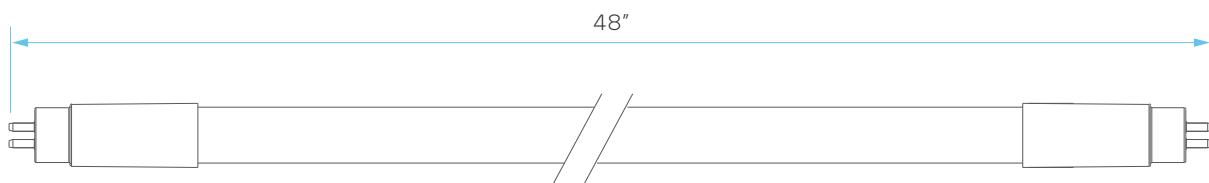

LED RETROFIT TUBE T8 UNIVERSAL 48" - CLEAR

48"

CRI
83

SUITABLE
FOR
DIMMING
SYSTEM

5
YEAR
WARRANTY

ELECTRICAL

MODEL	DESCRIPTION	POWER	POWER W/ BALLAST	INPUT VOLTS	EFFICACY	LIFETIME	COST/YR
LR34195	LED13T8/30K/48/CL/UNV3	13	15.5	120-277V OR BALLAST	116	50,000	\$ 1.57
LR34196	LED13T8/35K/48/CL/UNV3	13	15.5	120-277V OR BALLAST	116	50,000	\$ 1.57
LR34197	LED13T8/40K/48/CL/UNV3	13	15.5	120-277V OR BALLAST	123	50,000	\$ 1.57
LR34198	LED13T8/50K/48/CL/UNV3	13	15.5	120-277V OR BALLAST	123	50,000	\$ 1.57
LR34199	LED13T8/65K/48/CL/UNV3	13	15.5	120-277V OR BALLAST	123	50,000	\$ 1.57

PHOTOMETRIC

MODEL	DESCRIPTION	COLOR (CCT)	TEMP	LUMEN	BASE	FLOOD	CRI	UL
LR34195	LED13T8/30K/48/CL/UNV3	3000K	SOFT WHITE	1900	G13	240°	83	YES
LR34196	LED13T8/35K/48/CL/UNV3	3500K	NATURAL	1900	G13	240°	83	YES
LR34197	LED13T8/40K/48/CL/UNV3	4000K	COOL WHITE	2000	G13	240°	83	YES
LR34198	LED13T8/50K/48/CL/UNV3	5000K	BRIGHT WHITE	2000	G13	240°	83	YES
LR34199	LED13T8/65K/48/CL/UNV3	6500K	DAYLIGHT	2000	G13	240°	83	YES