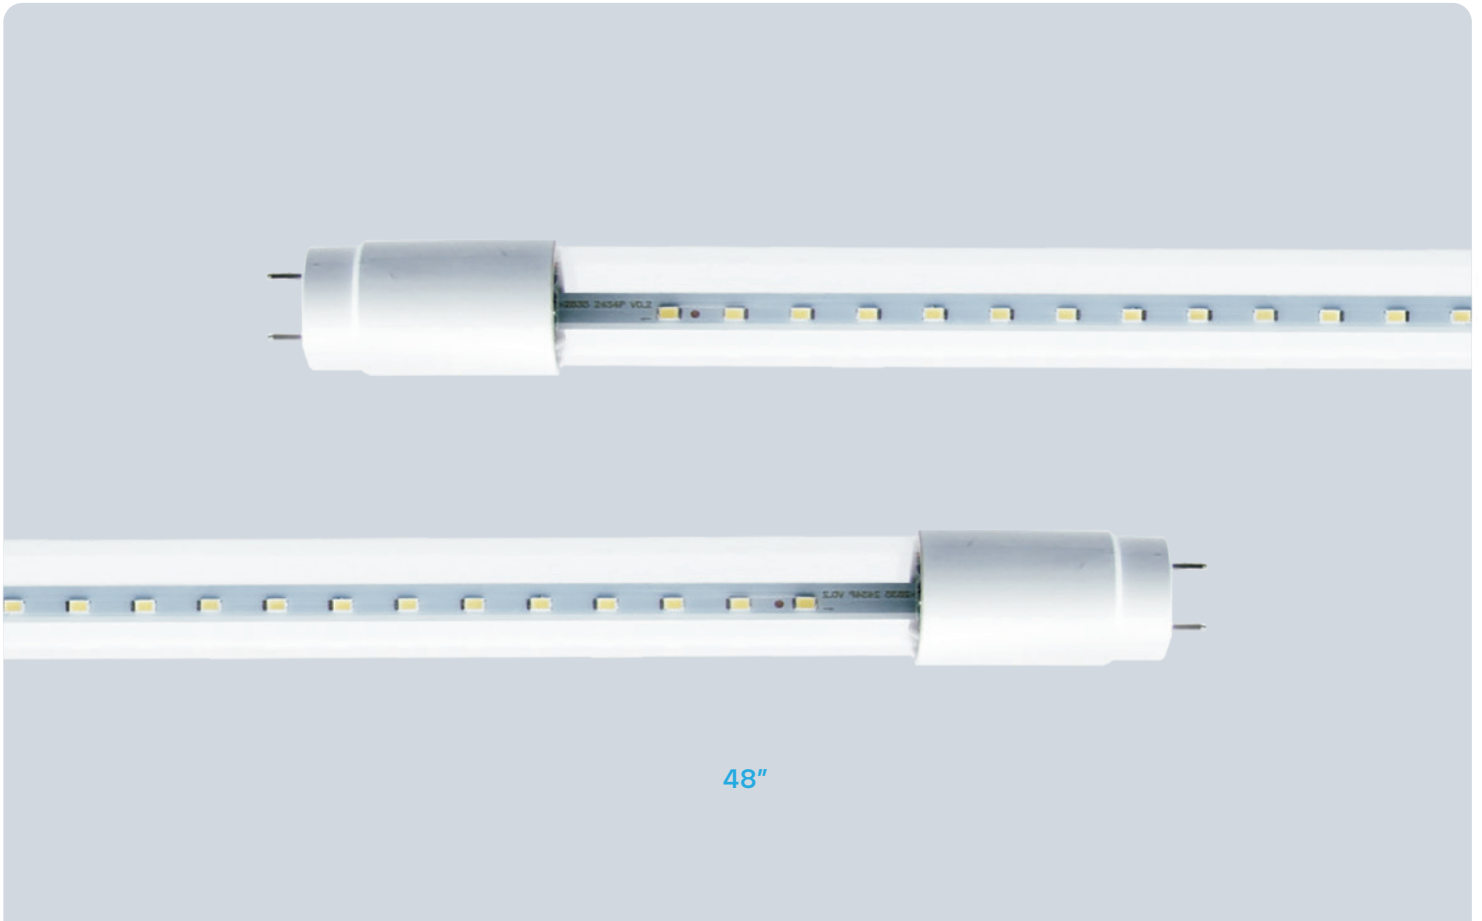

LED RETROFIT TUBE T8 UNIVERSAL 48" - CLEAR

48"

CRI
83

SUITABLE
FOR
DIMMING
SYSTEM

5
YEAR
WARRANTY

ELECTRICAL

MODEL	DESCRIPTION	POWER	POWER W/ BALLAST	INPUT VOLTS	EFFICACY	LIFETIME	COST/YR
LR34195	LED13T8/30K/48/CL/UNV3	13	15.5	120-277V OR BALLAST	116	50,000	\$ 1.57
LR34196	LED13T8/35K/48/CL/UNV3	13	15.5	120-277V OR BALLAST	116	50,000	\$ 1.57
LR34197	LED13T8/40K/48/CL/UNV3	13	15.5	120-277V OR BALLAST	123	50,000	\$ 1.57
LR34198	LED13T8/50K/48/CL/UNV3	13	15.5	120-277V OR BALLAST	123	50,000	\$ 1.57
LR34199	LED13T8/65K/48/CL/UNV3	13	15.5	120-277V OR BALLAST	123	50,000	\$ 1.57

PHOTOMETRIC

MODEL	DESCRIPTION	COLOR (CCT)	TEMP	LUMEN	BASE	FLOOD	CRI	UL
LR34195	LED13T8/30K/48/CL/UNV3	3000K	SOFT WHITE	1900	G13	240°	83	YES
LR34196	LED13T8/35K/48/CL/UNV3	3500K	NATURAL	1900	G13	240°	83	YES
LR34197	LED13T8/40K/48/CL/UNV3	4000K	COOL WHITE	2000	G13	240°	83	YES
LR34198	LED13T8/50K/48/CL/UNV3	5000K	BRIGHT WHITE	2000	G13	240°	83	YES
LR34199	LED13T8/65K/48/CL/UNV3	6500K	DAYLIGHT	2000	G13	240°	83	YES