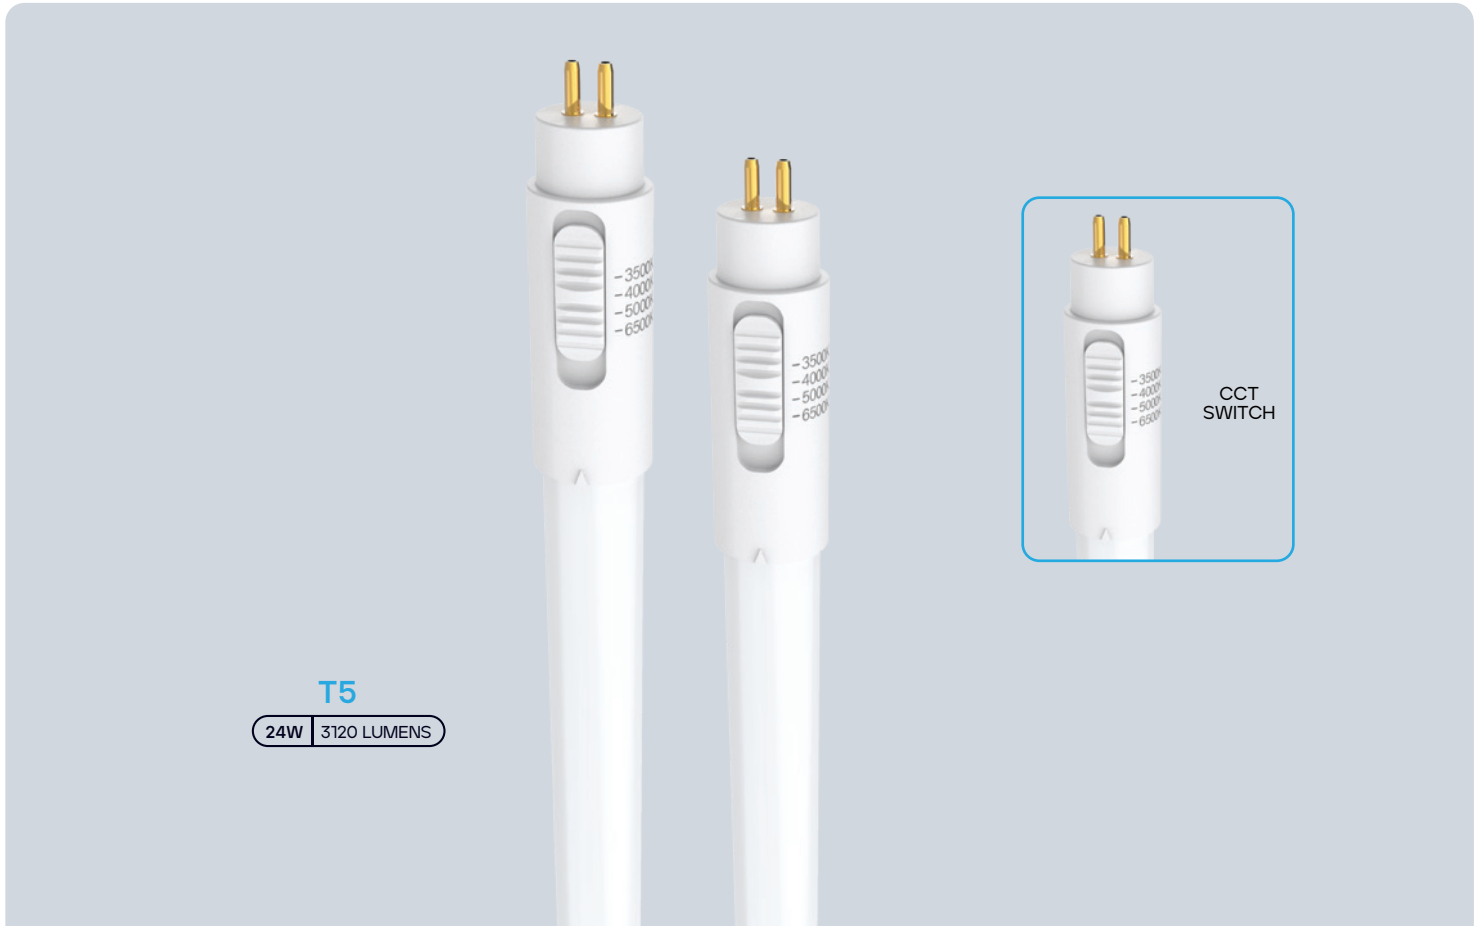

LED RETROFIT TUBE T8 UNIVERSAL - 4 COLOR SELECTABLE 48" FROST

T5

24W 3120 LUMENS

CRI
80

COLOR SELECTABLE

3500K 4000K 5000K 6500K

DIMMING

0-10V
VIA MODULE

120-
277V

BYPASS 1
SIDE INPUT

BYPASS 2
SIDE INPUT

SHATTER
PROOF

DAMP
LOCATION
RATED

5
YEAR
WARRANTY

ELECTRICAL

	MODEL	DESCRIPTION	POWER	INPUT VOLTS	LUMEN	EFFICACY	LIFETIME	WATT REPLACEMENT	COST/YR
48"	LR34154	LED24T5/4CCT/48/B	24	120-277V	3120	130	50,000	54	\$ 2.89

PHOTOMETRIC

MODEL	DESCRIPTION	COLOR (CCT)	TEMP	FLOOD	CRI	UL LISTED	DLC LISTED
LR34154	LED24T5/4CCT/48/B	3500K/4000K/5000K/6500K	CCT SELECTABLE	180°	80	YES	STANDARD