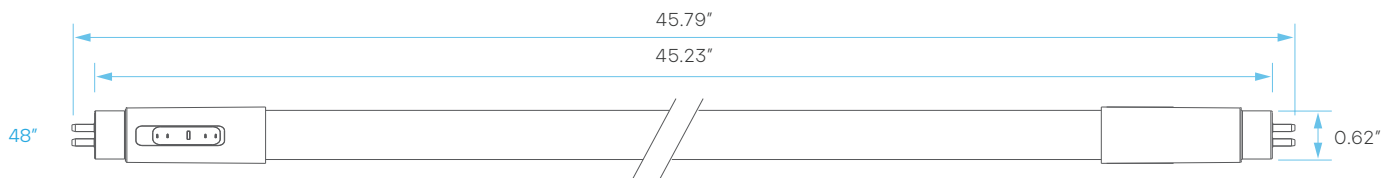

120-
277V

BYPASS 1
SIDE INPUT

BYPASS 2
SIDE INPUT

SHATTER
PROOF

DAMP
LOCATION
RATED

5
YEAR
WARRANTY

ELECTRICAL

	MODEL	DESCRIPTION	POWER	INPUT VOLTS	LUMEN	EFFICACY	LIFETIME	WATT REPLACEMENT	COST/YR
48"	LR34154	LED24T5/4CCT/48/B	24	120-277V	3120	130	50,000	54	\$ 2.89

PHOTOMETRIC

MODEL	DESCRIPTION	COLOR (CCT)	TEMP	FLOOD	CRI	UL LISTED	DLC LISTED
LR34154	LED24T5/4CCT/48/B	3500K/4000K/5000K/6500K	CCT SELECTABLE	180°	80	YES	STANDARD