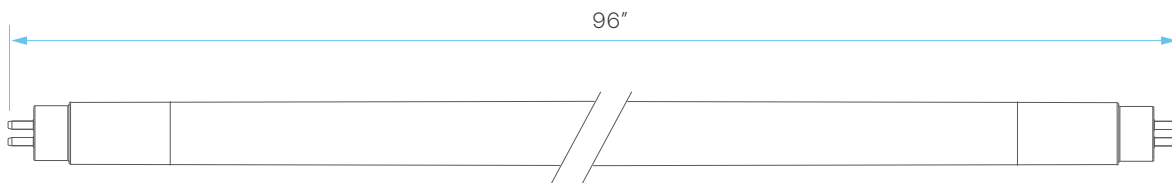

## LED RETROFIT TUBE T8 BYPASS 96"

96"

CRI  
82

DIMMING:

PHASE-CUT

5  
YEAR  
WARRANTY

## ELECTRICAL

MODEL	DESCRIPTION	POWER	INPUT VOLTS	EFFICACY	LIFETIME	COST/YR
LR34130	LED42T8/40K/96/B	42	120-277V	129	50,000	\$ 5.06
LR34131	LED42T8/50K/96/B	42	120-277V	131	50,000	\$ 5.06
LR34132	LED42T8/65K/96/B	42	120-277V	131	50,000	\$ 5.06