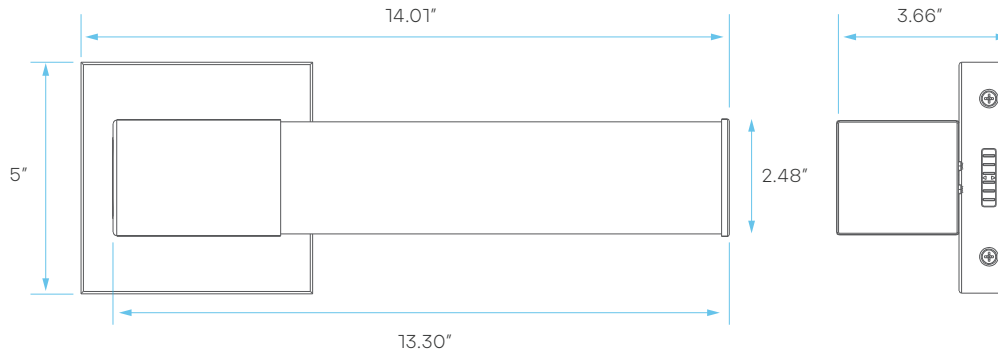

ELECTRICAL

	MODEL	DESCRIPTION	POWER	INPUT VOLTS	EFFICACY	LIFETIME	COST/YR
ROUND	LR32165	LEDVNSC14/5CCT/BN/RD	16	120V	60	50,000	$ 1.92
SQUARE	LR32167	LEDVNSC14/5CCT/BN/SQ	16	120V	60	50,000	$ 1.92

PHOTOMETRIC

MODEL	DESCRIPTION	COLOR (CCT)	TEMP	LUMEN	FLOOD	CRI	ETL
LR32165	LEDVNSC14/5CCT/BN/RD	2700K/3000K/3500K4000K/5000K	CCT SELECT	1000	150°	90	YES
LR32167	LEDVNSC14/5CCT/BN/SQ	2700K/3000K/3500K4000K/5000K	CCT SELECT	1050	150°	90	YES