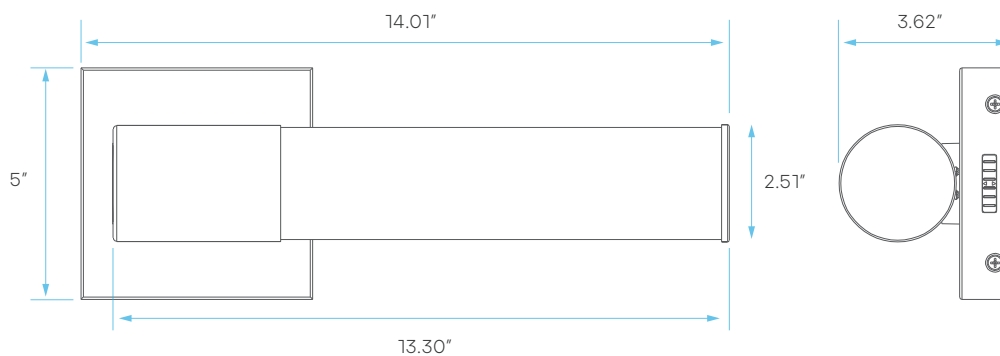

LED WALL MOUNT VANITY WALL SCONCE - CCT SELECTABLE ROUND & SQUARE - BRUSHED NICKEL FINISH

CRI
90

COLOR SELECTABLE

2700K 3000K 3500K 4000K 5000K

DIMMABLE

DAMP
LOCATION
RATED

5
YEAR
WARRANTY