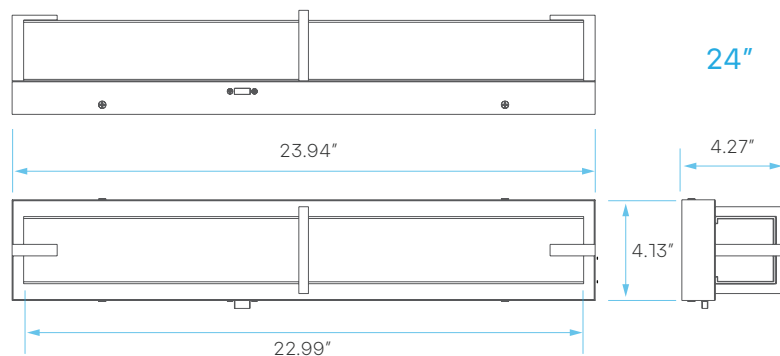

## LED WALL MOUNT LED VANITY FIXTURE - CCT SELECTABLE SQUARE - BRUSHED NICKEL

CRI  
80

COLOR SELECTABLE  
3000K | 4000K | 5000K

DIMMABLE

DAMP  
LOCATION  
RATED

5  
YEAR  
WARRANTY

## PHOTOMETRIC

MODEL	DESCRIPTION	COLOR (CCT)	TEMP	LUMEN	FLOOD	CRI	ETL
LR32132	LEDVNF24/3CCT/BN/SQ	3000K/4000K/5000K	CCT SELECT	1750	120°	80	YES
LR32133	LEDVNF36/3CCT/BN/SQ	3000K/4000K/5000K	CCT SELECT	2100	120°	80	YES
LR32134	LEDVNF48/3CCT/BN/SQ	3000K/4000K/5000K	CCT SELECT	2800	120°	80	YES