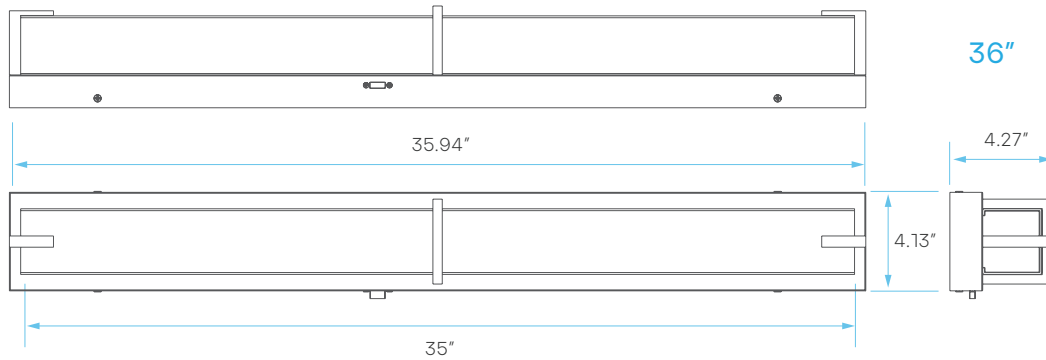

## LED WALL MOUNT LED VANITY FIXTURE - CCT SELECTABLE SQUARE - BRUSHED NICKEL

CRI  
80

COLOR SELECTABLE  
3000K | 4000K | 5000K

DIMMABLE

DAMP  
LOCATION  
RATED

5  
YEAR  
WARRANTY

## PHOTOMETRIC

MODEL	DESCRIPTION	COLOR (CCT)	TEMP	LUMEN	FLOOD	CRI	ETL
LR32132	LEDVNF24/3CCT/BN/SQ	3000K/4000K/5000K	CCT SELECT	1750	120°	80	YES
LR32133	LEDVNF36/3CCT/BN/SQ	3000K/4000K/5000K	CCT SELECT	2100	120°	80	YES
LR32134	LEDVNF48/3CCT/BN/SQ	3000K/4000K/5000K	CCT SELECT	2800	120°	80	YES