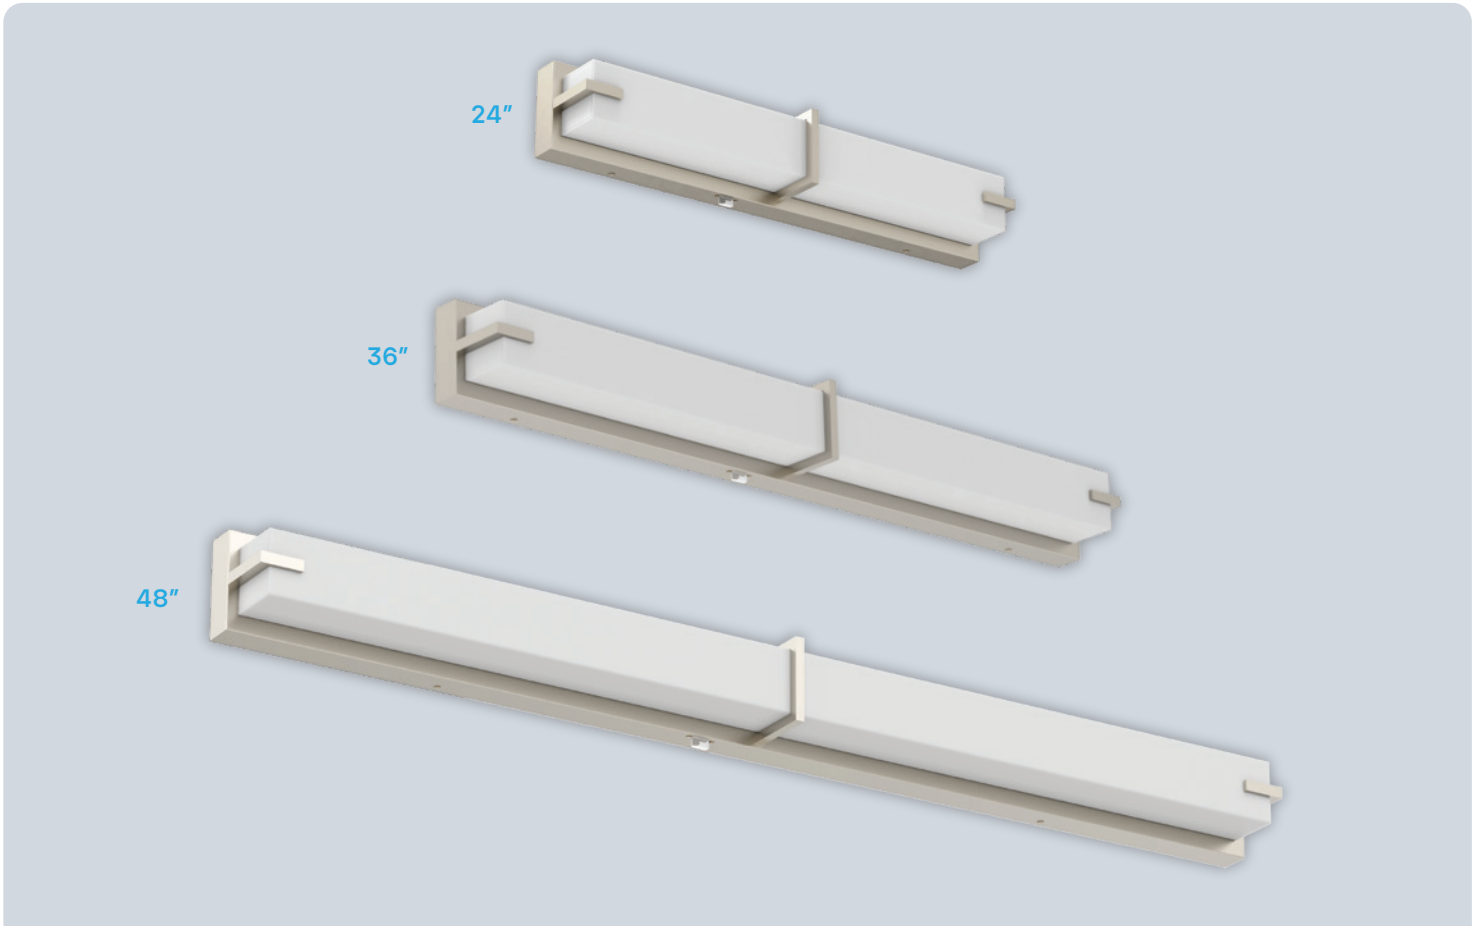

## LED WALL MOUNT LED VANITY FIXTURE - CCT SELECTABLE SQUARE - BRUSHED NICKEL

CRI  
80

COLOR SELECTABLE  
3000K | 4000K | 5000K

DIMMABLE

DAMP  
LOCATION  
RATED

5  
YEAR  
WARRANTY

## ELECTRICAL

	MODEL	DESCRIPTION	POWER	INPUT VOLTS	EFFICACY	LIFETIME	COST/YR
24"	LR32132	LEDVNF24/3CCT/BN/SQ	25	120V	70	50,000	\$ 3.01
36"	LR32133	LEDVNF36/3CCT/BN/SQ	30	120V	70	50,000	\$ 3.61
48"	LR32134	LEDVNF48/3CCT/BN/SQ	40	120V	70	50,000	\$ 4.81

## PHOTOMETRIC

MODEL	DESCRIPTION	COLOR (CCT)	TEMP	LUMEN	FLOOD	CRI	ETL
LR32132	LEDVNF24/3CCT/BN/SQ	3000K/4000K/5000K	CCT SELECT	1750	120°	80	YES
LR32133	LEDVNF36/3CCT/BN/SQ	3000K/4000K/5000K	CCT SELECT	2100	120°	80	YES
LR32134	LEDVNF48/3CCT/BN/SQ	3000K/4000K/5000K	CCT SELECT	2800	120°	80	YES