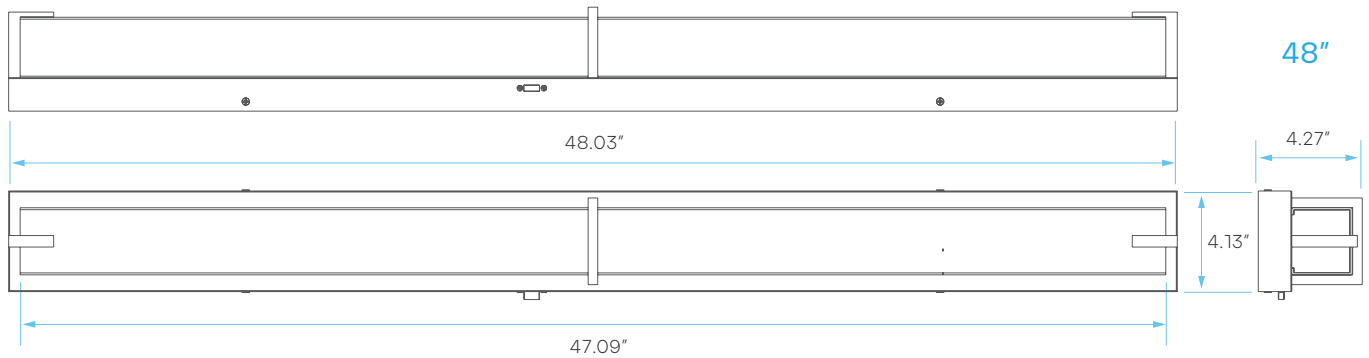

## LED WALL MOUNT LED VANITY FIXTURE - CCT SELECTABLE SQUARE - BRUSHED NICKEL

CRI  
80

COLOR SELECTABLE  
3000K | 4000K | 5000K

DIMMABLE

DAMP  
LOCATION  
RATED

5  
YEAR  
WARRANTY

## PHOTOMETRIC

MODEL	DESCRIPTION	COLOR (CCT)	TEMP	LUMEN	FLOOD	CRI	ETL
LR32132	LEDVNF24/3CCT/BN/SQ	3000K/4000K/5000K	CCT SELECT	1750	120°	80	YES
LR32133	LEDVNF36/3CCT/BN/SQ	3000K/4000K/5000K	CCT SELECT	2100	120°	80	YES
LR32134	LEDVNF48/3CCT/BN/SQ	3000K/4000K/5000K	CCT SELECT	2800	120°	80	YES