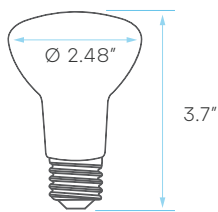

LED FLOOD LAMP ECO BR-SERIES BR-20, BR-30, BR-40

45W WATT REPLACEMENT

65W WATT REPLACEMENT

85W WATT REPLACEMENT

DIMMABLE

TRIAC

120V

3
YEAR
WARRANTY

BR 20