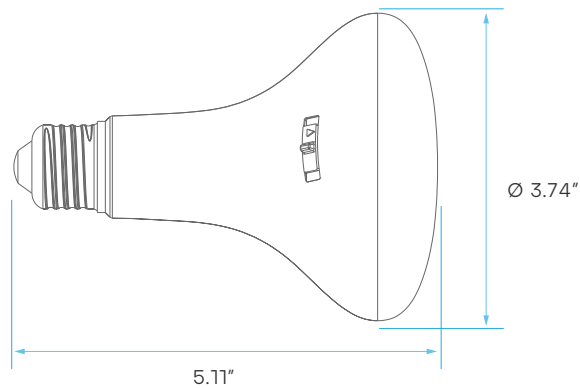

LED FLOOD LAMP BR SERIES - CCT SELECTABLE BR 30

BR 30
15W

65W WATT REPLACEMENT

3 CCT SWITCH
ON THE BACK

CRI
80

COLOR SELECTABLE

2700K 3000K 5000K

DIMMABLE

TRIAC

DAMP
LOCATION
RATED

3
YEAR
WARRANTY

BR 30

ELECTRICAL

	MODEL	DESCRIPTION	POWER	INPUT VOLTS	EFFICACY	LIFETIME	WATT REPLACEMENT	COST/YR
BR 30	LR31857	LED10BR30/3CCT/D	10	120V	85	50,000	65	\$ 1.20

PHOTOMETRIC

MODEL	DESCRIPTION	COLOR (CCT)	TEMP	LUMEN	FLOOD	CRI	UL LISTED
LR31857	LED10BR30/3CCT/D	2700K/3000K/5000K	CCT SELECT	850	110°	80	YES