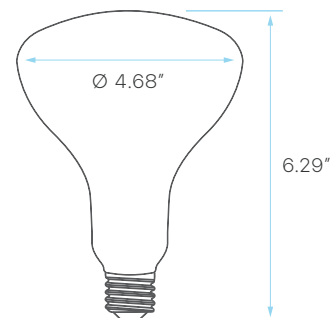

LED FLOOD LAMP BR-SERIES BR-20, BR-30, BR-40

50W WATT REPLACEMENT

65W WATT REPLACEMENT

85W WATT REPLACEMENT

DIMMABLE

TRIAC

BR 40