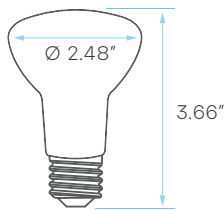

LED FLOOD LAMP BR-SERIES BR-20, BR-30, BR-40

50W WATT REPLACEMENT

65W WATT REPLACEMENT

85W WATT REPLACEMENT

DIMMABLE

TRIAC

BR 20