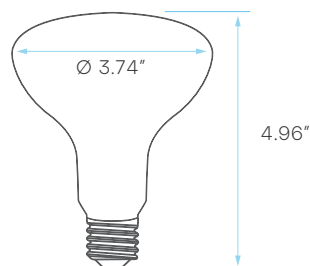

LED FLOOD LAMP BR-SERIES BR-20, BR-30, BR-40

50W WATT REPLACEMENT

65W WATT REPLACEMENT

85W WATT REPLACEMENT

DIMMABLE

TRIAC

BR 30