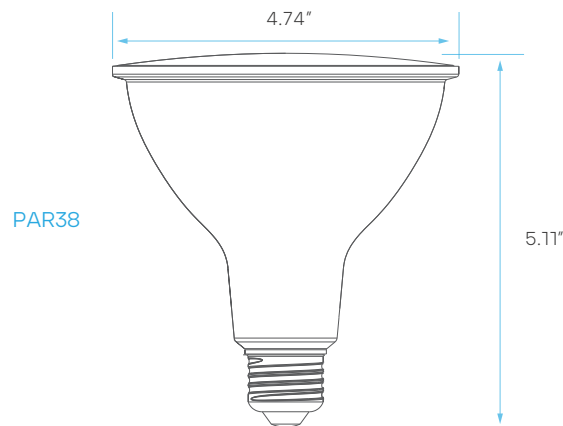

LED LAMP FLOOD - COLOR PAR38

LIGHTS UP
RED

LIGHTS UP
YELLOW

LIGHTS UP
BLUE

LIGHTS UP
GREEN

ELECTRICAL

MODEL	DESCRIPTION	POWER	INPUT VOLTS	LIFETIME	COST/YR	BASE
LR31640	LED8PAR38/RED/FL	8	120V	10,000	\$ 0.96	E26
LR31641	LED8PAR38/YELLOW/FL	8	120V	10,000	\$ 0.96	E26
LR31642	LED8PAR38/BLUE/FL	8	120V	10,000	\$ 0.96	E26
LR31643	LED8PAR38/GREEN/FL	8	120V	10,000	\$ 0.96	E26

PHOTOMETRIC

MODEL	DESCRIPTION	COLOR (CCT)	LIGHTS UP	FLOOD	FINISH	UL LISTED
LR31640	LED8PAR38/RED/FL	RED	RED	90°	RED	YES
LR31641	LED8PAR38/YELLOW/FL	YELLOW	YELLOW	90°	YELLOW	YES
LR31642	LED8PAR38/BLUE/FL	BLUE	BLUE	90°	BLUE	YES
LR31643	LED8PAR38/GREEN/FL	GREEN	GREEN	90°	GREEN	YES