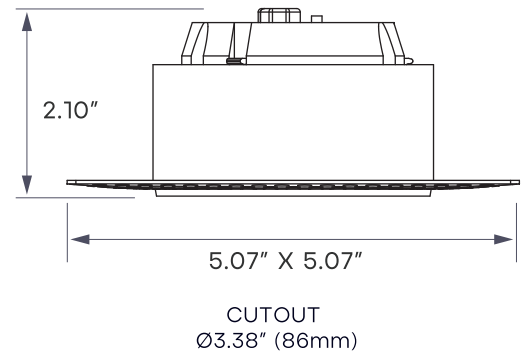

3" PUSH AND LOCK FLOATING GIMBAL TRIMLESS SPOTLIGHT - 5CCT SELECT LR25452

IMPORTANT:

READ ALL INSTRUCTIONS BEFORE INSTALLING FIXTURES. KEEP FOR FUTURE REFERENCE.

SAFETY: FOR YOUR SAFETY, THIS FIXTURE MUST BE WIRED IN ACCORDANCE TO LOCAL ELECTRICAL CODES AND ORDINANCES. ALL WORK SHOULD BE DONE BY A QUALIFIED ELECTRICIAN.

WARNING: MAKE SURE POWER IS OFF FROM THE ELECTRICAL PANEL BEFORE STARTING INSTALLATION OR ATTEMPTING ANY MAINTENANCE. INDOOR INSTALLATION ONLY.

DO NOT CO-MINGLE DIFFERENT SIZES AND STYLES OF DIM RO WARM FIXTURES ON THE SAME DIMMER, NOT ALL FIXTURES WILL EXHIBIT THE SAME CORRELATED COLOR TEMPERATURES AT THE SAME DIMMING LEVEL.

TOOLS REQUIRED: SAW, MEASURING TAPE, ELECTRICAL WIRING (USE TAPE AND GAUGE SUITABLE FOR APPLICATION TO CONNECT THE FIXTURES).