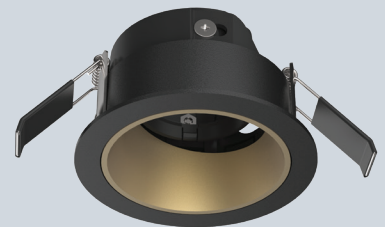

## LED SPOTLIGHT-CANLESS ARCHITECTURAL INTERCHANGEABLE MODULE 3"

3"

### ADJUSTABLE TRIM REPLACEMENT OPTIONS

\*SOLD SEPARATELY

LR25240

LR25241

LR25242

LR25243

### FLOOD LENS OPTIONS AVAILABLE

\*SOLD SEPARATELY

22° - LR25235

60° - LR25236

DIMMABLE

120-277V

5 YEAR WARRANTY