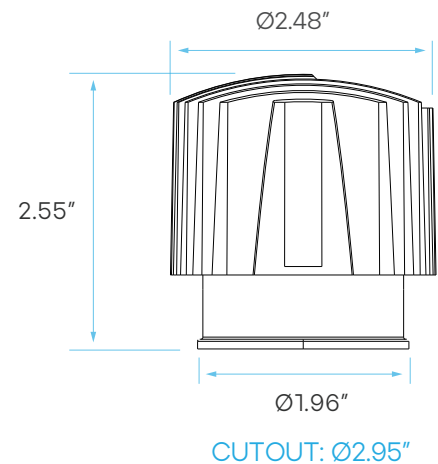

FLOOD LENS OPTIONS AVAILABLE *SOLD SEPARATELY

22°
LR25235
LED/ALMD3H/LENS/FL22

60°
LR25236
LED/ALMD3H/LENS/FL60

DIMENSIONS

WIRE EXTENDER AVAILABLE 120-277V 0-10V LED DRIVER

*SOLD SEPARATELY

48"
AS50121
LED13DLMD/48WIRE/EXT

0-10V DRIVER
LR25234
LED/ALMD3H/UNV/0-10V/DRIVER

COMPATIBILITY

COMPATIBLE WITH:

LR35126
Emergency LED Driver

LR41002
New Construction Mounting Plate

KNOCKOUTS

KNOCKOUT SIZE

- #0 Ø3.14" (Ø80 mm)
- #1 Ø4.33" (Ø110 mm)
- #2 Ø6.29" (Ø160 mm)

LR41006
New Construction Mounting Plate

KNOCKOUTS

KNOCKOUT SIZE

- #0 Ø2.12" (Ø54 mm)
- #1 Ø3.15" (Ø80 mm)
- #2 Ø3.75" (Ø95 mm)
- #3 Ø4.25" (Ø108 mm)
- #4 Ø5.25" (Ø132 mm)
- #5 Ø6.25" (Ø159 mm)

ADDITIONAL MODULE COMPATIBILITY