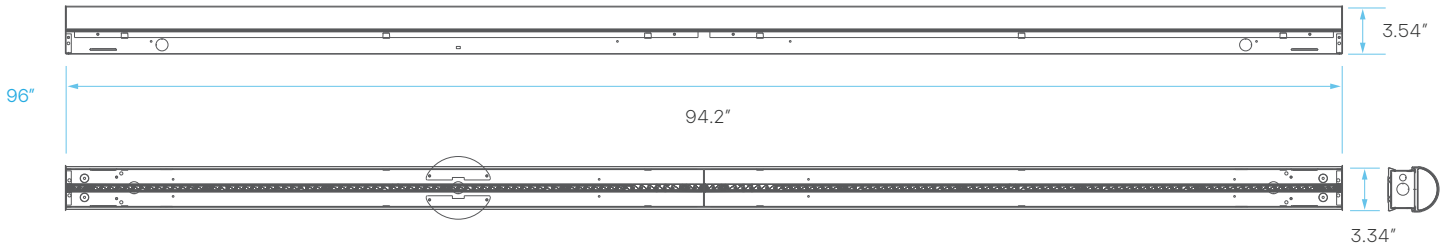

LED LINEAR STRIP WIDE - HIGH OUTPUT 48", 96" - CCT & WATTAGE SELECTABLE

CCT & WATTAGE SELECT SWITCH ON THE SIDE

CRI 82

COLOR SELECTABLE
3500K 4000K 5000K

DIMMABLE
0-10V

DAMP LOCATION RATED

5 YEAR WARRANTY

ELECTRICAL

MODEL	DESCRIPTION	POWER	INPUT VOLTS	EFFICACY	LIFETIME	COST/YR
48"	LR25195	34	120-277V	3500K - 141	50,000	\$ 5.42
				4000K - 142		
				5000K - 143		
		38		3500K - 138		
				4000K - 139		
				5000K - 140		
		45		3500K - 135		
				4000K - 136		
				5000K - 137		
96"	LR25197	65	120-277V	3500K - 141	50,000	\$ 10.84
				4000K - 142		
				5000K - 143		
		75		3500K - 138		
				4000K - 139		
				5000K - 140		
		90		3500K - 135		
				4000K - 136		
				5000K - 137		

PHOTOMETRIC

MODEL	DESCRIPTION	COLOR (CCT)	TEMP	LUMEN	CRI	UL LISTED	DLC
LR25195	LED48/WLINEAR/3CCT/3WO/UNV/D/HO	3500K/4000K/5000K	CCT SELECT	3500K - 4794	82	YES	YES
				4000K - 4828			
				5000K - 4862			
				3500K - 5244			
				4000K - 5282			
				5000K - 5320			