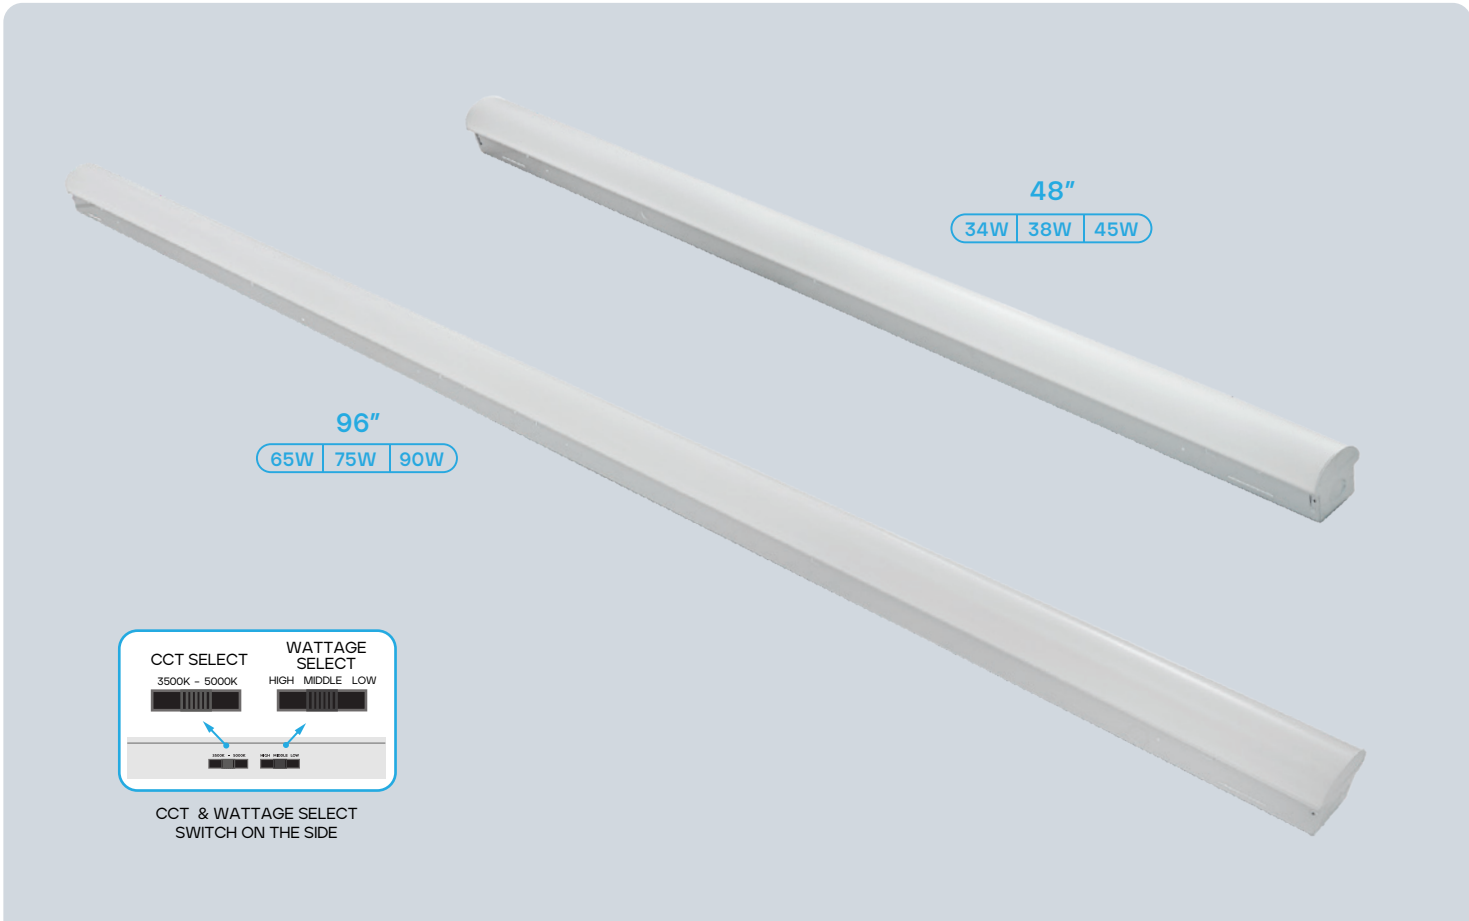

LED LINEAR STRIP WIDE - HIGH OUTPUT 48", 96" - CCT & WATTAGE SELECTABLE

CCT & WATTAGE SELECT SWITCH ON THE SIDE

CRI 82

COLOR SELECTABLE
3500K 4000K 5000K

DIMMABLE
0-10V

DAMP LOCATION RATED

5 YEAR WARRANTY

ELECTRICAL