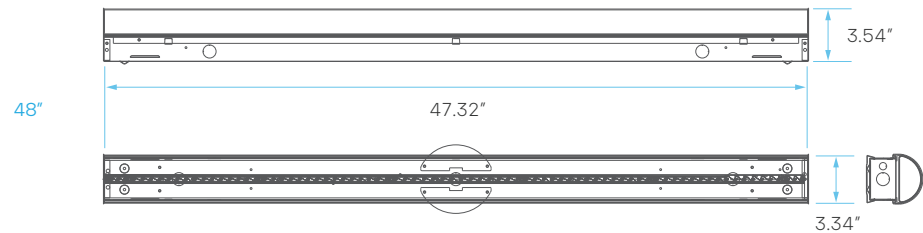

LED LINEAR STRIP WIDE - HIGH OUTPUT 48", 96" - CCT & WATTAGE SELECTABLE

CCT & WATTAGE SELECT SWITCH ON THE SIDE

CRI 82

COLOR SELECTABLE
3500K 4000K 5000K

DIMMABLE
0-10V

DAMP LOCATION RATED

5 YEAR WARRANTY

ELECTRICAL

MODEL	DESCRIPTION	POWER	INPUT VOLTS	EFFICACY	LIFETIME	COST/YR
48"	LR25195	34	120-277V	3500K - 141	50,000	\$ 5.42
				4000K - 142		
				5000K - 143		
		38		3500K - 138		
				4000K - 139		
				5000K - 140		
		45		3500K - 135		
				4000K - 136		
				5000K - 137		
96"	LR25197	65	120-277V	3500K - 141	50,000	\$ 10.84
				4000K - 142		
				5000K - 143		
		75		3500K - 138		
				4000K - 139		
				5000K - 140		
		90		3500K - 135		
				4000K - 136		
				5000K - 137		