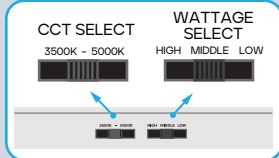

LED LINEAR STRIP WIDE - HIGH OUTPUT 48", 96" - CCT & WATTAGE SELECTABLE

CCT & WATTAGE SELECT SWITCH ON THE SIDE

CRI 82

COLOR SELECTABLE
3500K 4000K 5000K

DIMMABLE
0-10V

DAMP LOCATION RATED

5 YEAR WARRANTY

ELECTRICAL