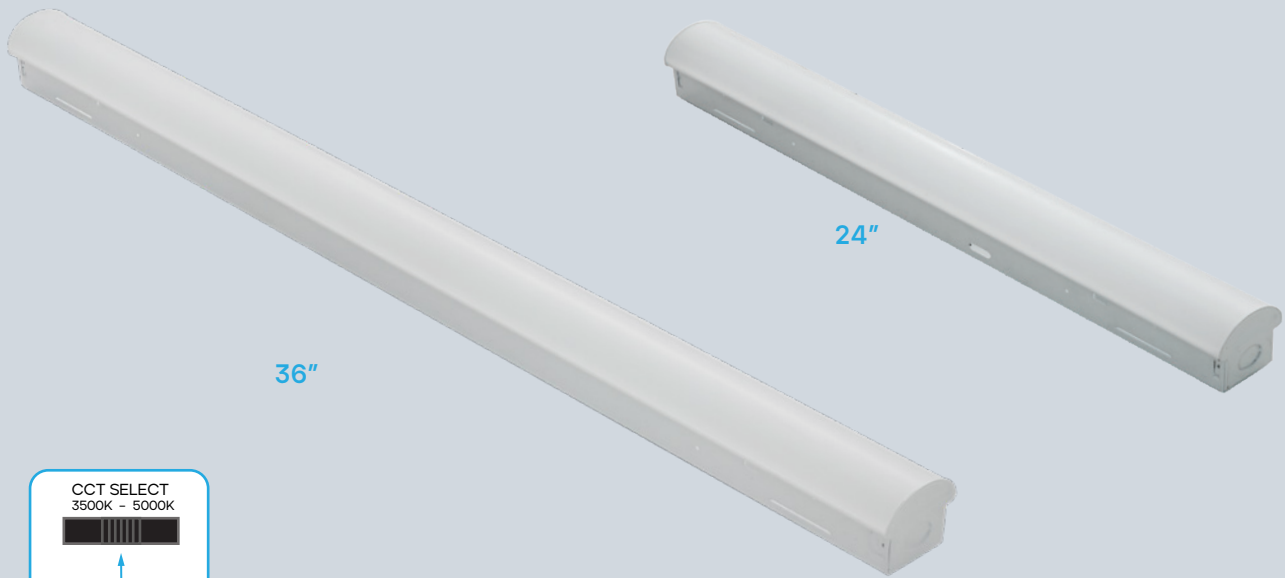

LED LINEAR STRIP WIDE - HIGH OUTPUT 24", 36" - CCT SELECT

CCT SELECT SWITCH
ON THE SIDE

CRI
80

COLOR SELECTABLE

3500K 4000K 5000K

DIMMABLE

0-10V

DAMP
LOCATION
RATED

5
YEAR
WARRANTY

ELECTRICAL

	MODEL	DESCRIPTION	POWER	INPUT VOLTS	EFFICACY	LIFETIME	COST/YR
24"	LR25191	LED24/WLINEAR/3CCT/UNV/D/HO	20	120-277V	131 @ 3500K	50,000	\$ 2.41
					132 @ 4000K		
					132 @ 5000K		
36"	LR25193	LED36/WLINEAR/3CCT/UNV/D/HO	25	120-277V	138 @ 3500K	50,000	\$ 3.01
					139 @ 4000K		
					140 @ 5000K		