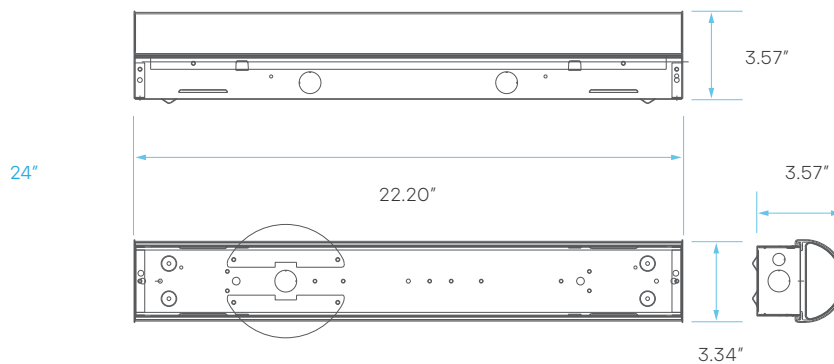

LED LINEAR STRIP WIDE - HIGH OUTPUT 24", 36" - CCT SELECT

CRI
80

COLOR SELECTABLE

3500K 4000K 5000K

DIMMABLE

0-10V

DAMP
LOCATION
RATED

5
YEAR
WARRANTY