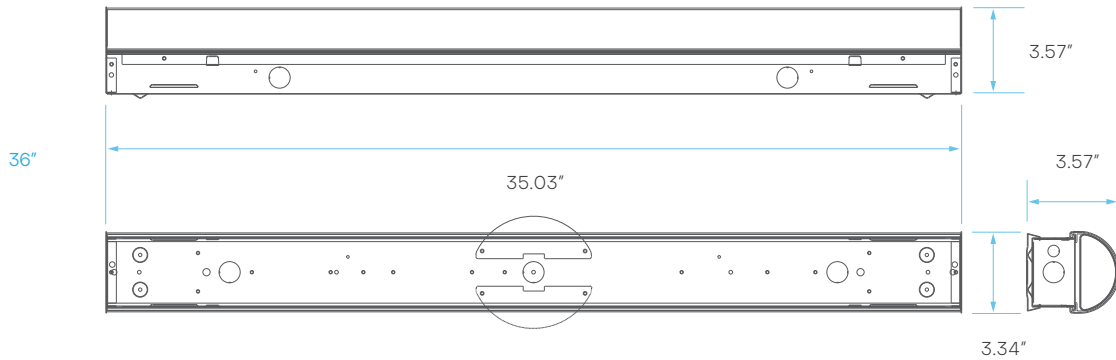

ELECTRICAL

	MODEL	DESCRIPTION	POWER	INPUT VOLTS	EFFICACY	LIFETIME	COST/YR
24"	LR25191	LED24/WLINEAR/3CCT/UNV/D/HO	20	120-277V	131 @ 3500K	50,000	$ 2.41
					132 @ 4000K		
					132 @ 5000K		
36"	LR25193	LED36/WLINEAR/3CCT/UNV/D/HO	25	120-277V	138 @ 3500K	50,000	$ 3.01
					139 @ 4000K		
					140 @ 5000K		

PHOTOMETRIC

MODEL	DESCRIPTION	COLOR (CCT)	TEMP	LUMEN	CRI	UL LISTED
LR25191	LED24/WLINEAR/3CCT/UNV/D/HO	3500K/4000K/5000K	CCT SELECT	2620 @ 3500K	80	YES
				2640 @ 4000K		
				2660 @ 5000K		
LR25193	LED36/WLINEAR/3CCT/UNV/D/HO	3500K/4000K/5000K	CCT SELECT	3450 @ 3500K	80	YES
				3475 @ 4000K		
				3500 @ 5000K		

COMPATIBLE WITH:

LR35120
LR35121
Emergency LED Driver

LR25177
LINEAR
PENDANT

LR25179
LINEAR
SUSPENSION KIT