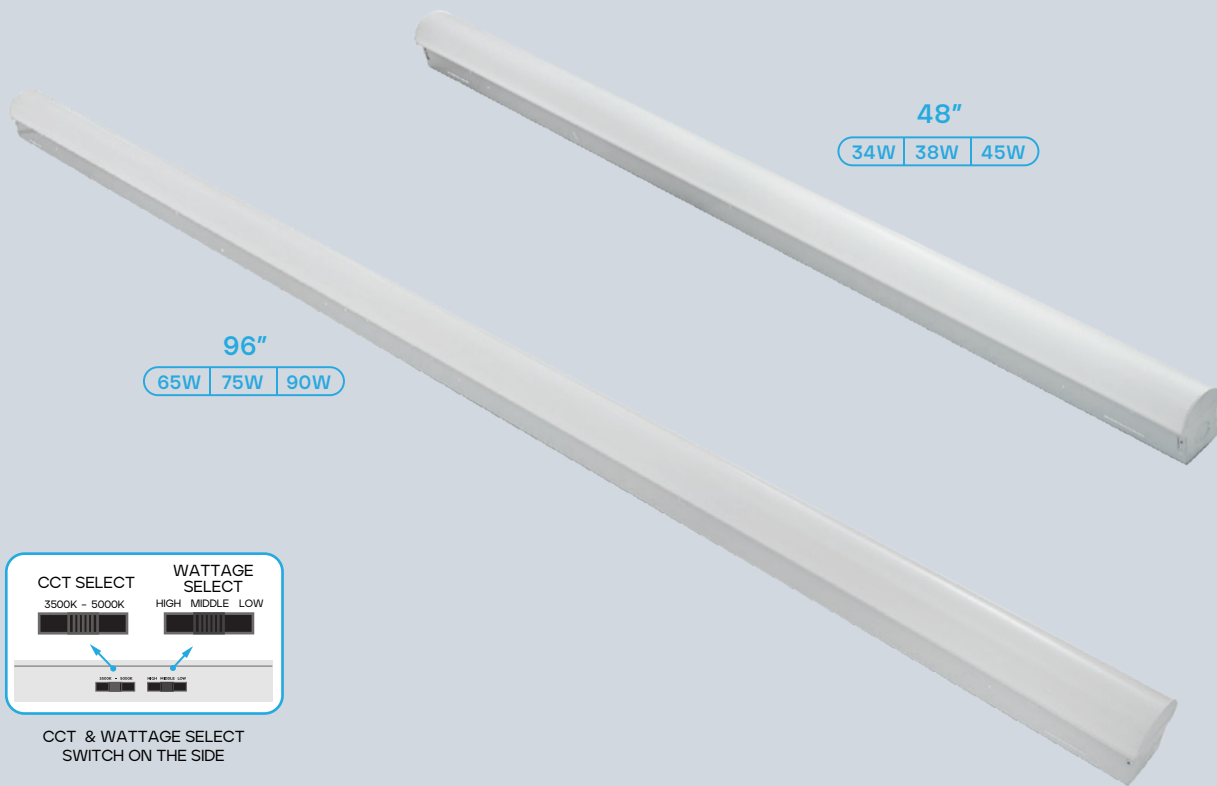

## LED LINEAR STRIP SLIM - HIGH OUTPUT 48", 96" - CCT & WATTAGE SELECTABLE

CCT & WATTAGE SELECT SWITCH ON THE SIDE

## PHOTOMETRIC

MODEL	DESCRIPTION	COLOR (CCT)	TEMP	LUMEN	CRI	UL LISTED	DLC
LR25185	LED48/LINEAR/3CCT/3WO/UNV/D/HO	3500K/4000K/5000K	CCT SELECT	3500K - 4726	82	YES	YES
				4000K - 4760			
				5000K - 4794			
				3500K - 5168			
				4000K - 5206			
				5000K - 5244			