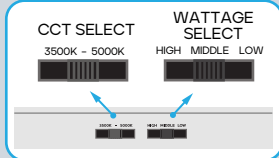

## LED LINEAR STRIP SLIM - HIGH OUTPUT 48", 96" - CCT & WATTAGE SELECTABLE

CCT & WATTAGE SELECT SWITCH ON THE SIDE