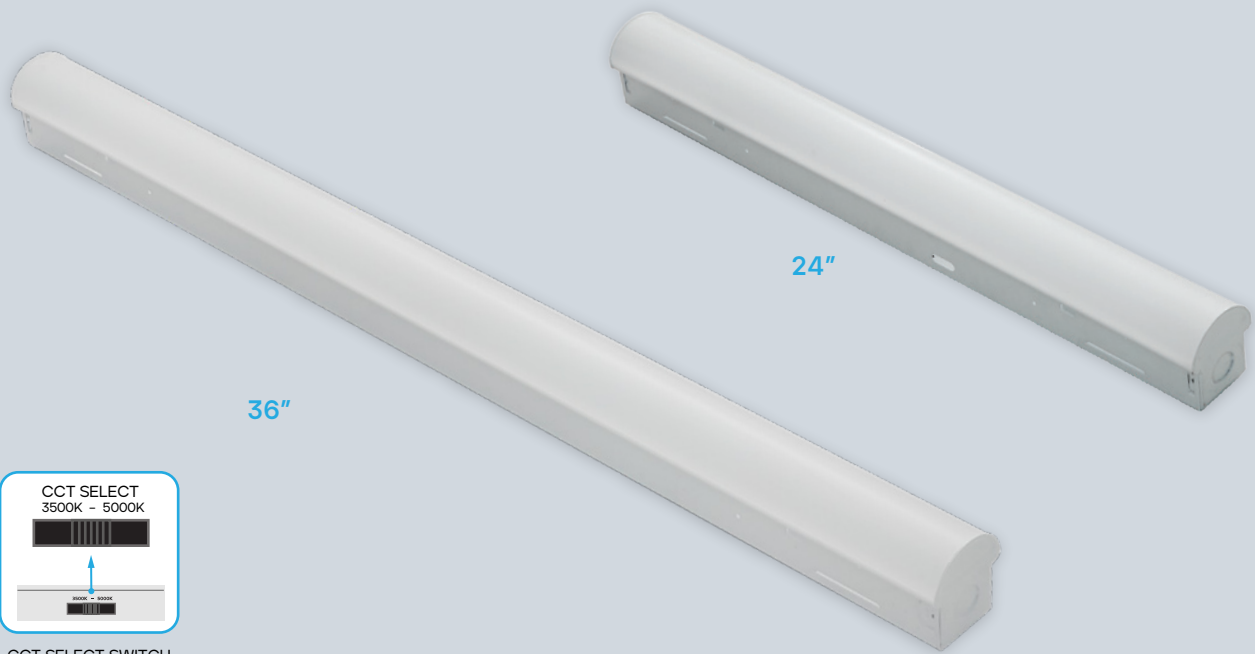

## LED LINEAR STRIP SLIM - HIGH OUTPUT 24", 36" - CCT SELECT

CCT SELECT SWITCH  
ON THE SIDE

CRI  
80

COLOR SELECTABLE

3500K 4000K 5000K

DIMMABLE

0-10V

DAMP  
LOCATION  
RATED