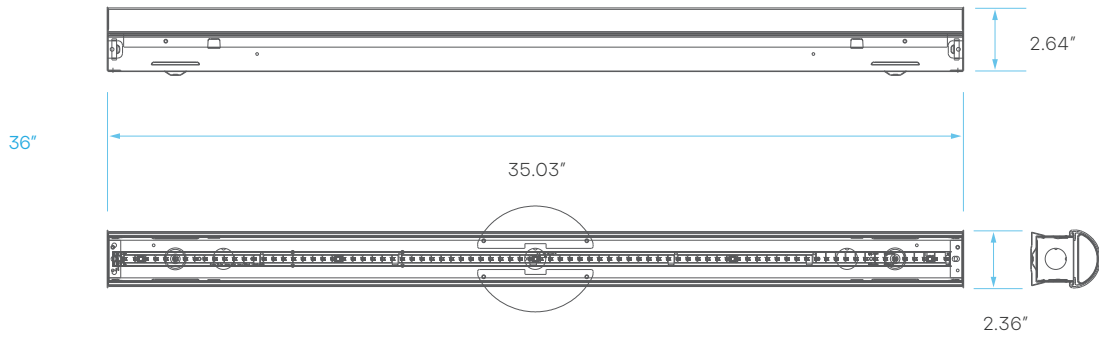

ELECTRICAL

	MODEL	DESCRIPTION	POWER	INPUT VOLTS	EFFICACY	LIFETIME	COST/YR
24"	LR25181	LED24/LINEAR/3CCT/UNV/D/HO	20	120-277V	130 @ 3500K	50,000	$ 2.41
					131 @ 4000K		
					132 @ 5000K		
36"	LR25183	LED36/LINEAR/3CCT/UNV/D/HO	25	120-277V	138 @ 3500K	50,000	$ 3.01
					139 @ 4000K		
					140 @ 5000K		

PHOTOMETRIC

MODEL	DESCRIPTION	COLOR (CCT)	TEMP	LUMEN	CRI	UL LISTED
LR25181	LED24/LINEAR/3CCT/UNV/D/HO	3500K/4000K/5000K	CCT SELECT	2600 @ 3500K	80	YES
				2620 @ 4000K		
				2640 @ 5000K		
LR25183	LED36/LINEAR/3CCT/UNV/D/HO	3500K/4000K/5000K	CCT SELECT	3450 @ 3500K	80	YES
				3475 @ 4000K		
				3500 @ 5000K		

COMPATIBLE WITH:

LR35120
LR35121
Emergency LED Driver

LR25176
SLIM LINEAR
PENDANT

LR25178
SLIM LINEAR
SUSPENSION KIT