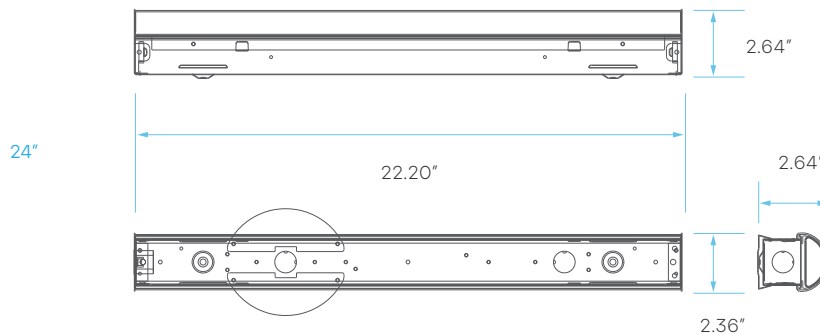

LED LINEAR STRIP SLIM - HIGH OUTPUT 24", 36" - CCT SELECT

CRI
80

COLOR SELECTABLE

3500K 4000K 5000K

DIMMABLE

0-10V

DAMP
LOCATION
RATED

5
YEAR
WARRANTY