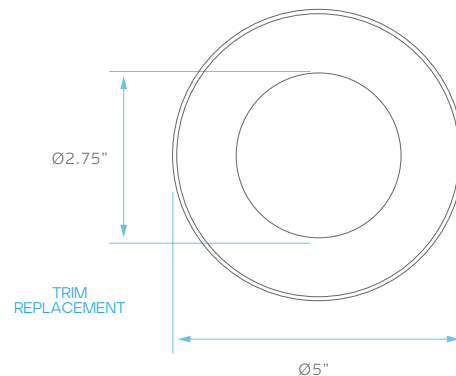

LED DOWNLIGHT RETROFIT 3-4" MAGNETIC INTERCHANGEABLE TRIM DISK - CCT SELECTABLE

3-4"
DISK

MAGNETIC
INTERCHANGEABLE
TRIMS*

INCLUDED
COMPONENTS

E26 ADAPTER

MOUNTING
SCREWS

RETROFIT CAN
CLIPS (3)

*SOLD SEPARATELY

COLOR SELECTABLE

2700K 3000K 3500K 4000K 5000K

DIMMABLE

TRIAC

WET
LOCATION
RATED

5
YEAR
WARRANTY

ELECTRICAL

4"	MODEL	DESCRIPTION	POWER	INPUT VOLTS	EFFICACY	FLOOD	LIFETIME	COST/YR
	LR24980	LED/UDL34/5CCT/WT	7.5	120V	87	115°	50,000	\$ 0.90

PHOTOMETRIC

MODEL	DESCRIPTION	COLOR (CCT)	TEMP	LUMEN	CRI	UL	ENERGY STAR
LR24980	LED/UDL34/5CCT/WT	2700K/3000K/3500K/4000K/5000K	CCT SELECT	650	90	YES	YES

MAGNETIC INTERCHANGEABLE TRIMS

MODEL	DESCRIPTION	FINISH
LR24981	LED/UDL34/TRIM/SQ/WT	WHITE SQUARE
LR24982	LED/UDL34/TRIM/RD/BZ	BRONZE ROUND
LR24983	LED/UDL34/TRIM/RD/BK	BLACK ROUND
LR24984	LED/UDL34/TRIM/RD/BN	BRUSHED NICKEL ROUND