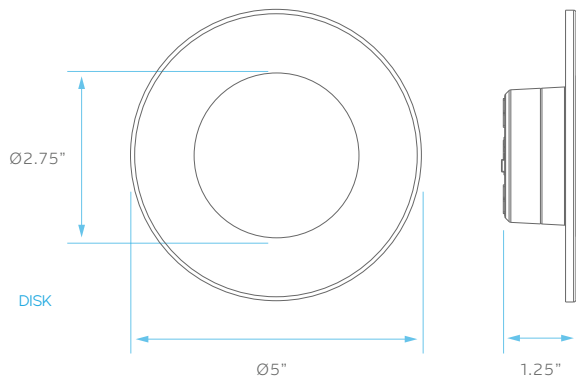

LED DOWNLIGHT RETROFIT 3-4" MAGNETIC INTERCHANGEABLE TRIM DISK - CCT SELECTABLE

3-4"
DISK

MAGNETIC
INTERCHANGEABLE
TRIMS*

INCLUDED
COMPONENTS

E26 ADAPTER

MOUNTING
SCREWS

RETROFIT CAN
CLIPS (3)

*SOLD SEPARATELY

COLOR SELECTABLE

2700K 3000K 3500K 4000K 5000K

DIMMABLE

TRIAC

WET
LOCATION
RATED

5
YEAR
WARRANTY

ELECTRICAL

4"	MODEL	DESCRIPTION	POWER	INPUT VOLTS	EFFICACY	FLOOD	LIFETIME	COST/YR
	LR24980	LED/UDL34/5CCT/WT	7.5	120V	87	115°	50,000	\$ 0.90

PHOTOMETRIC

MODEL	DESCRIPTION	COLOR (CCT)	TEMP	LUMEN	CRI	UL	ENERGY STAR
LR24980	LED/UDL34/5CCT/WT	2700K/3000K/3500K/4000K/5000K	CCT SELECT	650	90	YES	YES

MAGNETIC INTERCHANGEABLE TRIMS

MODEL	DESCRIPTION	FINISH
LR24981	LED/UDL34/TRIM/SQ/WT	WHITE SQUARE
LR24982	LED/UDL34/TRIM/RD/BZ	BRONZE ROUND
LR24983	LED/UDL34/TRIM/RD/BK	BLACK ROUND
LR24984	LED/UDL34/TRIM/RD/BN	BRUSHED NICKEL ROUND