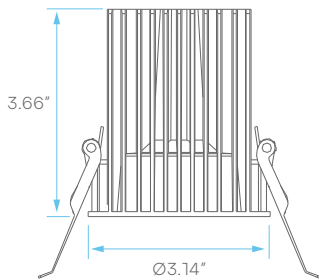

LED SPOTLIGHT-CANLESS REGRESSED INTERCHANGEABLE TRIM HIGH OUTPUT 4" MODULE

5 CCT SWITCH

INTERCHANGEABLE TRIMS

*SOLD SEPARATELY

CRI 90

COLOR SELECTABLE

2700K | 3000K | 3500K | 4000K | 5000K

DIMMABLE

TRIAC

IC RATED

AIR TIGHT

WET LOCATION RATED

3 YEAR WARRANTY

CUTOUT: Ø 3.75"

MODULE + TRIM

ROUND TRIM REPLACEMENT