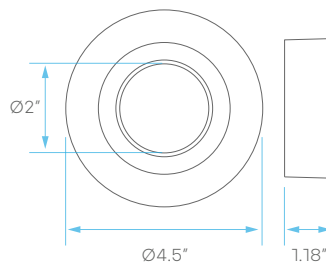

TRIAC

IC RATED

AIR TIGHT

WET LOCATION RATED

3 YEAR WARRANTY

CUTOUT: Ø 3.75"

MODULE + TRIM

ROUND TRIM REPLACEMENT

SQUARE TRIM REPLACEMENT

ELECTRICAL

	MODEL	DESCRIPTION	POWER	INPUT VOLTS	EFFICACY	FLOOD	LIFETIME	COST/YR
NARROW FLOOD	LR24961	LED/DLMD4HO/5CCT/D	22	120V	77	38°	50,000	\$ 2.64
WIDE FLOOD	LR24966	LED/DLMD4HO/5CCT/D/WFL	22	120V	77	60°	50,000	\$ 2.64