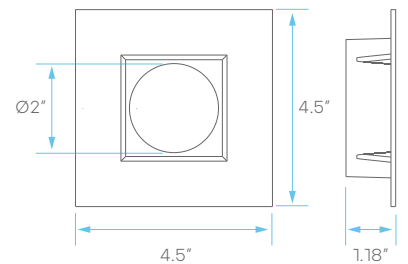

TRIAC

IC RATED

AIR TIGHT

WET LOCATION RATED

3 YEAR WARRANTY

CUTOUT: Ø 3.75"

MODULE + TRIM

ROUND TRIM REPLACEMENT