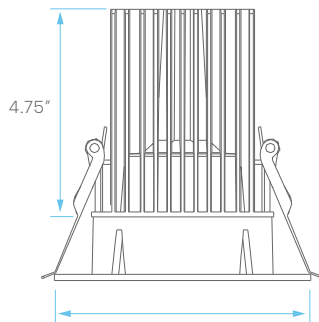

TRIAC

IC RATED

AIR TIGHT

WET LOCATION RATED

3 YEAR WARRANTY

CUTOUT: Ø 3.75"

MODULE + TRIM

ROUND TRIM REPLACEMENT