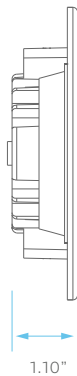

1.10"

TRIM
REPLACEMENT