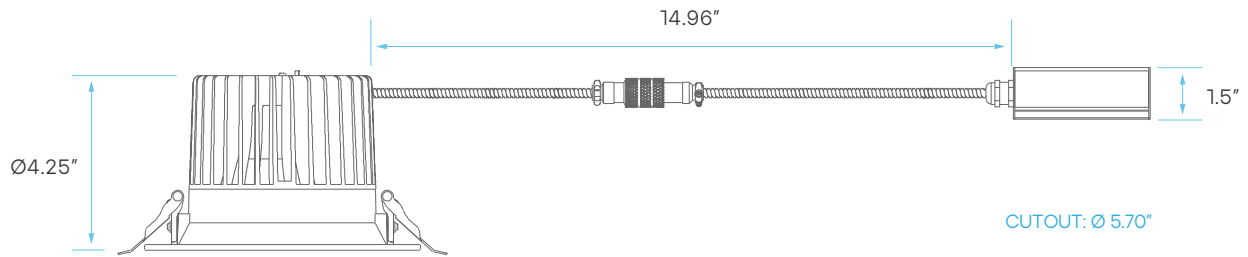

ELECTRICAL

MODEL	DESCRIPTION	POWER	INPUT VOLTS	EFFICACY	FLOOD	LIFETIME	COST/YR
6" LR24940	LED/DRDL6/5CCT/RD/WT	24	120V	105	38°	50,000	$ 2.89

PHOTOMETRIC

MODEL	DESCRIPTION	COLOR (CCT)	TEMP	LUMEN	CRI	ETL	ENERGY STAR	PLATE (KNOCKOUT)
LR24940	LED/DRDL6/5CCT/RD/WT	2700K/3000K/3500K/4000K/5000K	CCT SELECT	2516	90	YES	YES	LR41002 (#2)

COMPATIBLE WITH:

LR35124
EM LED Driver

LR41002
New Construction Mounting Plate

KNOCKOUTS

KNOCKOUT SIZE