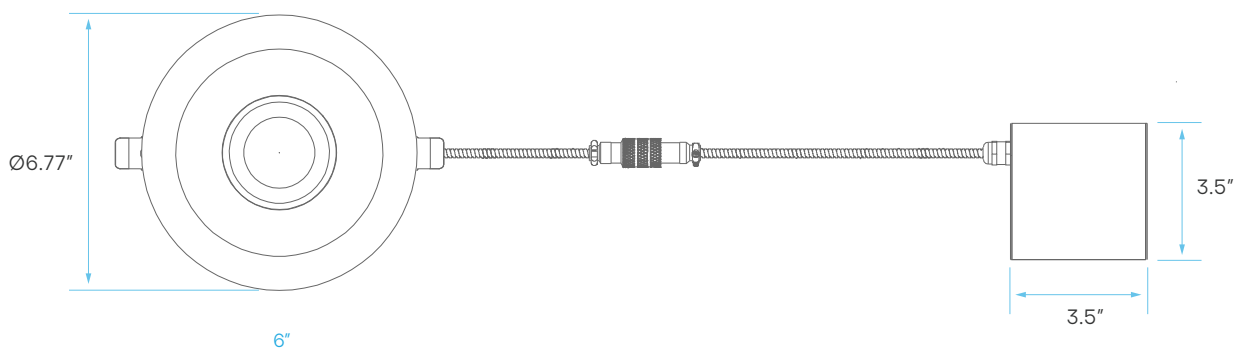

LED SPOTLIGHT-CANLESS DEEP REGRESSED 6"

6"

5 CCT SWITCH
ON THE BACK

CRI
90

COLOR SELECTABLE

2700K 3000K 3500K 4000K 5000K

PLENUM
RATED

DIMMABLE

TRIAC

IC
RATED

WET
LOCATION
RATED

5
YEAR
WARRANTY

ELECTRICAL

MODEL	DESCRIPTION	POWER	INPUT VOLTS	EFFICACY	FLOOD	LIFETIME	COST/YR
6" LR24940	LED/DRDL6/5CCT/RD/WT	24	120V	105	38°	50,000	\$ 2.89

PHOTOMETRIC

MODEL	DESCRIPTION	COLOR (CCT)	TEMP	LUMEN	CRI	ETL	ENERGY STAR	PLATE (KNOCKOUT)
LR24940	LED/DRDL6/5CCT/RD/WT	2700K/3000K/3500K/4000K/5000K	CCT SELECT	2516	90	YES	YES	LR41002 (#2)

COMPATIBLE WITH:

LR35124
EM LED Driver

LR41002
New Construction Mounting Plate

KNOCKOUTS

KNOCKOUT SIZE

#0 $\text{Ø}3.14''$ ($\text{Ø}80$ mm)
#1 $\text{Ø}4.33''$ ($\text{Ø}110$ mm)
#2 $\text{Ø}6.29''$ ($\text{Ø}160$ mm)