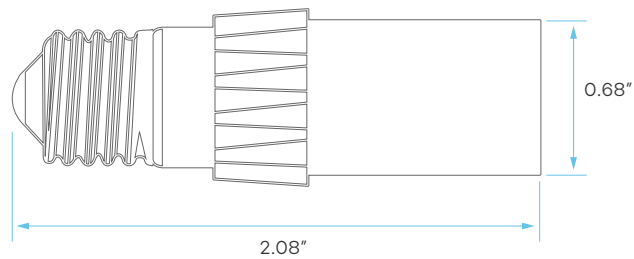

LED LAMP MINI SERIES E12 - MINI SCREW

E12
4.5W

40W WATT REPLACEMENT

CRI
80

DIMMABLE

TRIAC

DAMP
LOCATION
RATED

2
YEAR
WARRANTY

E12

ELECTRICAL

	MODEL	DESCRIPTION	POWER	INPUT VOLTS	EFFICACY	LIFETIME	WATT REPLACEMENT	COST/YR
E12	LR24650	LED5W/E12/30K/D	4.2	120V	119	25,000	40	\$ 0.51
	LR24652	LED5W/E12/40K/D	4.2	120V	119	25,000	40	\$ 0.51
	LR24655	LED5W/E12/50K/D	4.2	120V	119	25,000	40	\$ 0.51

PHOTOMETRIC

MODEL	DESCRIPTION	COLOR (CCT)	TEMP	LUMEN	BASE	FLOOD	CRI	ETL LISTED
LR24650	LED5W/E12/30K/D	3000K	SOFT WHITE	500	E12	350°	80	YES
LR24652	LED5W/E12/40K/D	4000K	COOL WHITE	500	E12	350°	80	YES
LR24655	LED5W/E12/50K/D	5000K	BRIGHT WHITE	500	E12	350°	80	YES