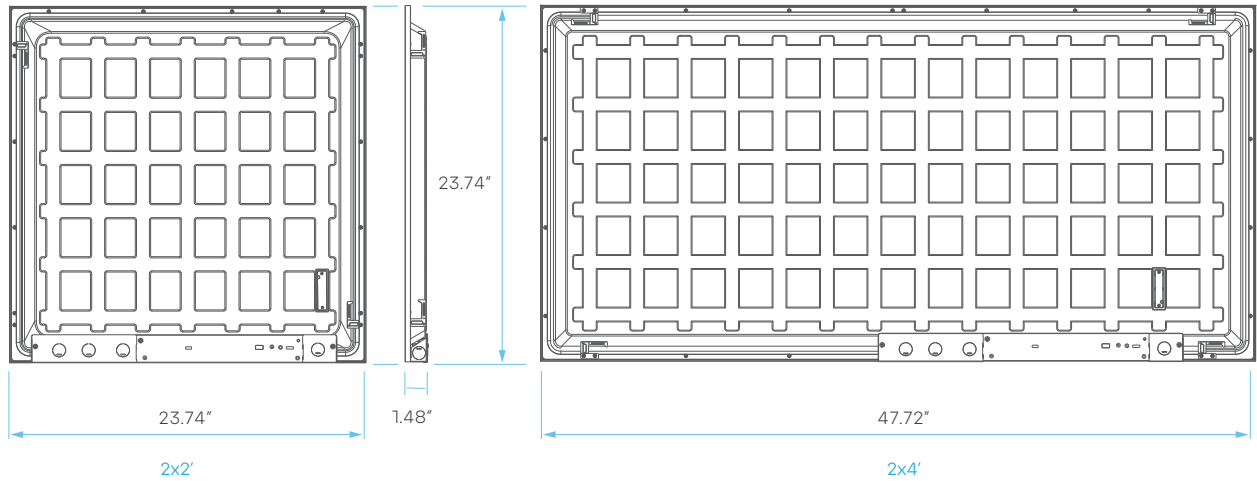

ELECTRICAL

	MODEL	DESCRIPTION	POWER	LUMEN	INPUT VOLTS	EFFICACY	LIFETIME	COST/YR
2X2	LR24290	LED2X2BPNL/3WO/5CCT/D	20	2500	120-277V	125	50,000	$ 4.81
			30	3750				
			40	5000				
2X4	LR24293	LED2X4BPNL/3WO/5CCT/D	30	3750	120-277V	125	50,000	$ 6.02
			40	5000				
			50	6250				
1X4	LR24295	LED1X4BPNL/3WO/5CCT/D	20	2500	120-277V	125	50,000	$ 4.81
			30	3750				
			40	5000				

PHOTOMETRIC

MODEL	DESCRIPTION	COLOR (CCT)	TEMP	CRI	ETL LISTED	DLC LISTED
LR24290	LED2X2BPNL/3WO/5CCT/D	3000K/3500K/4000K/5000K/6500K	CCT SELECT	80	YES	STANDARD
LR24293	LED2X4BPNL/3WO/5CCT/D	3000K/3500K/4000K/5000K/6500K	CCT SELECT	80	YES	STANDARD
LR24295	LED1X4BPNL/3WO/5CCT/D	3000K/3500K/4000K/5000K/6500K	CCT SELECT	80	YES	STANDARD