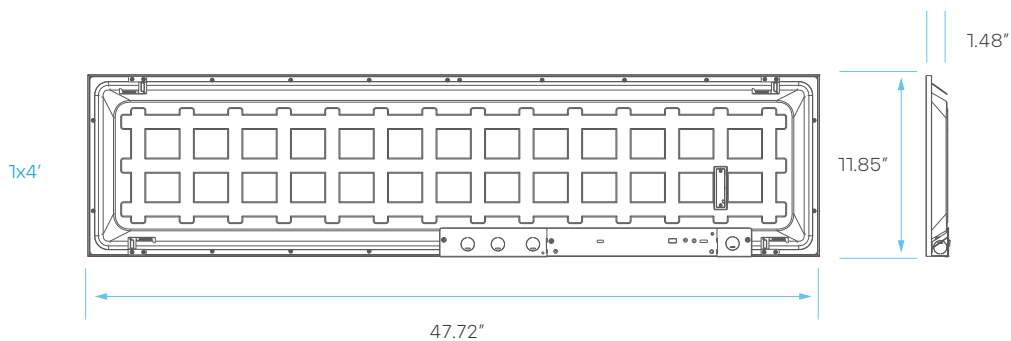

LED LAY IN BACKLIT FLAT PANEL - 5CCT & WATTAGE SELECTABLE 1X4', 2X2', 2X4'

CRI 80

COLOR SELECTABLE
3000K | 3500K | 4000K | 5000K | 6500K

WATTAGE SELECTABLE
3 OPTIONS

DIMMABLE
0-10V

IC RATED

DAMP LOCATION RATED

5 YEAR WARRANTY