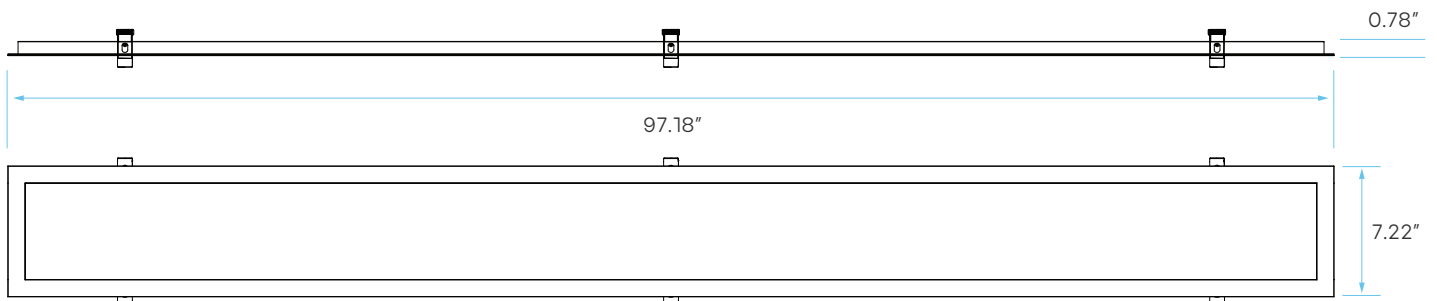

6" FLANGE KIT

LR24286, LR24287, LR24288, LR24289

6"X2', 6"X4', 6"X6', 6"X8',

SPECIFICATIONS

	MODEL	DESCRIPTION	SHAPE	FINISH
6"X2'	LR24286	LED6"X2BPNL/FLANGE/KIT	6"X2' FLANGE KIT	WHITE
6"X4'	LR24287	LED6"X4BPNL/FLANGE/KIT	6"X2' FLANGE KIT	WHITE
6"X6'	LR24288	LED6"X6BPNL/FLANGE/KIT	6"X2' FLANGE KIT	WHITE
6"X8'	LR24289	LED6"X8BPNL/FLANGE/KIT	6"X2' FLANGE KIT	WHITE

DIMENSIONS

6" X 2'

6" X 4'

6" X 6'

6" X 8'