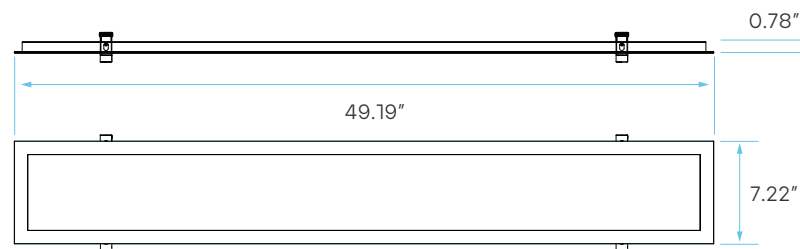

6" FLANGE KIT

LR24286, LR24287, LR24288, LR24289

6"X2', 6"X4', 6"X6', 6"X8',

SPECIFICATIONS

	MODEL	DESCRIPTION	SHAPE	FINISH
6"X2'	LR24286	LED6"X2BPNL/FLANGE/KIT	6"X2' FLANGE KIT	WHITE
6"X4'	LR24287	LED6"X4BPNL/FLANGE/KIT	6"X2' FLANGE KIT	WHITE
6"X6'	LR24288	LED6"X6BPNL/FLANGE/KIT	6"X2' FLANGE KIT	WHITE
6"X8'	LR24289	LED6"X8BPNL/FLANGE/KIT	6"X2' FLANGE KIT	WHITE

DIMENSIONS

6" X 2'

6" X 4'

6" X 6'

6" X 8'