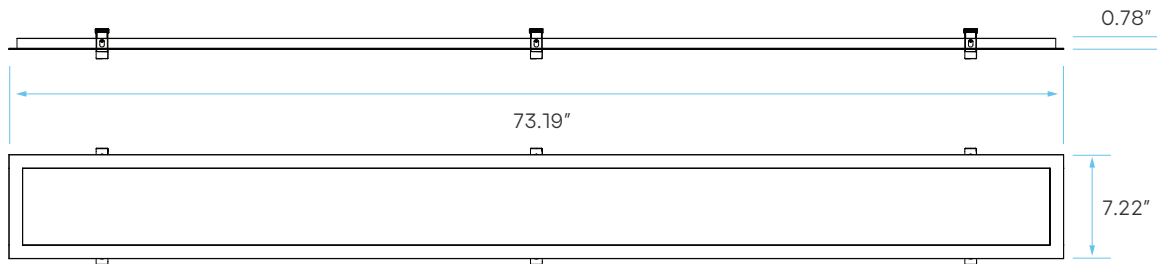

6" FLANGE KIT

LR24286, LR24287, LR24288, LR24289

6"X2', 6"X4', 6"X6', 6"X8',

SPECIFICATIONS

	MODEL	DESCRIPTION	SHAPE	FINISH
6"X2'	LR24286	LED6"X2BPNL/FLANGE/KIT	6"X2' FLANGE KIT	WHITE
6"X4'	LR24287	LED6"X4BPNL/FLANGE/KIT	6"X2' FLANGE KIT	WHITE
6"X6'	LR24288	LED6"X6BPNL/FLANGE/KIT	6"X2' FLANGE KIT	WHITE
6"X8'	LR24289	LED6"X8BPNL/FLANGE/KIT	6"X2' FLANGE KIT	WHITE

DIMENSIONS

6" X 2'

6" X 4'

6" X 6'

6" X 8'