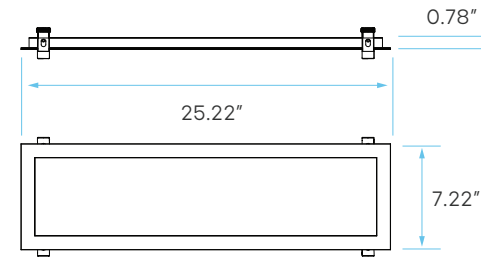

6" FLANGE KIT

LR24286, LR24287, LR24288, LR24289

6"X2', 6"X4', 6"X6', 6"X8',

SPECIFICATIONS

	MODEL	DESCRIPTION	SHAPE	FINISH
6"X2'	LR24286	LED6"X2BPNL/FLANGE/KIT	6"X2' FLANGE KIT	WHITE
6"X4'	LR24287	LED6"X4BPNL/FLANGE/KIT	6"X2' FLANGE KIT	WHITE
6"X6'	LR24288	LED6"X6BPNL/FLANGE/KIT	6"X2' FLANGE KIT	WHITE
6"X8'	LR24289	LED6"X8BPNL/FLANGE/KIT	6"X2' FLANGE KIT	WHITE

DIMENSIONS

6" X 2'

6" X 4'

6" X 6'

6" X 8'