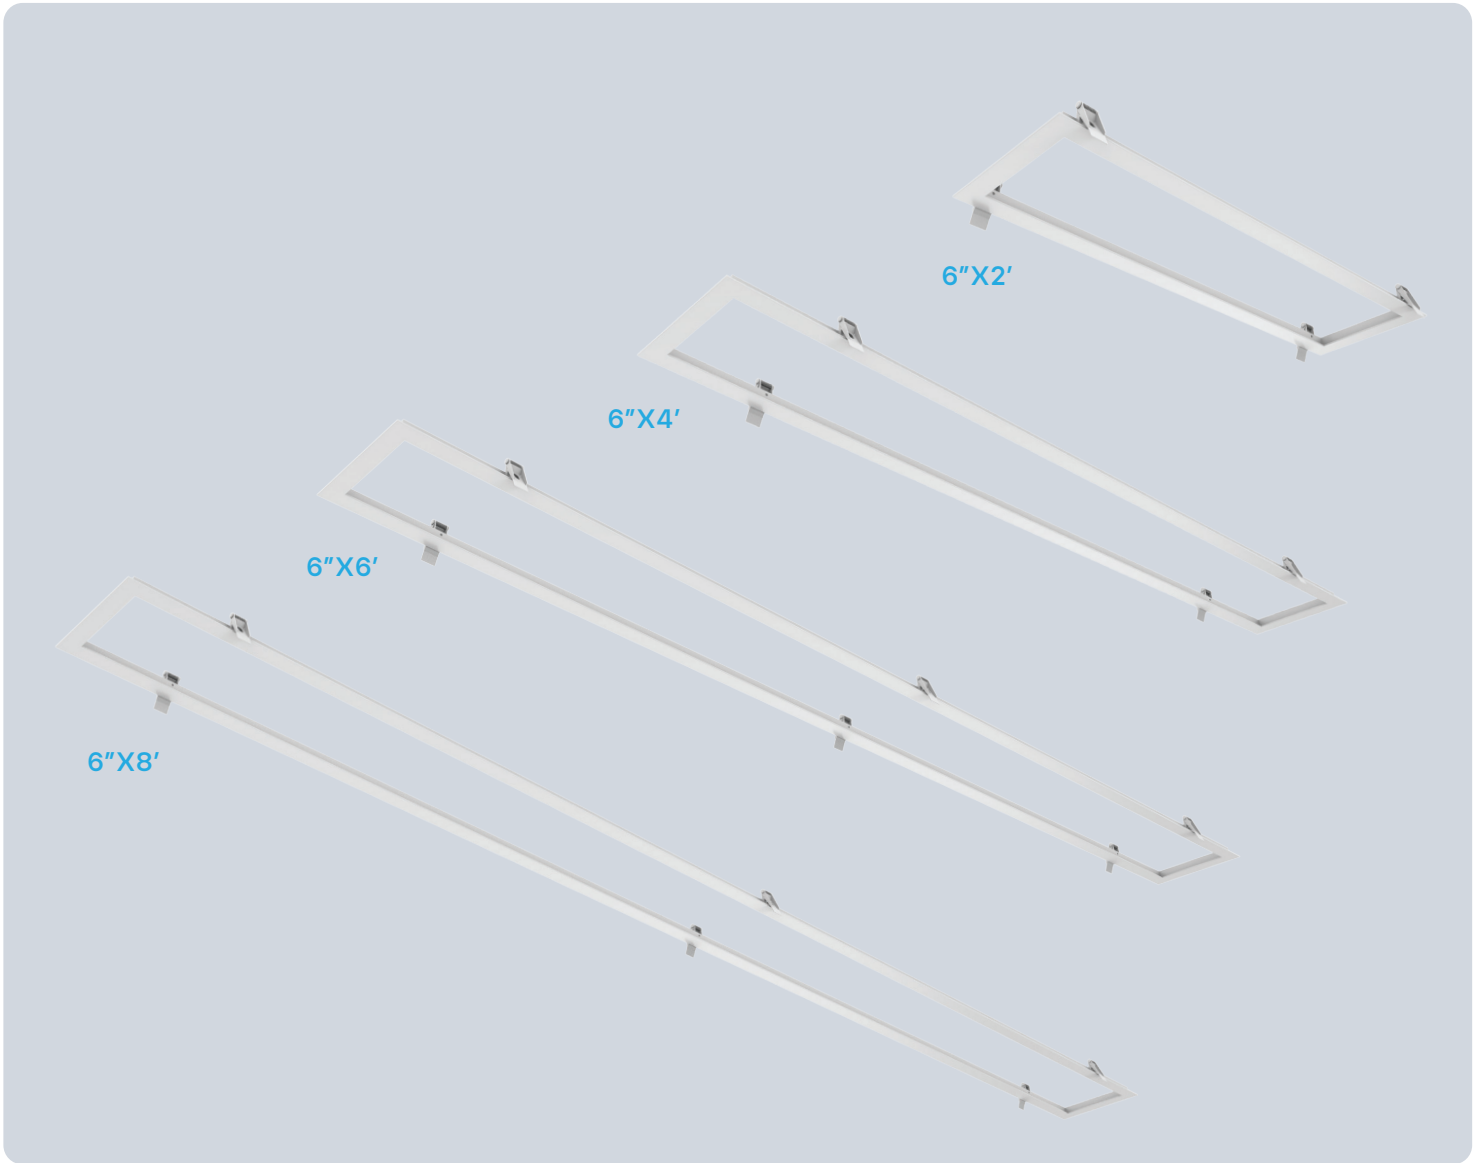

6" FLANGE KIT

LR24286, LR24287, LR24288, LR24289

6"X2', 6"X4', 6"X6', 6"X8',

SPECIFICATIONS

	MODEL	DESCRIPTION	SHAPE	FINISH
6"X2'	LR24286	LED6"X2BPNL/FLANGE/KIT	6"X2' FLANGE KIT	WHITE
6"X4'	LR24287	LED6"X4BPNL/FLANGE/KIT	6"X2' FLANGE KIT	WHITE
6"X6'	LR24288	LED6"X6BPNL/FLANGE/KIT	6"X2' FLANGE KIT	WHITE
6"X8'	LR24289	LED6"X8BPNL/FLANGE/KIT	6"X2' FLANGE KIT	WHITE

DIMENSIONS

6" X 2'

6" X 4'

6" X 6'

6" X 8'