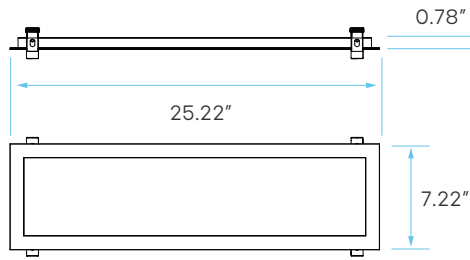

6" FLANGE KIT

LR24286, LR24287, LR24288, LR24289

6"X2', 6"X4', 6"X6', 6"X8',

SPECIFICATIONS

	MODEL	DESCRIPTION	SHAPE	FINISH
6"X2'	LR24286	LED6"X2BPNL/FLANGE/KIT	6"X2' FLANGE KIT	WHITE
6"X4'	LR24287	LED6"X4BPNL/FLANGE/KIT	6"X2' FLANGE KIT	WHITE
6"X6'	LR24288	LED6"X6BPNL/FLANGE/KIT	6"X2' FLANGE KIT	WHITE
6"X8'	LR24289	LED6"X8BPNL/FLANGE/KIT	6"X2' FLANGE KIT	WHITE

DIMENSIONS

6"X2'

6"X4'

6"X6'

6"X8'