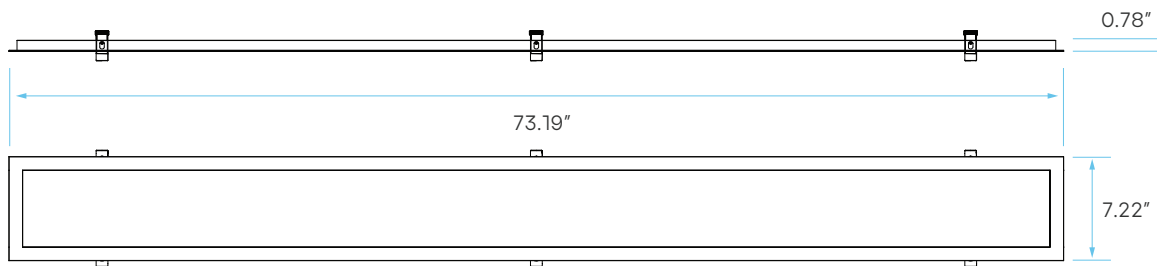

6" FLANGE KIT

LR24286, LR24287, LR24288, LR24289

6"X2', 6"X4', 6"X6', 6"X8',

SPECIFICATIONS

	MODEL	DESCRIPTION	SHAPE	FINISH
6"X2'	LR24286	LED6"X2BPNL/FLANGE/KIT	6"X2' FLANGE KIT	WHITE
6"X4'	LR24287	LED6"X4BPNL/FLANGE/KIT	6"X2' FLANGE KIT	WHITE
6"X6'	LR24288	LED6"X6BPNL/FLANGE/KIT	6"X2' FLANGE KIT	WHITE
6"X8'	LR24289	LED6"X8BPNL/FLANGE/KIT	6"X2' FLANGE KIT	WHITE

DIMENSIONS

6"X2'

6"X4'

6"X6'

6"X8'