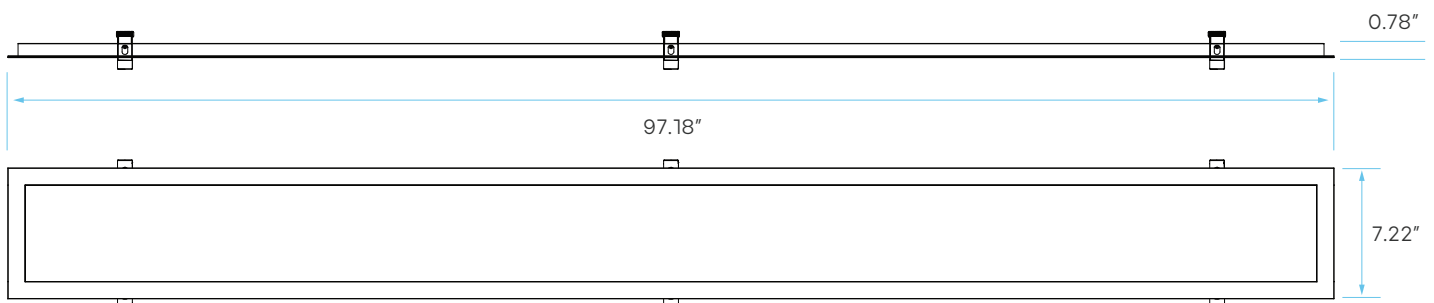

6" FLANGE KIT

LR24286, LR24287, LR24288, LR24289

6"X2', 6"X4', 6"X6', 6"X8',

SPECIFICATIONS

	MODEL	DESCRIPTION	SHAPE	FINISH
6"X2'	LR24286	LED6"X2BPNL/FLANGE/KIT	6"X2' FLANGE KIT	WHITE
6"X4'	LR24287	LED6"X4BPNL/FLANGE/KIT	6"X2' FLANGE KIT	WHITE
6"X6'	LR24288	LED6"X6BPNL/FLANGE/KIT	6"X2' FLANGE KIT	WHITE
6"X8'	LR24289	LED6"X8BPNL/FLANGE/KIT	6"X2' FLANGE KIT	WHITE

DIMENSIONS

6"X2'

6"X4'

6"X6'

6"X8'