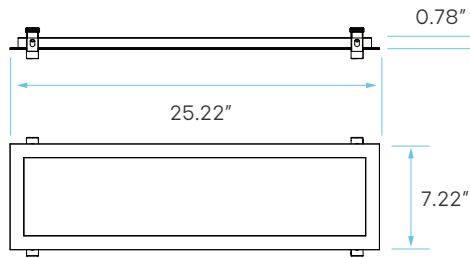

6" FLANGE KIT

LR24286, LR24287, LR24288, LR24289

6"X2', 6"X4', 6"X6', 6"X8',

SPECIFICATIONS

	MODEL	DESCRIPTION	SHAPE	FINISH
6"X2'	LR24286	LED6"X2BPNL/FLANGE/KIT	6"X2' FLANGE KIT	WHITE
6"X4'	LR24287	LED6"X4BPNL/FLANGE/KIT	6"X2' FLANGE KIT	WHITE
6"X6'	LR24288	LED6"X6BPNL/FLANGE/KIT	6"X2' FLANGE KIT	WHITE
6"X8'	LR24289	LED6"X8BPNL/FLANGE/KIT	6"X2' FLANGE KIT	WHITE

DIMENSIONS

6"X2'

6"X4'

6"X6'

6"X8'