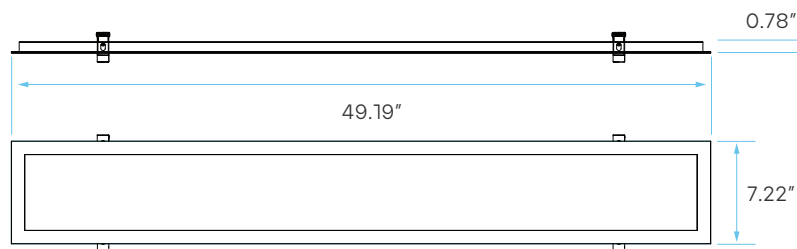

6" FLANGE KIT

LR24286, LR24287, LR24288, LR24289

6"X2', 6"X4', 6"X6', 6"X8',

SPECIFICATIONS

	MODEL	DESCRIPTION	SHAPE	FINISH
6"X2'	LR24286	LED6"X2BPNL/FLANGE/KIT	6"X2' FLANGE KIT	WHITE
6"X4'	LR24287	LED6"X4BPNL/FLANGE/KIT	6"X2' FLANGE KIT	WHITE
6"X6'	LR24288	LED6"X6BPNL/FLANGE/KIT	6"X2' FLANGE KIT	WHITE
6"X8'	LR24289	LED6"X8BPNL/FLANGE/KIT	6"X2' FLANGE KIT	WHITE

DIMENSIONS

6"X2'

6"X4'

6"X6'

6"X8'