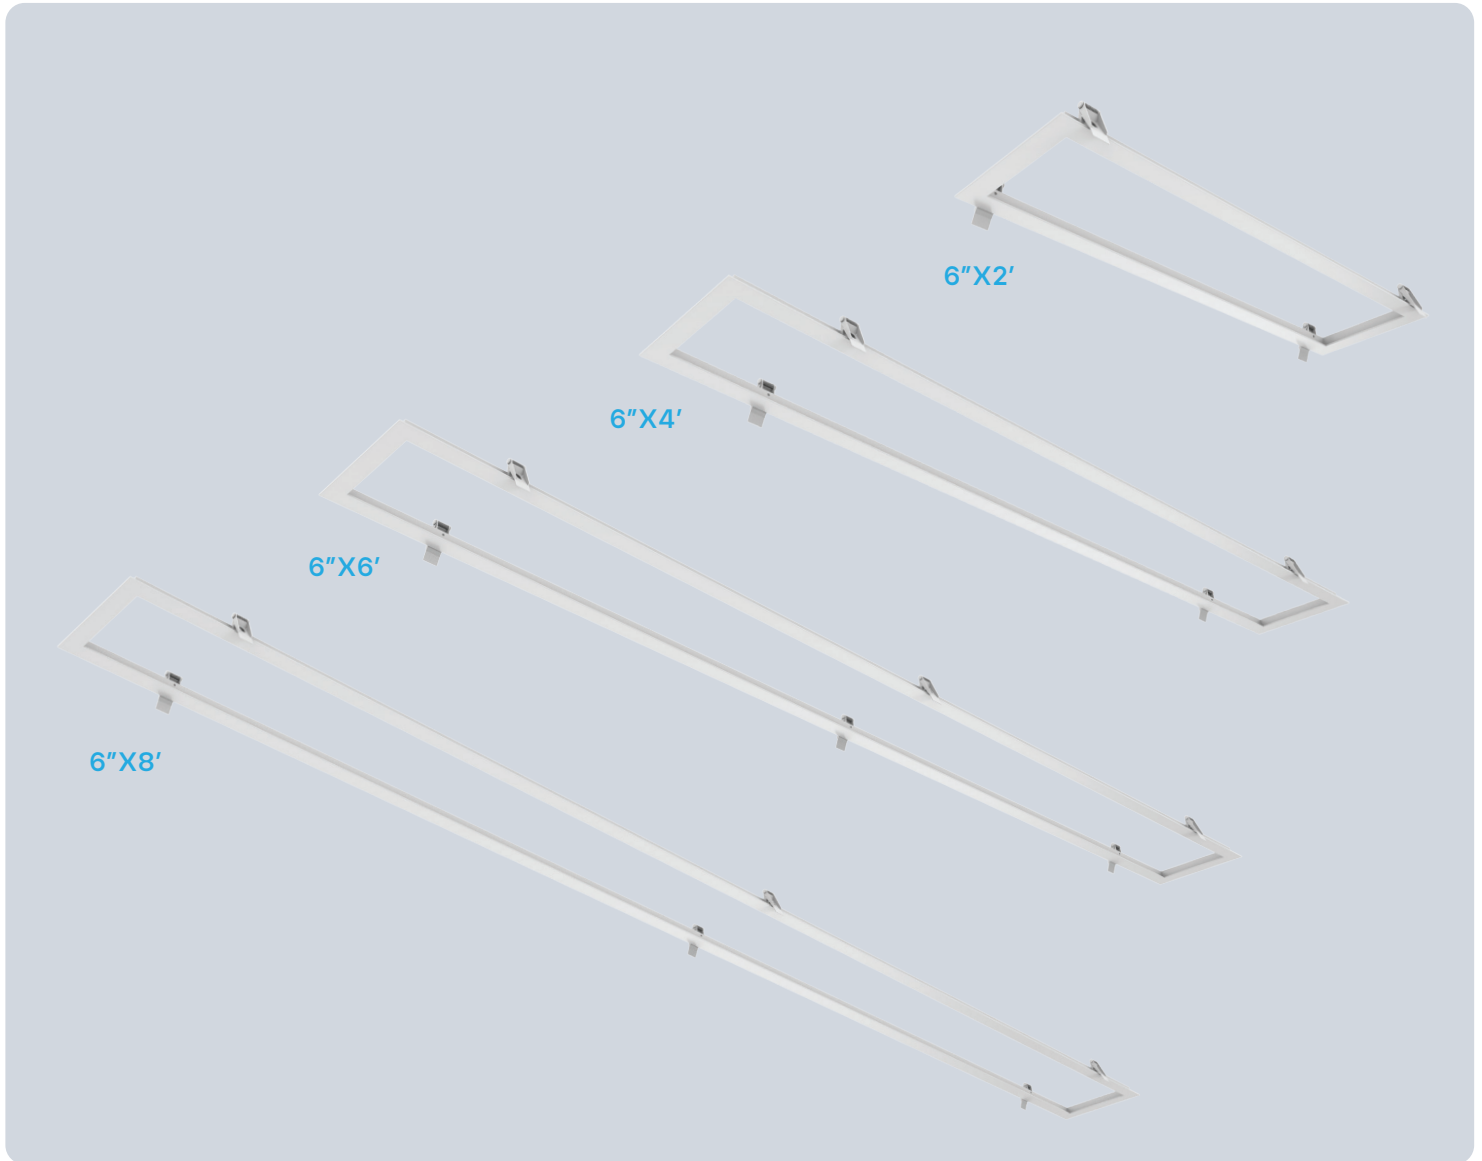

6" FLANGE KIT

LR24286, LR24287, LR24288, LR24289

6"X2', 6"X4', 6"X6', 6"X8',

SPECIFICATIONS

	MODEL	DESCRIPTION	SHAPE	FINISH
6"X2'	LR24286	LED6"X2BPNL/FLANGE/KIT	6"X2' FLANGE KIT	WHITE
6"X4'	LR24287	LED6"X4BPNL/FLANGE/KIT	6"X2' FLANGE KIT	WHITE
6"X6'	LR24288	LED6"X6BPNL/FLANGE/KIT	6"X2' FLANGE KIT	WHITE
6"X8'	LR24289	LED6"X8BPNL/FLANGE/KIT	6"X2' FLANGE KIT	WHITE

DIMENSIONS

6"X2'

6"X4'

6"X6'

6"X8'