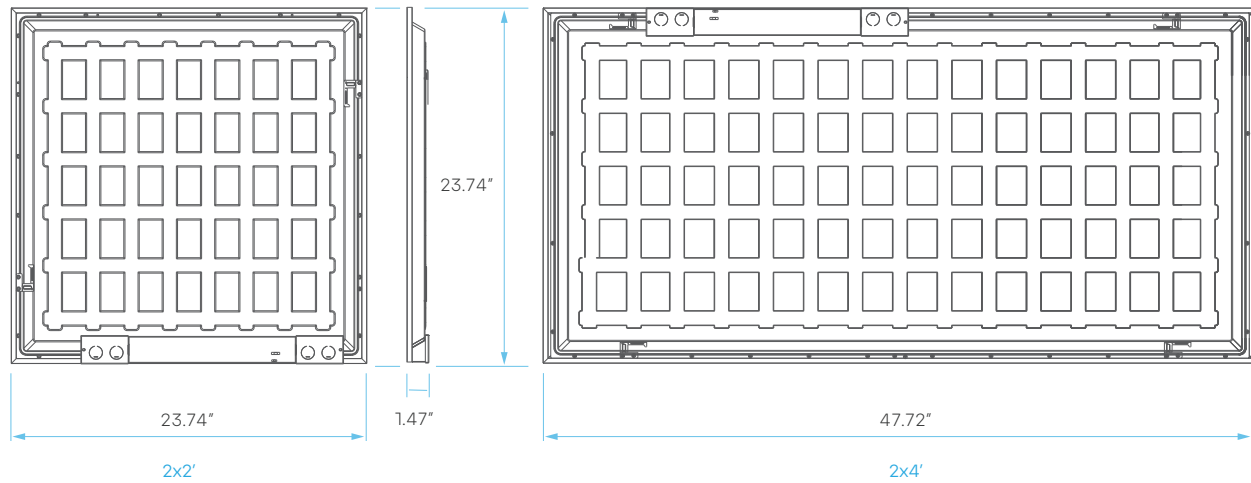

ELECTRICAL

MODEL	DESCRIPTION	POWER	LUMEN	INPUT VOLTS	EFFICACY	LIFETIME	COST/YR	
2X2	LR24260	LED2X2BPNL/3WO/3CCTW/D2	30	3750	120-277V	125	50,000	$ 4.81
			35	4375				
			40	5000				
2X4	LR24263	LED2X4BPNL/3WO/3CCTW/D2	30	3750	120-277V	125	50,000	$ 6.02
			40	5000				
			50	6250				
1X4	LR24265	LED1X4BPNL/3WO/3CCTW/D2	30	3750	120-277V	125	50,000	$ 4.81
			35	4375				
			40	5000				

PHOTOMETRIC

MODEL	DESCRIPTION	COLOR (CCT)	TEMP	CRI	UL LISTED	DLC
LR24260	LED2X2BPNL/3WO/3CCTW/D2	3500K	CCT SELECT	80	YES	STANDARD ID: S-KB15YE
		4000K				
		5000K				
LR24263	LED2X4BPNL/3WO/3CCTW/D2	3500K	CCT SELECT	80	YES	PREMIUM ID: S-HE36ZV
		4000K				
		5000K				
LR24265	LED1X4BPNL/3WO/3CCTW/D2	3500K	CCT SELECT	80	YES	STANDARD ID: S-8ZYHSR
		4000K				
		5000K