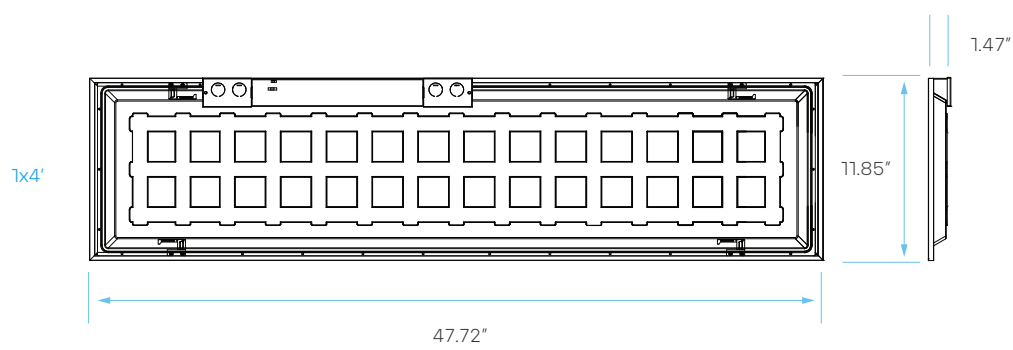

LED LAY IN BACKLIT FLAT PANEL - 3CCT & WATTAGE SELECTABLE 1X4', 2X2', 2X4'

**CRI
80**

COLOR SELECTABLE
3500K | 4000K | 5000K

**WATTAGE
SELECTABLE**
3 OPTIONS

DIMMABLE
0-10V

**IC
RATED**

**DAMP
LOCATION
RATED**

**5
YEAR
WARRANTY**