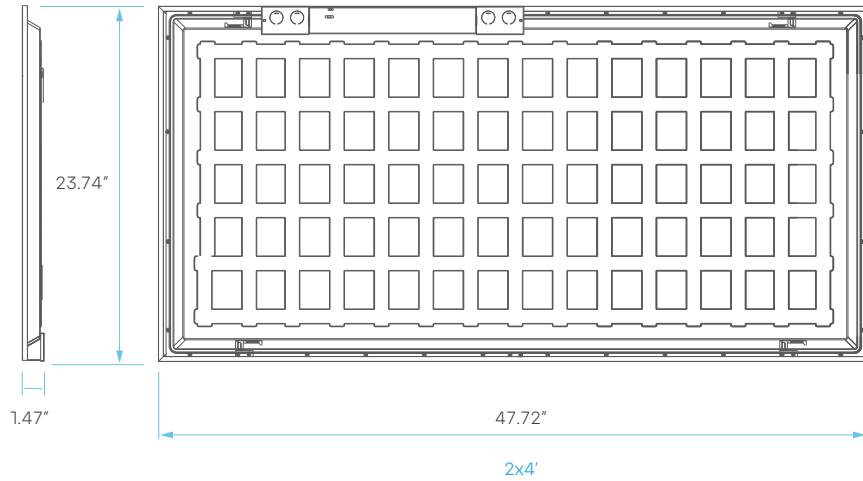

DIMENSIONS

COMPATIBILITY

COMPATIBLE
WITH:

LR35126
Emergency
LED Driver