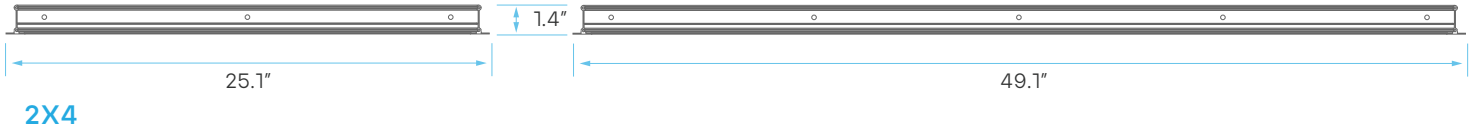

FLANGE KIT

LR24180, LR24181, LR24182

1X4, 2X2, 2X4

1X4

2X2

2X4

SPECIFICATIONS

	MODEL	DESCRIPTION	SHAPE
1X4	LR24180	LED/1X4/FLANGE/KIT	1X4 FLANGE KIT
2X2	LR24181	LED/2X2/FLANGE/KIT	2X2 FLANGE KIT
2X4	LR24182	LED/2X4/FLANGE/KIT	2X4 FLANGE KIT