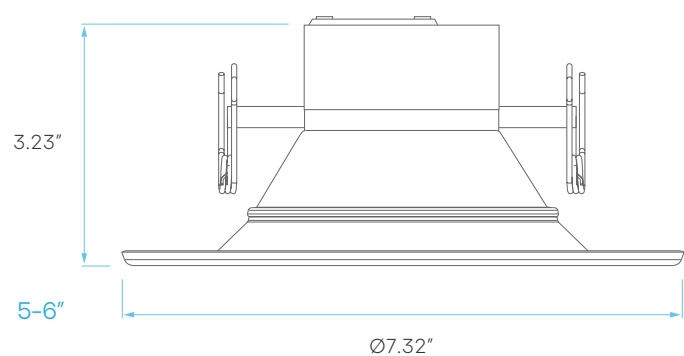

COLOR SELECTABLE

2700K 3000K 3500K 4000K 5000K

DIMMABLE

TRIAC

IC
RATED

DAMP
LOCATION
RATED

3
YEAR
WARRANTY