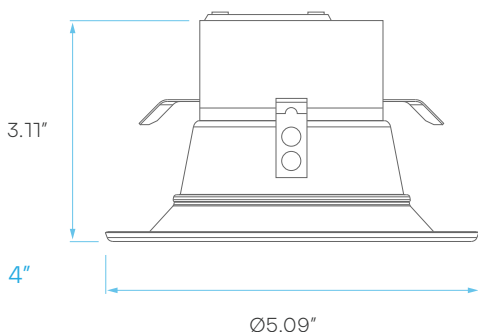

COLOR SELECTABLE

2700K 3000K 3500K 4000K 5000K

DIMMABLE

TRIAC

IC
RATED

DAMP
LOCATION
RATED

3
YEAR
WARRANTY