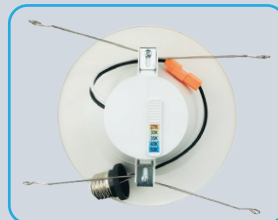

LED DOWNLIGHT RETROFIT ROUND TRIM, BAFFLED & SMOOTH 4", 5-6"

4"

BAFFLED

5 CCT SWITCH
ON THE BACK

SMOOTH

5-6"

5 CCT SWITCH
ON THE BACK

COLOR SELECTABLE

2700K 3000K 3500K 4000K 5000K

DIMMABLE

TRIAC

IC
RATED

DAMP
LOCATION
RATED

3
YEAR
WARRANTY

ELECTRICAL

		MODEL	DESCRIPTION	POWER	INPUT VOLTS	EFFICACY	LIFETIME	WATT REPLACEMENT	COST/YR
4"	BAFFLED	LR23790	LED/DL4/5CCT/FL/B/RD	10	120V	75	50,000	60	\$ 1.20
	SMOOTH	LR23791	LED/DL4/5CCT/FL/RD	10	120V	75	50,000	60	\$ 1.20
5-6"	BAFFLED	LR23795	LED/DL5-6/5CCT/FL/B/RD	14	120V	79	50,000	90	\$ 1.69
	SMOOTH	LR23796	LED/DL5-6/5CCT/FL/RD	14	120V	79	50,000	90	\$ 1.69