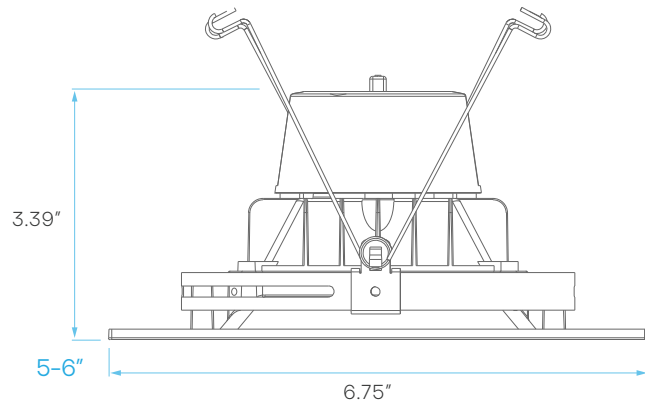

CRI
90

COLOR SELECTABLE

2700K 3000K 3500K 4000K 5000K

DIMMABLE

TRIAC

IC
RATED

DAMP
LOCATION
RATED

3
YEAR
WARRANTY