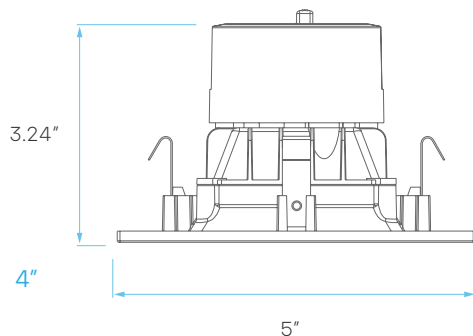

CRI
90

COLOR SELECTABLE

2700K 3000K 3500K 4000K 5000K

DIMMABLE

TRIAC

IC
RATED

DAMP
LOCATION
RATED

3
YEAR
WARRANTY