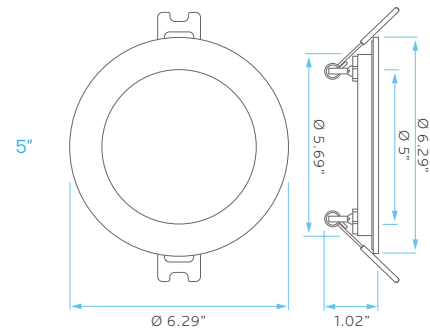

**IC
RATED**

**AIR
TIGHT**

**WET
LOCATION
RATED**

**5
YEAR
WARRANTY**

CUTOUT: Ø 3.25"

CUTOUT: Ø 4.25"

CUTOUT: Ø 6.02"

CUTOUT: Ø 6.3"

CUTOUT: Ø 8.25"

ELECTRICAL

	MODEL	DESCRIPTION	POWER	INPUT VOLTS	LUMEN EFFICACY	LIFETIME	COST/YR
3"	LR23751	LED/MINI3/PANEL/5CCT/RD2	8	120V	68	50,000	\$ 0.96
4"	LR23756	LED/MINI4/PANEL/5CCT/RD2	10	120V	70	50,000	\$ 1.20
5"	LR23748	LED/MINI5/PANEL/5CCT/RD2	12	120V	83	50,000	\$ 1.44
6"	LR23761	LED/MINI6/PANEL/5CCT/RD2	12	120V	83	50,000	\$ 1.45
8"	LR23765	LED/MINI8/PANEL/5CCT/RD2	18	120V	83	50,000	\$ 2.17

COMPATIBLE WITH:

LR35123
EM LED Driver

LR41002
New Construction Mounting Plate

KNOCKOUT SIZE
#0 Ø3.14" (Ø80 mm)
#1 Ø4.33" (Ø110 mm)
#2 Ø6.29" (Ø160 mm)

120-277V DRIVER

*SOLD SEPARATELY

	MODEL	DESCRIPTION	POWER	INPUT	OUTPUT
10W	LR23767	LED/MINI4/5CCT/UNV/DRIVER	10.5	120-277V	20-35DAC
12W	LR23768	LED/MINI6/5CCT/UNV/DRIVER	12	120-277V	20-35DAC