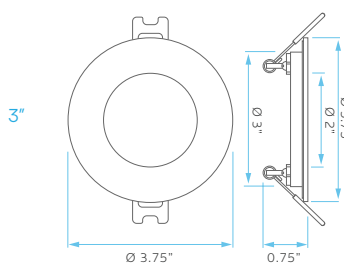

LED SPOTLIGHT-CANLESS MINI PANEL - CCT SELECT

3", 4", 6", 8"

5 CCT SWITCH ON DRIVER

**CRI
80**

COLOR SELECTABLE

2700K 3000K 3500K 4000K 5000K

DIMMABLE

TRIAC

**IC
RATED**

**AIR
TIGHT**

**WET
LOCATION
RATED**

**5
YEAR
WARRANTY**

CUTOUT: Ø 3.25"

CUTOUT: Ø 4.25"

CUTOUT: Ø 6.02"

CUTOUT: Ø 6.3"

CUTOUT: Ø 8.25"

ELECTRICAL

	MODEL	DESCRIPTION	POWER	INPUT VOLTS	LUMEN EFFICACY	LIFETIME	COST/YR
3"	LR23751	LED/MINI3/PANEL/5CCT/RD2	8	120V	68	50,000	\$ 0.96
4"	LR23756	LED/MINI4/PANEL/5CCT/RD2	10	120V	70	50,000	\$ 1.20
5"	LR23748	LED/MINI5/PANEL/5CCT/RD2	12	120V	83	50,000	\$ 1.44
6"	LR23761	LED/MINI6/PANEL/5CCT/RD2	12	120V	83	50,000	\$ 1.45
8"	LR23765	LED/MINI8/PANEL/5CCT/RD2	18	120V	83	50,000	\$ 2.17

COMPATIBLE WITH:

LR35123
EM LED Driver

LR41002
New Construction Mounting Plate

KNOCKOUT SIZE
#0 Ø3.14" (Ø80 mm)
#1 Ø4.33" (Ø110 mm)
#2 Ø6.29" (Ø160 mm)

120-277V DRIVER

*SOLD SEPARATELY

	MODEL	DESCRIPTION	POWER	INPUT	OUTPUT
10W	LR23767	LED/MINI4/5CCT/UNV/DRIVER	10.5	120-277V	20-35DAC
12W	LR23768	LED/MINI6/5CCT/UNV/DRIVER	12	120-277V	20-35DAC