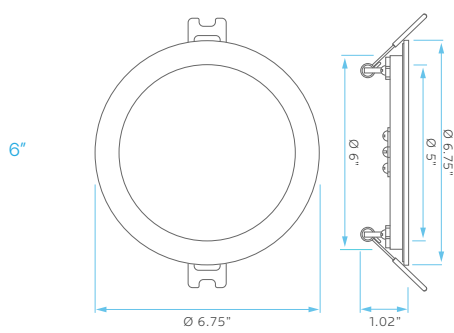

**IC
RATED**

**AIR
TIGHT**

**WET
LOCATION
RATED**

**5
YEAR
WARRANTY**

CUTOUT: Ø 3.25"

CUTOUT: Ø 4.25"

CUTOUT: Ø 6.02"

CUTOUT: Ø 6.3"

CUTOUT: Ø 8.25"

ELECTRICAL

	MODEL	DESCRIPTION	POWER	INPUT VOLTS	LUMEN EFFICACY	LIFETIME	COST/YR
3"	LR23751	LED/MINI3/PANEL/5CCT/RD2	8	120V	68	50,000	\$ 0.96
4"	LR23756	LED/MINI4/PANEL/5CCT/RD2	10	120V	70	50,000	\$ 1.20
5"	LR23748	LED/MINI5/PANEL/5CCT/RD2	12	120V	83	50,000	\$ 1.44
6"	LR23761	LED/MINI6/PANEL/5CCT/RD2	12	120V	83	50,000	\$ 1.45
8"	LR23765	LED/MINI8/PANEL/5CCT/RD2	18	120V	83	50,000	\$ 2.17

COMPATIBLE WITH:

LR35123
EM LED Driver

LR41002
New Construction Mounting Plate

KNOCKOUT SIZE
#0 Ø3.14" (Ø80 mm)
#1 Ø4.33" (Ø110 mm)
#2 Ø6.29" (Ø160 mm)

120-277V DRIVER

*SOLD SEPARATELY

	MODEL	DESCRIPTION	POWER	INPUT	OUTPUT
10W	LR23767	LED/MINI4/5CCT/UNV/DRIVER	10.5	120-277V	20-35DAC
12W	LR23768	LED/MINI6/5CCT/UNV/DRIVER	12	120-277V	20-35DAC