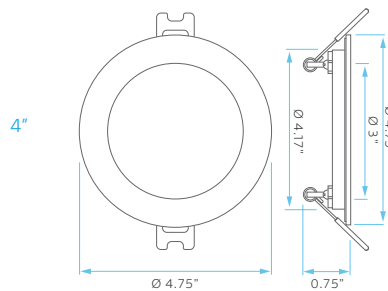

**IC
RATED**

**AIR
TIGHT**

**WET
LOCATION
RATED**

**5
YEAR
WARRANTY**

CUTOUT: Ø 3.25"

CUTOUT: Ø 4.25"

CUTOUT: Ø 6.02"

CUTOUT: Ø 6.3"

CUTOUT: Ø 8.25"

ELECTRICAL

	MODEL	DESCRIPTION	POWER	INPUT VOLTS	LUMEN EFFICACY	LIFETIME	COST/YR
3"	LR23751	LED/MINI3/PANEL/5CCT/RD2	8	120V	68	50,000	\$ 0.96
4"	LR23756	LED/MINI4/PANEL/5CCT/RD2	10	120V	70	50,000	\$ 1.20
5"	LR23748	LED/MINI5/PANEL/5CCT/RD2	12	120V	83	50,000	\$ 1.44
6"	LR23761	LED/MINI6/PANEL/5CCT/RD2	12	120V	83	50,000	\$ 1.45
8"	LR23765	LED/MINI8/PANEL/5CCT/RD2	18	120V	83	50,000	\$ 2.17

COMPATIBLE WITH:

LR35123
EM LED Driver

LR41002
New Construction Mounting Plate

KNOCKOUT SIZE
#0 Ø3.14" (Ø80 mm)
#1 Ø4.33" (Ø110 mm)
#2 Ø6.29" (Ø160 mm)

120-277V DRIVER

*SOLD SEPARATELY

	MODEL	DESCRIPTION	POWER	INPUT	OUTPUT
10W	LR23767	LED/MINI4/5CCT/UNV/DRIVER	10.5	120-277V	20-35DAC
12W	LR23768	LED/MINI6/5CCT/UNV/DRIVER	12	120-277V	20-35DAC