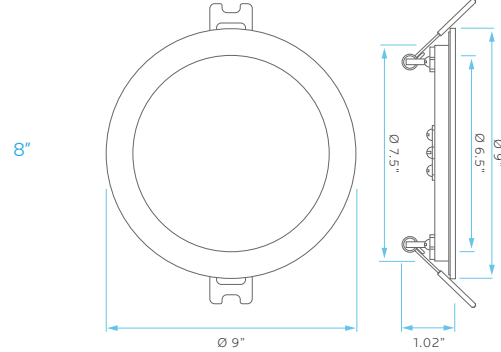

**IC
RATED**

**AIR
TIGHT**

**WET
LOCATION
RATED**

**5
YEAR
WARRANTY**

CUTOUT: Ø 3.25"

CUTOUT: Ø 4.25"

CUTOUT: Ø 6.02"

CUTOUT: Ø 6.3"

CUTOUT: Ø 8.25"

ELECTRICAL

	MODEL	DESCRIPTION	POWER	INPUT VOLTS	LUMEN EFFICACY	LIFETIME	COST/YR
3"	LR23751	LED/MINI3/PANEL/5CCT/RD2	8	120V	68	50,000	\$ 0.96
4"	LR23756	LED/MINI4/PANEL/5CCT/RD2	10	120V	70	50,000	\$ 1.20
5"	LR23748	LED/MINI5/PANEL/5CCT/RD2	12	120V	83	50,000	\$ 1.44
6"	LR23761	LED/MINI6/PANEL/5CCT/RD2	12	120V	83	50,000	\$ 1.45
8"	LR23765	LED/MINI8/PANEL/5CCT/RD2	18	120V	83	50,000	\$ 2.17

COMPATIBLE WITH:

LR35123
EM LED Driver

LR41002
New Construction Mounting Plate

KNOCKOUT SIZE
#0 Ø3.14" (Ø80 mm)
#1 Ø4.33" (Ø110 mm)
#2 Ø6.29" (Ø160 mm)

120-277V DRIVER

*SOLD SEPARATELY

	MODEL	DESCRIPTION	POWER	INPUT	OUTPUT
10W	LR23767	LED/MINI4/5CCT/UNV/DRIVER	10.5	120-277V	20-35DAC
12W	LR23768	LED/MINI6/5CCT/UNV/DRIVER	12	120-277V	20-35DAC