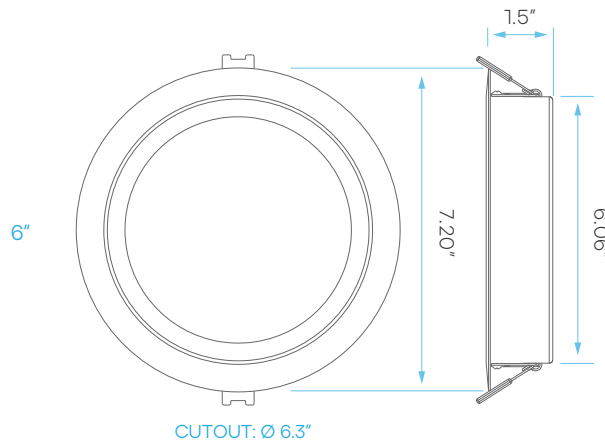

## LED CANLESS SPOTLIGHT GIMBAL MINI PANEL - CCT SELECT 4", 6"

4"

6"

**CRI  
80**

**COLOR SELECTABLE**

2700K | 3000K | 3500K | 4000K | 5000K

**WET  
LOCATION  
RATED**

**IC  
RATED**

## ELECTRICAL

	MODEL	DESCRIPTION	POWER	INPUT VOLTS	EFFICACY	LIFETIME	COST/YR
4"	<a href="#">LR23742</a>	LED/MINI4/PANEL/5CCT/RD/GB/HO	12	120V	79	50,000	\$ 1.44
6"	<a href="#">LR23746</a>	LED/MINI6/PANEL/5CCT/RD/GB/HO	15	120V	79	50,000	\$ 1.80

## PHOTOMETRIC

MODEL	DESCRIPTION	COLOR (CCT)	TEMP	LUMEN	CRI	ETL	ENERGY STAR	PLATE (KNOCKOUT)
<a href="#">LR23742</a>	LED/MINI4/PANEL/5CCT/RD/GB/HO	2700K/3000K/3500K/4000K/5000K	CCT SELECT	950	80	YES	YES	LR41002 (#1)
<a href="#">LR23746</a>	LED/MINI6/PANEL/5CCT/RD/GB/HO	2700K/3000K/3500K/4000K/5000K	CCT SELECT	1400	80	YES	YES	LR41002 (#2)

COMPATIBLE WITH:

**LR35126**  
Emergency LED Driver

**LR41002**  
New Construction Mounting Plate

KNOCKOUTS

KNOCKOUT SIZE

#0	Ø3.14" (Ø80 mm)
#1	Ø4.33" (Ø110 mm)
#2	Ø6.29" (Ø160 mm)