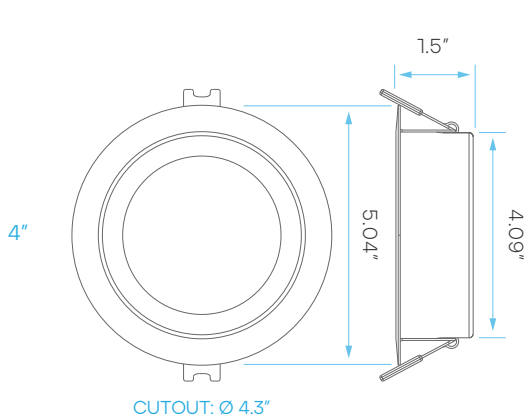

## LED CANLESS SPOTLIGHT GIMBAL MINI PANEL - CCT SELECT 4", 6"

4"

6"

**CRI  
80**

**COLOR SELECTABLE**

2700K | 3000K | 3500K | 4000K | 5000K

**WET  
LOCATION  
RATED**

**IC  
RATED**

## ELECTRICAL

	MODEL	DESCRIPTION	POWER	INPUT VOLTS	EFFICACY	LIFETIME	COST/YR
4"	<a href="#">LR23742</a>	LED/MINI4/PANEL/5CCT/RD/GB/HO	12	120V	79	50,000	\$ 1.44
6"	<a href="#">LR23746</a>	LED/MINI6/PANEL/5CCT/RD/GB/HO	15	120V	79	50,000	\$ 1.80

## PHOTOMETRIC

MODEL	DESCRIPTION	COLOR (CCT)	TEMP	LUMEN	CRI	ETL	ENERGY STAR	PLATE (KNOCKOUT)
<a href="#">LR23742</a>	LED/MINI4/PANEL/5CCT/RD/GB/HO	2700K/3000K/3500K/4000K/5000K	CCT SELECT	950	80	YES	YES	LR41002 (#1)
<a href="#">LR23746</a>	LED/MINI6/PANEL/5CCT/RD/GB/HO	2700K/3000K/3500K/4000K/5000K	CCT SELECT	1400	80	YES	YES	LR41002 (#2)

COMPATIBLE WITH:

**LR35126**  
Emergency LED Driver

**LR41002**  
New Construction Mounting Plate

KNOCKOUTS

KNOCKOUT SIZE

#0	Ø3.14" (Ø80 mm)
#1	Ø4.33" (Ø110 mm)
#2	Ø6.29" (Ø160 mm)