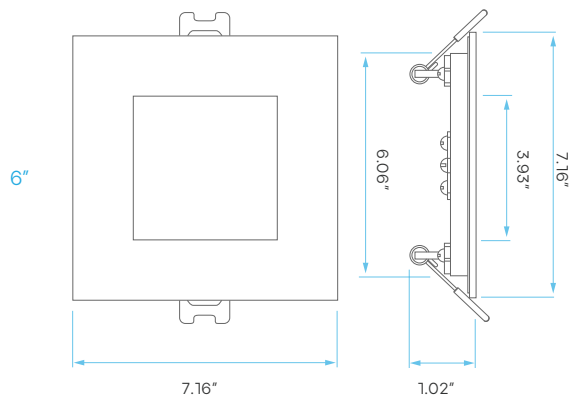

**IC
RATED**

**WET
LOCATION
RATED**

**5
YEAR
WARRANTY**

CUTOUT: Ø 4.25"

CUTOUT: Ø 4.25"

CUTOUT: Ø 6.3"

CUTOUT: Ø 6.3"

ELECTRICAL

COMPATIBLE WITH:

LR35123
EM LED Driver

LR41002
New Construction
Mounting Plate

KNOCKOUTS

KNOCKOUT SIZE

- #0 Ø3.14" (Ø80 mm)
- #1 Ø4.33" (Ø110 mm)
- #2 Ø6.29" (Ø160 mm)

TRIM REPLACEMENT

*SOLD SEPARATELY