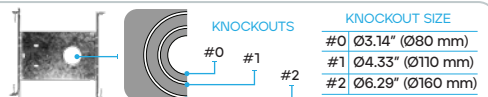

PHOTOMETRIC

MODEL	DESCRIPTION	COLOR (CCT)	TEMP	LUMEN	CRI	ETL	ENERGY STAR	PLATE (KNOCKOUT)
LR23741	LED/MINI4/PANEL/5CCT/RD/HO	2700K/3000K/3500K/4000K/5000K	CCT SELECT	950	80	YES	YES	LR41002 (#1)
LR23743	LED/MINI4/PANEL/5CCT/SQ/HO	2700K/3000K/3500K/4000K/5000K	CCT SELECT	950	80	YES	YES	LR41002 (#1)
LR23745	LED/MINI6/PANEL/5CCT/RD/HO	2700K/3000K/3500K/4000K/5000K	CCT SELECT	1400	80	YES	YES	LR41002 (#2)
LR23747	LED/MINI6/PANEL/5CCT/SQ/HO	2700K/3000K/3500K/4000K/5000K	CCT SELECT	1400	80	YES	YES	LR41002 (#2)

COMPATIBLE WITH:

LR35123
EM LED Driver

LR41002
New Construction
Mounting Plate