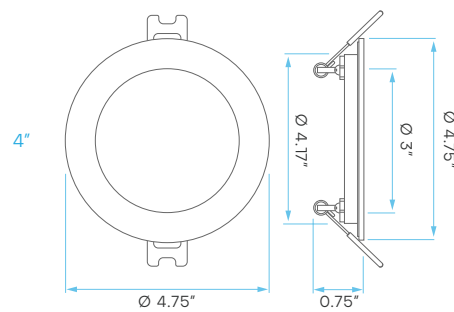

LED SPOTLIGHT-CANLESS MINI PANEL - HIGH OUTPUT 4", 6" - CCT SELECT

ROUND BACK

5 CCT SWITCH ON DRIVER

**CRI
80**

COLOR SELECTABLE

2700K 3000K 3500K 4000K 5000K

DIMMABLE

TRIAC

**IC
RATED**

**WET
LOCATION
RATED**

**5
YEAR
WARRANTY**

CUTOUT: Ø 4.25"

CUTOUT: Ø 4.25"

CUTOUT: Ø 6.3"

CUTOUT: Ø 6.3"

ELECTRICAL

COMPATIBLE WITH:

LR35123
EM LED Driver

LR41002
New Construction
Mounting Plate

KNOCKOUTS

KNOCKOUT SIZE

- #0 Ø3.14" (Ø80 mm)
- #1 Ø4.33" (Ø110 mm)
- #2 Ø6.29" (Ø160 mm)

TRIM REPLACEMENT

*SOLD SEPARATELY