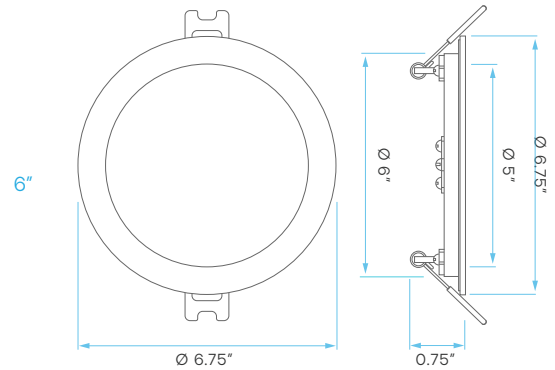

**IC
RATED**

**WET
LOCATION
RATED**

**5
YEAR
WARRANTY**

CUTOUT: Ø 4.25"

CUTOUT: Ø 4.25"

CUTOUT: Ø 6.3"

CUTOUT: Ø 6.3"

ELECTRICAL

		MODEL	DESCRIPTION	POWER	INPUT VOLTS	LUMEN EFFICACY	LIFETIME	COST/YR
4"	RD	LR23741	LED/MINI4/PANEL/5CCT/RD/HO	12	120V	68	50,000	\$ 1.45
	SQ	LR23743	LED/MINI4/PANEL/5CCT/SQ/HO	12	120V	68	50,000	\$ 1.45
6"	RD	LR23745	LED/MINI6/PANEL/5CCT/RD/HO	15	120V	70	50,000	\$ 1.81
	SQ	LR23747	LED/MINI6/PANEL/5CCT/SQ/HO	15	120V	70	50,000	\$ 1.81

COMPATIBLE WITH:

LR35123
EM LED Driver

LR41002
New Construction
Mounting Plate

KNOCKOUTS

KNOCKOUT SIZE

- #0 Ø3.14" (Ø80 mm)
- #1 Ø4.33" (Ø110 mm)
- #2 Ø6.29" (Ø160 mm)

TRIM REPLACEMENT

*SOLD SEPARATELY