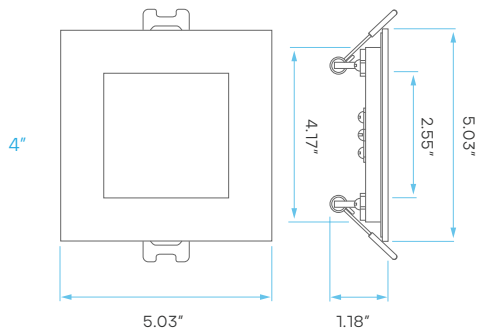

LED SPOTLIGHT-CANLESS MINI PANEL - HIGH OUTPUT 4", 6" - CCT SELECT

ROUND BACK

5 CCT SWITCH ON DRIVER

**CRI
80**

COLOR SELECTABLE

2700K 3000K 3500K 4000K 5000K

DIMMABLE

TRIAC

**IC
RATED**

**WET
LOCATION
RATED**

**5
YEAR
WARRANTY**

CUTOUT: Ø 4.25"

CUTOUT: Ø 4.25"

CUTOUT: Ø 6.3"

CUTOUT: Ø 6.3"

ELECTRICAL

COMPATIBLE WITH:

LR35123
EM LED Driver

LR41002
New Construction
Mounting Plate

KNOCKOUTS

KNOCKOUT SIZE

- #0 Ø3.14" (Ø80 mm)
- #1 Ø4.33" (Ø110 mm)
- #2 Ø6.29" (Ø160 mm)

TRIM REPLACEMENT

*SOLD SEPARATELY