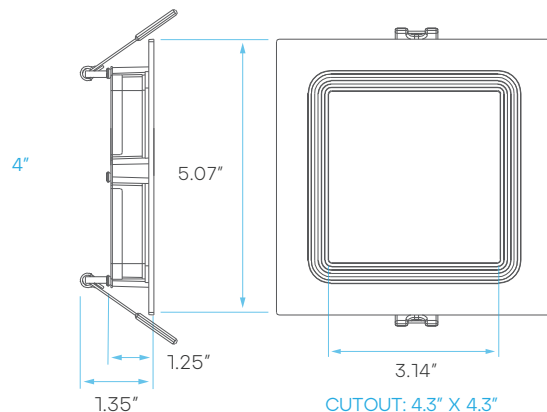

LED SPOTLIGHT-CANLESS MINI PANEL - BAFFLED TRIM HIGH OUTPUT 3", 4", 6"

5 CCT SWITCH ON DRIVER

**CRI
80**

COLOR SELECTABLE

2700K 3000K 3500K 4000K 5000K

DIMMABLE

TRIAC

**IC
RATED**

**WET
LOCATION
RATED**

**5
YEAR
WARRANTY**

ELECTRICAL

	MODEL	DESCRIPTION	POWER	INPUT VOLTS	EFFICACY	LIFETIME	COST/YR
3"	LR23738	LED/MINI3/PANEL/5CCT/SQ/B/HO	8	120V	70	50,000	\$ 0.96
4"	LR23739	LED/MINI4/PANEL/5CCT/SQ/B/HO	12	120V	70	50,000	\$ 1.44
6"	LR23740	LED/MINI6/PANEL/5CCT/SQ/B/HO	15	120V	75	50,000	\$ 1.80

PHOTOMETRIC

MODEL	DESCRIPTION	COLOR (CCT)	TEMP	LUMEN	CRI	FLOOD	ETL	ENERGY STAR	PLATE (KNOCKOUT)
LR23738	LED/MINI3/PANEL/5CCT/SQ/B/HO	2700K/3000K/3500K/4000K/5000K	CCT SELECT	540	80	110°	YES	YES	
LR23739	LED/MINI4/PANEL/5CCT/SQ/B/HO	2700K/3000K/3500K/4000K/5000K	CCT SELECT	950	80	110°	YES	YES	LR41005 (#1)
LR23740	LED/MINI6/PANEL/5CCT/SQ/B/HO	2700K/3000K/3500K/4000K/5000K	CCT SELECT	1400	80	110°	YES	YES	LR41005 (#2)

COMPATIBLE WITH:

LR35126
Emergency LED Driver

LR41005
New Construction Mounting Plate

KNOCKOUTS		KNOCKOUT SIZE	
#0	2.75" x 2.75"	(70 mm)	
#1	4.25" x 4.25"	(108 mm)	
#2	6.29" x 6.29"	(160 mm)	