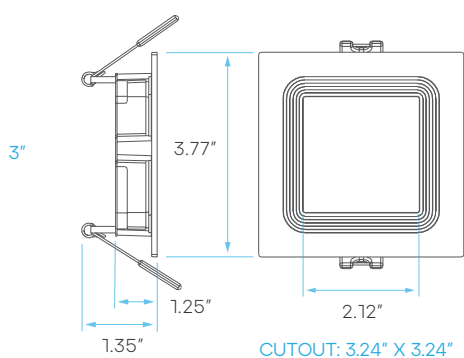

LED SPOTLIGHT-CANLESS MINI PANEL - BAFFLED TRIM HIGH OUTPUT 3", 4", 6"

5 CCT SWITCH ON DRIVER

**CRI
80**

COLOR SELECTABLE

2700K 3000K 3500K 4000K 5000K

DIMMABLE

TRIAC

**IC
RATED**

**WET
LOCATION
RATED**

**5
YEAR
WARRANTY**

ELECTRICAL

	MODEL	DESCRIPTION	POWER	INPUT VOLTS	EFFICACY	LIFETIME	COST/YR
3"	LR23738	LED/MINI3/PANEL/5CCT/SQ/B/HO	8	120V	70	50,000	\$ 0.96
4"	LR23739	LED/MINI4/PANEL/5CCT/SQ/B/HO	12	120V	70	50,000	\$ 1.44
6"	LR23740	LED/MINI6/PANEL/5CCT/SQ/B/HO	15	120V	75	50,000	\$ 1.80

PHOTOMETRIC

MODEL	DESCRIPTION	COLOR (CCT)	TEMP	LUMEN	CRI	FLOOD	ETL	ENERGY STAR	PLATE (KNOCKOUT)
LR23738	LED/MINI3/PANEL/5CCT/SQ/B/HO	2700K/3000K/3500K/4000K/5000K	CCT SELECT	540	80	110°	YES	YES	
LR23739	LED/MINI4/PANEL/5CCT/SQ/B/HO	2700K/3000K/3500K/4000K/5000K	CCT SELECT	950	80	110°	YES	YES	LR41005 (#1)
LR23740	LED/MINI6/PANEL/5CCT/SQ/B/HO	2700K/3000K/3500K/4000K/5000K	CCT SELECT	1400	80	110°	YES	YES	LR41005 (#2)

COMPATIBLE WITH:

LR35126
Emergency LED Driver

LR41005
New Construction Mounting Plate

KNOCKOUTS		KNOCKOUT SIZE	
#0	2.75" x 2.75"	(70 mm)	
#1	4.25" x 4.25"	(108 mm)	
#2	6.29" x 6.29"	(160 mm)	