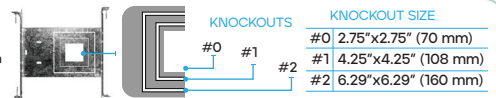

PHOTOMETRIC

MODEL	DESCRIPTION	COLOR (CCT)	TEMP	LUMEN	CRI	FLOOD	ETL	ENERGY STAR	PLATE (KNOCKOUT)
LR23738	LED/MINI3/PANEL/5CCT/SQ/B/HO	2700K/3000K/3500K/4000K/5000K	CCT SELECT	540	80	110°	YES	YES	
LR23739	LED/MINI4/PANEL/5CCT/SQ/B/HO	2700K/3000K/3500K/4000K/5000K	CCT SELECT	950	80	110°	YES	YES	LR41005 (#1)
LR23740	LED/MINI6/PANEL/5CCT/SQ/B/HO	2700K/3000K/3500K/4000K/5000K	CCT SELECT	1400	80	110°	YES	YES	LR41005 (#2)

COMPATIBLE WITH:

LR35126
Emergency LED Driver

LR41005
New Construction Mounting Plate

KNOCKOUTS		KNOCKOUT SIZE	
#0	2.75" x 2.75"	(70 mm)	
#1	4.25" x 4.25"	(108 mm)	
#2	6.29" x 6.29"	(160 mm)	