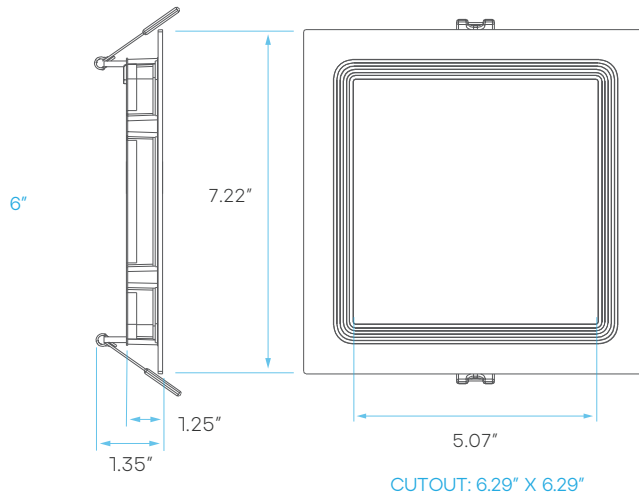

LED SPOTLIGHT-CANLESS MINI PANEL - BAFFLED TRIM HIGH OUTPUT 3", 4", 6"

5 CCT SWITCH ON DRIVER

**CRI
80**

COLOR SELECTABLE

2700K 3000K 3500K 4000K 5000K

DIMMABLE

TRIAC

**IC
RATED**

**WET
LOCATION
RATED**

**5
YEAR
WARRANTY**

ELECTRICAL

	MODEL	DESCRIPTION	POWER	INPUT VOLTS	EFFICACY	LIFETIME	COST/YR
3"	LR23738	LED/MINI3/PANEL/5CCT/SQ/B/HO	8	120V	70	50,000	\$ 0.96
4"	LR23739	LED/MINI4/PANEL/5CCT/SQ/B/HO	12	120V	70	50,000	\$ 1.44
6"	LR23740	LED/MINI6/PANEL/5CCT/SQ/B/HO	15	120V	75	50,000	\$ 1.80

PHOTOMETRIC

MODEL	DESCRIPTION	COLOR (CCT)	TEMP	LUMEN	CRI	FLOOD	ETL	ENERGY STAR	PLATE (KNOCKOUT)
LR23738	LED/MINI3/PANEL/5CCT/SQ/B/HO	2700K/3000K/3500K/4000K/5000K	CCT SELECT	540	80	110°	YES	YES	
LR23739	LED/MINI4/PANEL/5CCT/SQ/B/HO	2700K/3000K/3500K/4000K/5000K	CCT SELECT	950	80	110°	YES	YES	LR41005 (#1)
LR23740	LED/MINI6/PANEL/5CCT/SQ/B/HO	2700K/3000K/3500K/4000K/5000K	CCT SELECT	1400	80	110°	YES	YES	LR41005 (#2)

COMPATIBLE WITH:

LR35126
Emergency LED Driver

LR41005
New Construction Mounting Plate

KNOCKOUTS		KNOCKOUT SIZE	
#0	2.75" x 2.75"	(70 mm)	
#1	4.25" x 4.25"	(108 mm)	
#2	6.29" x 6.29"	(160 mm)	