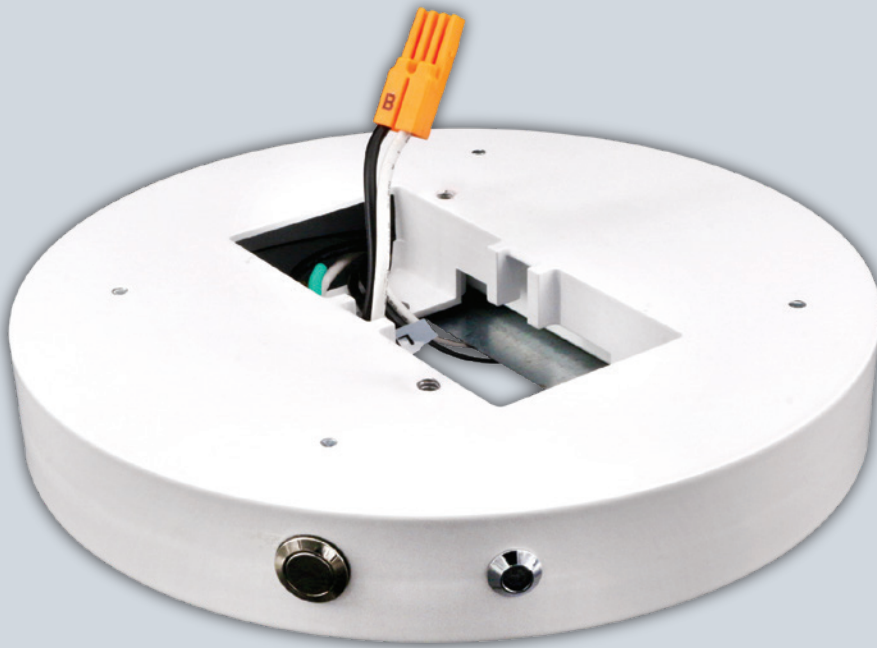

EMERGENCY BATTERY BACKUP LR23646 7" SLIM SERIES COMPATIBLE

INSTALLATION

24 HR
RECHARGE
TIME

90 MIN
EMERGENCY
TIME

SPECIFICATIONS

MODEL	DESCRIPTION	POWER	DIMENSIONS	TEST BUTTON	EMERGENCY TIME	INDICATOR LIGHT	RECHARGE TIME	SWITCHING TIME
LR23646	LED15/SLIM7/RD/EMPK	15W	7.37" x 7.37" x 0.62"	90 MINS	90 MINS	90 MINS	24 HRS	<1 SECOND

SET UP