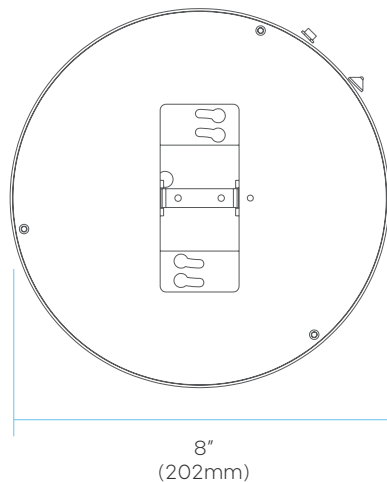

EMERGENCY BATTERY BACKUP LR23646 7" SLIM SERIES COMPATIBLE

INSTALLATION

24 HR
RECHARGE
TIME

90 MIN
EMERGENCY
TIME

SPECIFICATIONS

MODEL	DESCRIPTION	POWER	DIMENSIONS	TEST BUTTON	EMERGENCY TIME	INDICATOR LIGHT	RECHARGE TIME	SWITCHING TIME
LR23646	LED15/SLIM7/RD/EMPK	15W	7.37" x 7.37" x 0.62"	90 MINS	90 MINS	90 MINS	24 HRS	<1 SECOND