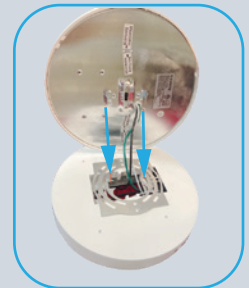

EMERGENCY BATTERY BACKUP LR23646 7" SLIM SERIES COMPATIBLE

INSTALLATION

24 HR
RECHARGE
TIME

90 MIN
EMERGENCY
TIME

SPECIFICATIONS

MODEL	DESCRIPTION	POWER	DIMENSIONS	TEST BUTTON	EMERGENCY TIME	INDICATOR LIGHT	RECHARGE TIME	SWITCHING TIME
LR23646	LED15/SLIM7/RD/EMPK	15W	7.37" x 7.37" x 0.62"	90 MINS	90 MINS	90 MINS	24 HRS	<1 SECOND