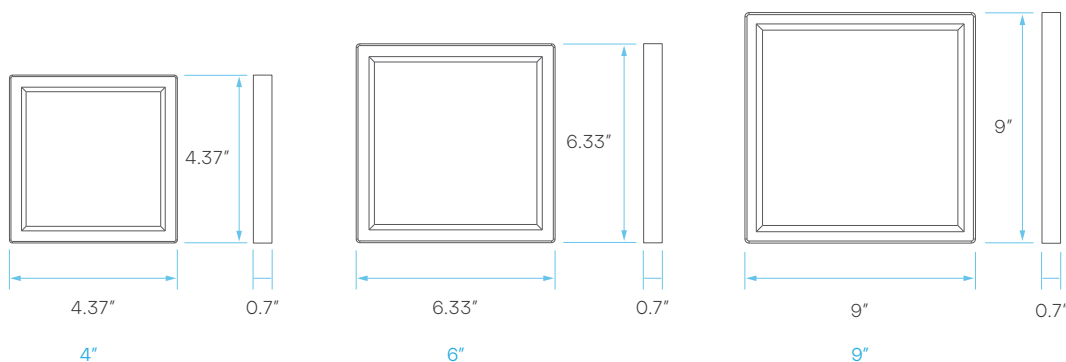

LED SURFACE MOUNT SLIM SERIES - 5 CCT SELECTABLE 4", 5", 6", 7", 9", 12" - ROUND & SQUARE

4"

6"

9"

5"

7"

9"

12"

COMPATIBLE WITH
EM BATTERY BACKUP
LR23646

COLOR SELECTABLE

2700K 3000K 3500K 4000K 5000K

DIMMABLE

TRIAC