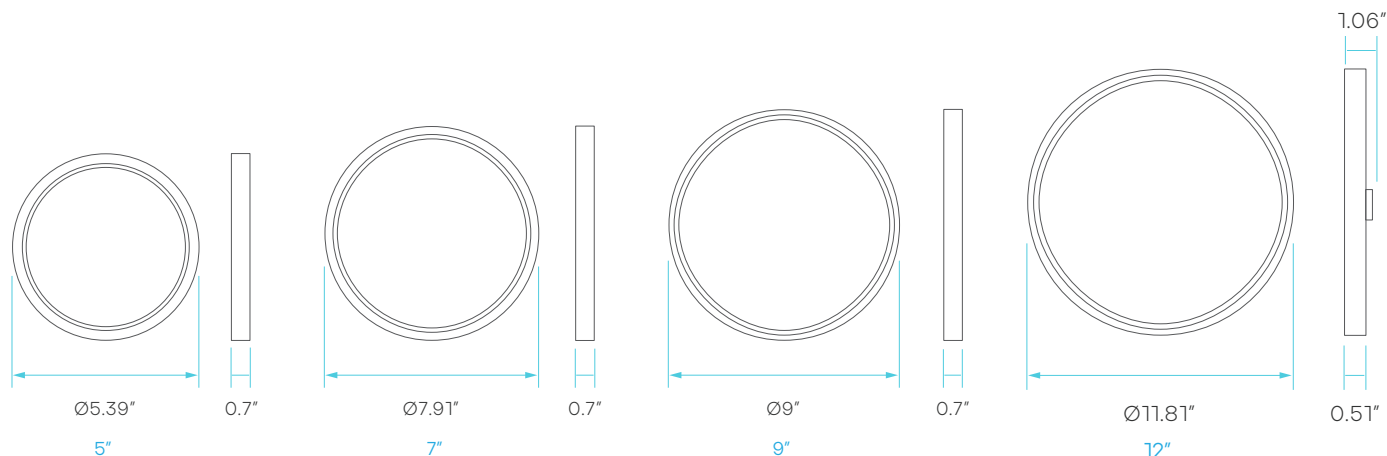

## ELECTRICAL

		MODEL	DESCRIPTION	POWER	INPUT VOLTS	EFFICACY	LIFETIME	COST/YR
4"	SQ	LR23551	LED10/SLIM4/5CCT/W/SQ	10	120V	60	50,000	\$ 1.20
5"	RD	LR23550	LED10/SLIM5/5CCT/W/RD	10	120V	60	50,000	\$ 1.20
6"	SQ	LR23553	LED15/SLIM6/5CCT/W/SQ	15	120V	63	50,000	\$ 1.81
7"	RD	LR23552	LED15/SLIM7/5CCT/W/RD	15	120V	67	50,000	\$ 1.81
9"	SQ	LR23555	LED18/SLIM9/5CCT/W/SQ	18	120V	67	50,000	\$ 2.17
	RD	LR23554	LED18/SLIM9/5CCT/W/RD	18	120V	67	50,000	\$ 2.17
12"	RD	LR23556	LED22/SLIM12/5CCT/W/RD	22	120V	80	50,000	\$ 2.64

## PHOTOMETRIC

MODEL	DESCRIPTION	COLOR (CCT)	TEMP	LUMEN	FLOOD	CRI	ETL	ENERGY STAR
LR23551	LED10/SLIM4/5CCT/W/SQ	2700K/3000K/3500K/4000K/5000K	CCT SELECT	600	90°	80	YES	YES
LR23550	LED10/SLIM5/5CCT/W/RD	2700K/3000K/3500K/4000K/5000K	CCT SELECT	600	90°	80	YES	YES
LR23553	LED15/SLIM6/5CCT/W/SQ	2700K/3000K/3500K/4000K/5000K	CCT SELECT	900	90°	80	YES	YES
LR23552	LED15/SLIM7/5CCT/W/RD	2700K/3000K/3500K/4000K/5000K	CCT SELECT	900	90°	80	YES	YES
LR23555	LED18/SLIM9/5CCT/W/SQ	2700K/3000K/3500K/4000K/5000K	CCT SELECT	1200	90°	80	YES	YES
LR23554	LED18/SLIM9/5CCT/W/RD	2700K/3000K/3500K/4000K/5000K	CCT SELECT	1200	90°	80	YES	YES
LR23556	LED22/SLIM12/5CCT/W/RD	2700K/3000K/3500K/4000K/5000K	CCT SELECT	1800	90°	80	YES	YES

### 4-5" CAN ADAPTER

\*SOLD SEPARATELY

MODEL	DESCRIPTION	SIZE
LR23640	LED/SLIM4-5/CAN-ADAPTER	4-5"

### 6-7" CAN ADAPTER

\*SOLD SEPARATELY

MODEL	DESCRIPTION	SIZE
LR23645	LED/SLIM6-7/CAN-ADAPTER	6-7"