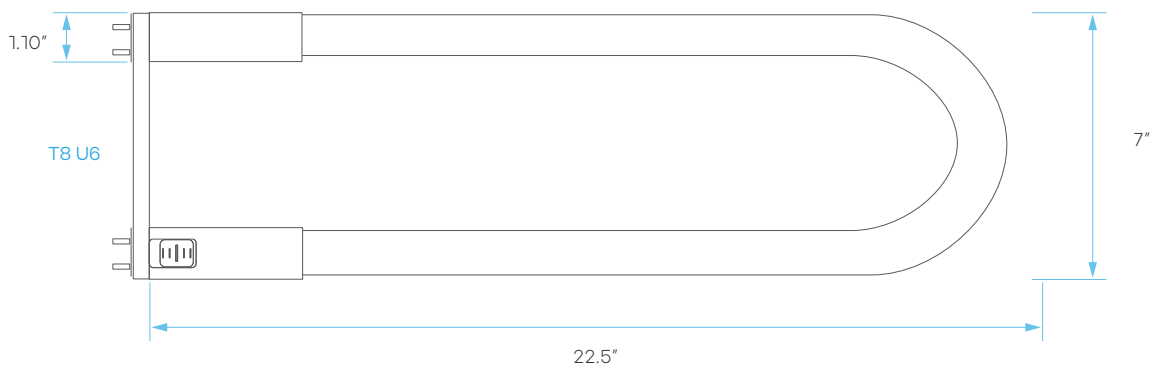

LED RETROFIT TUBE T8 UNIVERSAL- COLOR SELECTABLE U6

T8 U6

CRI
83

COLOR SELECTABLE

3500K 4000K 5000K

DIMMING
TYPE A
0-10V

DIMMING
TYPE B
PHASE CUT

BYPASS 1
SIDE INPUT

BYPASS 2
SIDE INPUT

DIRECT
REPLACEMENT

SHATTER
PROOF

DAMP
LOCATION
RATED

5
YEAR
WARRANTY

ELECTRICAL

	MODEL	DESCRIPTION	POWER	INPUT VOLTS	LUMEN	EFFICACY	LIFETIME	WATT REPLACEMENT	COST/YR
T8 U6	LR23517	LED15T8/U6/3CCT/SG/UNV3/V2	17.5	120-277V OR BALLAST	2100	120	50,000	32	\$ 1.80
					2150	123			
					2125	121			

PHOTOMETRIC

MODEL	DESCRIPTION	COLOR (CCT)	TEMP	BASE	FLOOD	CRI	UL	DLC
LR23517	LED15T8/U6/3CCT/SG/UNV3/V2	3500K	CCT SELECT	G13	160°	83	YES	YES
		4000K						
		5000K						