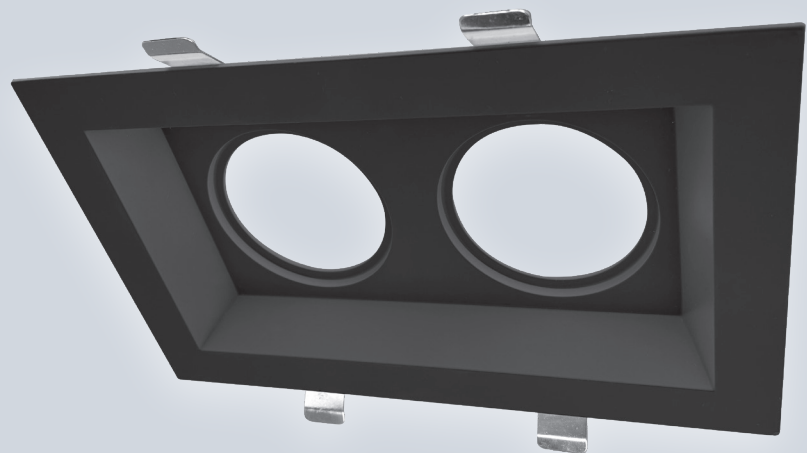

2-HEAD RECESSED PLATE

LR23465, LR23466

WHITE FINISH, BLACK FINISH

CUTOUT

8.86" X 5.31" 

LR23465

MODULE + PLATE

* 2" MODULE SOLD SEPARATELY

MODULE + PLATE

* 2" MODULE SOLD SEPARATELY

LR23466

SPECIFICATIONS

MODEL	DESCRIPTION	SHAPE	FINISH
LR23465	LED/URDL2/RPLT/2HD/WT	2-HEAD RECESSED PLATE	WHITE
LR23466	LED/URDL2/RPLT/2HD/BK	2-HEAD RECESSED PLATE	BLACK

COMPATIBILITY

MODEL	DESCRIPTION	TYPE
LR23415	LED/URDL2/5CCT/RD/HO	2" MODULE
LR23416	LED/URDL2/WFL/5CCT/RD/HO	2" MODULE
LR23423	LED/URDL2/RFL/BK	BLACK REFLECTOR FOR 2" MODULE
LR23424	LED/URDL2/RFL/WT	WHITE REFLECTOR FOR 2" MODULE
LR23433	LED/URDL2/TRM/RD/BK	BLACK TRIM REPLACEMENT FOR 2" MODULE
LR23434	LED/URDL2/TRM/RD/WT	WHITE TRIM REPLACEMENT FOR 2" MODULE
LR25020	LED/DLMD2HO/5CCT/D/FL	2" MODULE
LR25021	LED/DLMD2HO/5CCT/D/WFL	2" MODULE
LR25022	LED/DLMD2/TRIM/RD/WT	WHITE TRIM REPLACEMENT FOR 2" MODULE
LR25025	LED/DLMD2/TRIM/RD/BK	BLACK TRIM REPLACEMENT FOR 2" MODULE

DIMENSIONS