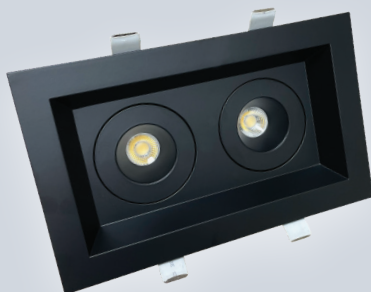

2-HEAD RECESSED PLATE

LR23465, LR23466

WHITE FINISH, BLACK FINISH

CUTOUT

8.86" X 5.31" 

LR23465

MODULE + PLATE

* 2" MODULE SOLD SEPARATELY

MODULE + PLATE

* 2" MODULE SOLD SEPARATELY

LR23466

SPECIFICATIONS

MODEL	DESCRIPTION	SHAPE	FINISH
LR23465	LED/URDL2/RPLT/2HD/WT	2-HEAD RECESSED PLATE	WHITE
LR23466	LED/URDL2/RPLT/2HD/BK	2-HEAD RECESSED PLATE	BLACK

COMPATIBILITY

MODEL	DESCRIPTION	TYPE
LR23415	LED/URDL2/5CCT/RD/HO	2" MODULE
LR23416	LED/URDL2/WFL/5CCT/RD/HO	2" MODULE
LR23423	LED/URDL2/RFL/BK	BLACK REFLECTOR FOR 2" MODULE
LR23424	LED/URDL2/RFL/WT	WHITE REFLECTOR FOR 2" MODULE
LR23433	LED/URDL2/TRM/RD/BK	BLACK TRIM REPLACEMENT FOR 2" MODULE
LR23434	LED/URDL2/TRM/RD/WT	WHITE TRIM REPLACEMENT FOR 2" MODULE
LR25020	LED/DLMD2HO/5CCT/D/FL	2" MODULE
LR25021	LED/DLMD2HO/5CCT/D/WFL	2" MODULE
LR25022	LED/DLMD2/TRIM/RD/WT	WHITE TRIM REPLACEMENT FOR 2" MODULE
LR25025	LED/DLMD2/TRIM/RD/BK	BLACK TRIM REPLACEMENT FOR 2" MODULE