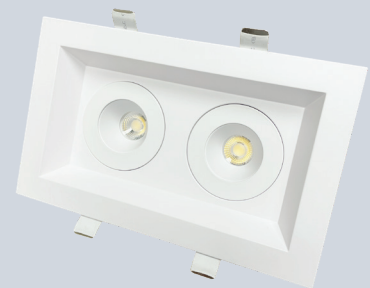

2-HEAD RECESSED PLATE

LR23465, LR23466

WHITE FINISH, BLACK FINISH

CUTOUT

8.86" X 5.31" 

LR23465

MODULE + PLATE

* 2" MODULE SOLD SEPARATELY

MODULE + PLATE

* 2" MODULE SOLD SEPARATELY

LR23466

SPECIFICATIONS

MODEL	DESCRIPTION	SHAPE	FINISH
LR23465	LED/URDL2/RPLT/2HD/WT	2-HEAD RECESSED PLATE	WHITE
LR23466	LED/URDL2/RPLT/2HD/BK	2-HEAD RECESSED PLATE	BLACK

COMPATIBILITY

MODEL	DESCRIPTION	TYPE
LR23415	LED/URDL2/5CCT/RD/HO	2" MODULE
LR23416	LED/URDL2/WFL/5CCT/RD/HO	2" MODULE
LR23423	LED/URDL2/RFL/BK	BLACK REFLECTOR FOR 2" MODULE
LR23424	LED/URDL2/RFL/WT	WHITE REFLECTOR FOR 2" MODULE
LR23433	LED/URDL2/TRM/RD/BK	BLACK TRIM REPLACEMENT FOR 2" MODULE
LR23434	LED/URDL2/TRM/RD/WT	WHITE TRIM REPLACEMENT FOR 2" MODULE
LR25020	LED/DLMD2HO/5CCT/D/FL	2" MODULE
LR25021	LED/DLMD2HO/5CCT/D/WFL	2" MODULE
LR25022	LED/DLMD2/TRIM/RD/WT	WHITE TRIM REPLACEMENT FOR 2" MODULE
LR25025	LED/DLMD2/TRIM/RD/BK	BLACK TRIM REPLACEMENT FOR 2" MODULE