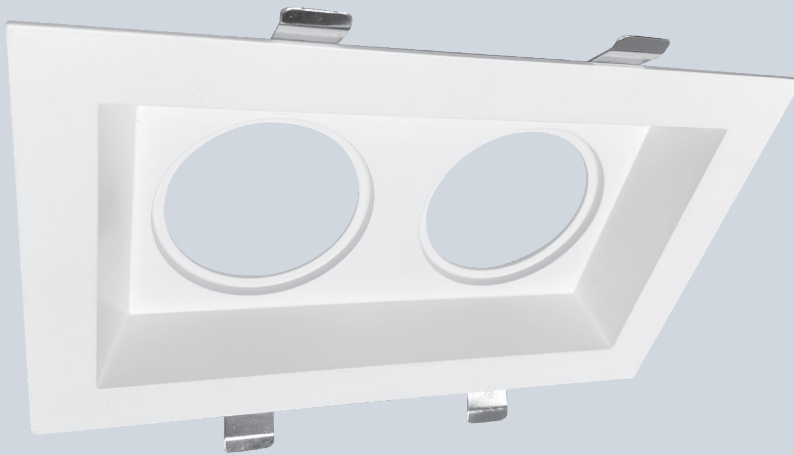

2-HEAD RECESSED PLATE

LR23465, LR23466

WHITE FINISH, BLACK FINISH

CUTOUT

8.86" X 5.31" 

LR23465

MODULE + PLATE

* 2" MODULE SOLD SEPARATELY

MODULE + PLATE

* 2" MODULE SOLD SEPARATELY

LR23466

SPECIFICATIONS

MODEL	DESCRIPTION	SHAPE	FINISH
LR23465	LED/URDL2/RPLT/2HD/WT	2-HEAD RECESSED PLATE	WHITE
LR23466	LED/URDL2/RPLT/2HD/BK	2-HEAD RECESSED PLATE	BLACK

COMPATIBILITY

MODEL	DESCRIPTION	TYPE
LR23415	LED/URDL2/5CCT/RD/HO	2" MODULE
LR23416	LED/URDL2/WFL/5CCT/RD/HO	2" MODULE
LR23423	LED/URDL2/RFL/BK	BLACK REFLECTOR FOR 2" MODULE
LR23424	LED/URDL2/RFL/WT	WHITE REFLECTOR FOR 2" MODULE
LR23433	LED/URDL2/TRM/RD/BK	BLACK TRIM REPLACEMENT FOR 2" MODULE
LR23434	LED/URDL2/TRM/RD/WT	WHITE TRIM REPLACEMENT FOR 2" MODULE
LR25020	LED/DLMD2HO/5CCT/D/FL	2" MODULE
LR25021	LED/DLMD2HO/5CCT/D/WFL	2" MODULE
LR25022	LED/DLMD2/TRIM/RD/WT	WHITE TRIM REPLACEMENT FOR 2" MODULE
LR25025	LED/DLMD2/TRIM/RD/BK	BLACK TRIM REPLACEMENT FOR 2" MODULE