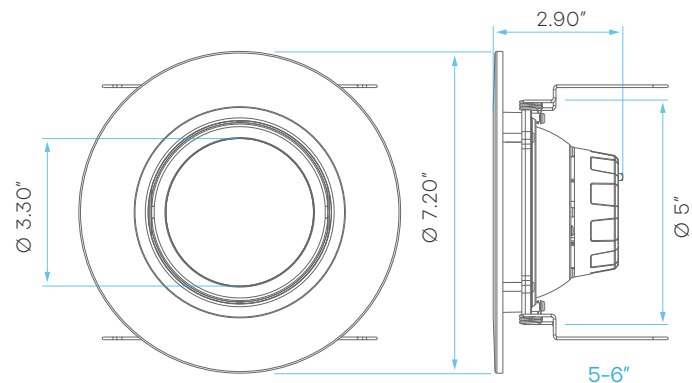

LED DOWNLIGHT RETROFIT EYEBALL GIMBAL - CCT SELECT 4", 5-6"

4"

5-6"

5 CCT SWITCH
ON THE BACK

5 CCT SWITCH

5 CCT SWITCH
ON THE BACK

COLOR SELECTABLE

2700K 3000K 3500K 4000K 5000K

DIMMABLE

TRIAC

ELECTRICAL

	MODEL	DESCRIPTION	POWER	INPUT VOLTS	EFFICACY	LIFETIME	WATT REPLACEMENT	COST/YR
4"	LR23233	LED/DL4/EB/5CCT/FL	8	120V	88	50,000	60	\$ 0.96
5-6"	LR23043	LED/DL5-6/EB/5CCT/FL	11	120V	100	50,000	90	\$ 1.32

PHOTOMETRIC

MODEL	DESCRIPTION	COLOR (CCT)	TEMP	LUMEN	CRI	ENERGY STAR	ETL	TITLE 20
LR23233	LED/DL4/EB/5CCT/FL	2700K/3000K/3500K/4000K/5000K	CCT SELECT	700	90	YES	YES	YES
LR23043	LED/DL5-6/EB/5CCT/FL	2700K/3000K/3500K/4000K/5000K	CCT SELECT	1100	90	YES	YES	YES