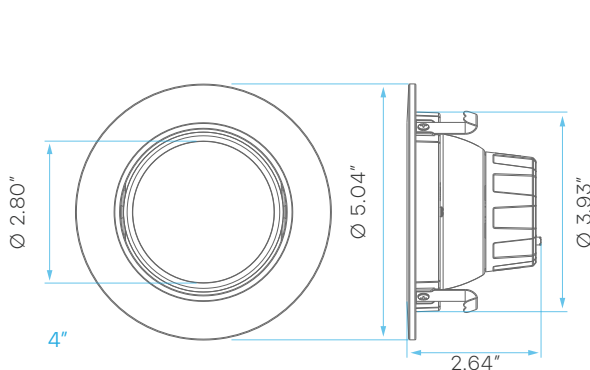

LED DOWNLIGHT RETROFIT EYEBALL GIMBAL - CCT SELECT 4", 5-6"

4"

5-6"

5 CCT SWITCH
ON THE BACK

5 CCT SWITCH

5 CCT SWITCH
ON THE BACK

COLOR SELECTABLE

2700K 3000K 3500K 4000K 5000K

DIMMABLE

TRIAC

ELECTRICAL

	MODEL	DESCRIPTION	POWER	INPUT VOLTS	EFFICACY	LIFETIME	WATT REPLACEMENT	COST/YR
4"	LR23233	LED/DL4/EB/5CCT/FL	8	120V	88	50,000	60	\$ 0.96
5-6"	LR23043	LED/DL5-6/EB/5CCT/FL	11	120V	100	50,000	90	\$ 1.32

PHOTOMETRIC

MODEL	DESCRIPTION	COLOR (CCT)	TEMP	LUMEN	CRI	ENERGY STAR	ETL	TITLE 20
LR23233	LED/DL4/EB/5CCT/FL	2700K/3000K/3500K/4000K/5000K	CCT SELECT	700	90	YES	YES	YES
LR23043	LED/DL5-6/EB/5CCT/FL	2700K/3000K/3500K/4000K/5000K	CCT SELECT	1100	90	YES	YES	YES