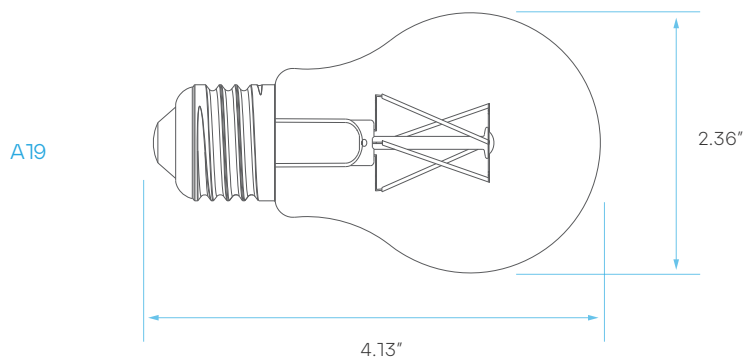

## ELECTRICAL

MODEL	DESCRIPTION	POWER	INPUT VOLTS	LIFETIME	COST/YR	BASE
LR21720	LED4.5A19/RED/FIL	4.5	120V	10,000	\$ 0.54	E26
LR21721	LED4.5A19/PURPLE/FIL	4.5	120V	10,000	\$ 0.54	E26
LR21722	LED4.5A19/GREEN/FIL	4.5	120V	10,000	\$ 0.54	E26
LR21723	LED4.5A19/BLUE/FIL	4.5	120V	10,000	\$ 0.54	E26
LR21725	LED4.5A19/YELLOW/FIL	4.5	120V	10,000	\$ 0.54	E26
LR21726	LED4.5A19/ORANGE/FIL	4.5	120V	10,000	\$ 0.54	E26

## PHOTOMETRIC

MODEL	DESCRIPTION	COLOR (CCT)	LIGHTS UP	FLOOD	FINISH	UL LISTED
LR21720	LED4.5A19/RED/FIL	RED	RED	300°	CLEAR	YES
LR21721	LED4.5A19/PURPLE/FIL	PURPLE	PURPLE	300°	CLEAR	YES
LR21722	LED4.5A19/GREEN/FIL	GREEN	GREEN	300°	CLEAR	YES
LR21723	LED4.5A19/BLUE/FIL	BLUE	BLUE	300°	CLEAR	YES
LR21725	LED4.5A19/YELLOW/FIL	YELLOW	YELLOW	300°	CLEAR	YES
LR21726	LED4.5A19/ORANGE/FIL	ORANGE	ORANGE	300°	CLEAR	YES