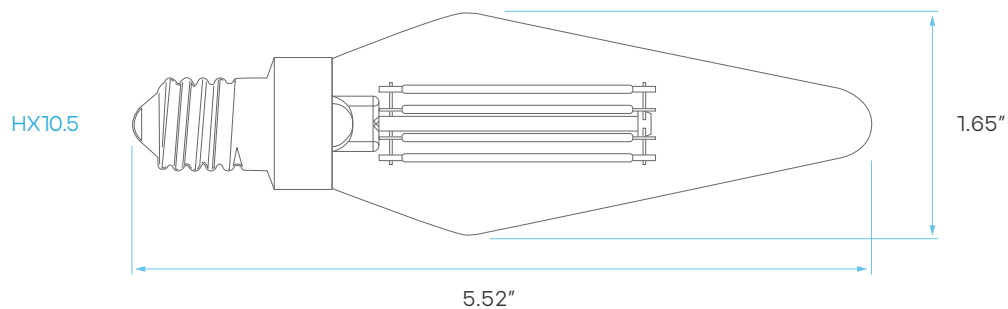

LED LAMP CRYSTAL CHANDELIER FILAMENT BULB HX10.5

CRYSTAL CHANDELIER
FILAMENT BULB

HX10.5
4.5W

60W WATT REPLACEMENT

CRI
80

DIMMABLE

TRIAC

WET
LOCATION
RATED

ENCLOSED
FIXTURE
RATED

2
YEAR
WARRANTY

ELECTRICAL

	MODEL	DESCRIPTION	POWER	INPUT VOLTS	EFFICACY	LIFETIME	WATT REPLACEMENT	COST/YR
HX10.5	LR21670	LED4.5HX10.5/CL/27K/D	4.5	120V	111	15,000	60	\$ 0.54
	LR21671	LED4.5HX10.5/CL/30K/D	4.5	120V	111	15,000	60	\$ 0.54
	LR21671	LED4.5HX10.5/CL/40K/D	4.5	120V	111	15,000	60	\$ 0.54
	LR21671	LED4.5HX10.5/CL/50K/D	4.5	120V	111	15,000	60	\$ 0.54

PHOTOMETRIC

MODEL	DESCRIPTION	COLOR (CCT)	TEMP	LUMEN	FLOOD	CRI	UL LISTED	FINISH
LR21670	LED4.5HX10.5/CL/27K/D	2700K	WARM WHITE	500	300°	80	YES	CLEAR
LR21671	LED4.5HX10.5/CL/30K/D	3000K	SOFT WHITE	500	300°	80	YES	CLEAR
LR21671	LED4.5HX10.5/CL/40K/D	4000K	COOL WHITE	500	300°	80	YES	CLEAR
LR21671	LED4.5HX10.5/CL/50K/D	5000K	BRIGHT WHITE	500	300°	80	YES	CLEAR