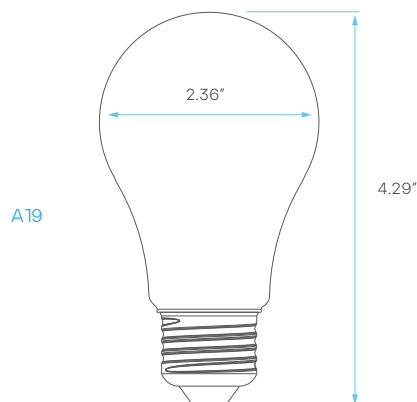

LED LAMP FILAMENT SERIES - HIGH LUMENS A19 - 12W

A9 - 12W
1600 LUMENS
100W WATT REPLACEMENT

CRI
80

DIMMABLE

TRIAC

DAMP
LOCATION
RATED

2
YEAR
WARRANTY

ELECTRICAL

	MODEL	DESCRIPTION	POWER	INPUT VOLTS	EFFICACY	LIFETIME	WATT REPLACEMENT	COST/YR
A19	LR21661	LED12A19/CL/3000K/D	12	120V	133	15,000	100	\$ 1.44
	LR21662	LED12A19/CL/4000K/D	12	120V	133	15,000	100	\$ 1.44
	LR21663	LED12A19/CL/5000K/D	12	120V	133	15,000	100	\$ 1.44

PHOTOMETRIC

MODEL	DESCRIPTION	COLOR (CCT)	TEMP	LUMEN	BASE	FLOOD	CRI	UL LISTED
LR21661	LED12A19/CL/3000K/D	3000K	SOFT WHITE	1600	E26	330°	80	YES
LR21662	LED12A19/CL/4000K/D	4000K	COOL WHITE	1600	E26	330°	80	YES
LR21663	LED12A19/CL/5000K/D	5000K	BRIGHT WHITE	1600	E26	330°	80	YES