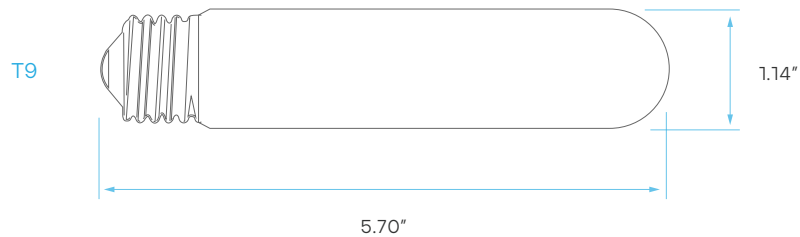

LED LAMP
T9 - FILAMENT SERIES
DECORATIVE

T9 5W
40W WATT REPLACEMENT

CRI
80

DIMMABLE
TRIAC

2
YEAR
WARRANTY

ELECTRICAL

	MODEL	DESCRIPTION	POWER	INPUT VOLTS	EFFICACY	LIFETIME	WATT REPLACEMENT	COST/YR
T9	LR21654	LED5T9/CL/30K/D	5	120V	110	10,000	40	\$ 0.60
	LR21655	LED5T9/CL/40K/D	5	120V	110	10,000	40	\$ 0.60
	LR21656	LED5T9/CL/50K/D	5	120V	110	10,000	40	\$ 0.60

PHOTOMETRIC

MODEL	DESCRIPTION	COLOR (CCT)	TEMP	LUMEN	BASE	FLOOD	CRI	UL LISTED
LR21654	LED5T9/CL/30K/D	3000K	SOFT WHITE	550	E26	330°	80	YES
LR21655	LED5T9/CL/40K/D	4000K	COOL WHITE	550	E26	330°	80	YES
LR21656	LED5T9/CL/50K/D	5000K	BRIGHT WHITE	550	E26	330°	80	YES