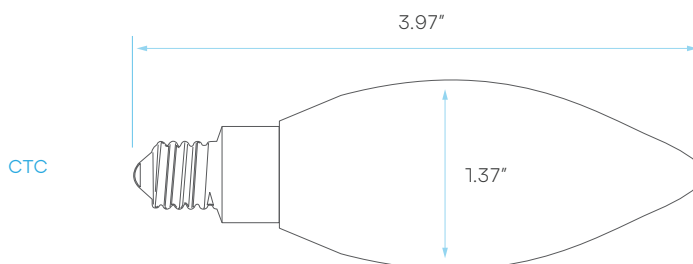

LED LAMP FILAMENT SERIES 4W, 5W 7W CTC

40W WATT REPLACEMENT

60W WATT REPLACEMENT

100W WATT REPLACEMENT

CRI
80

DIMMABLE

TRIAC

2
YEAR
WARRANTY