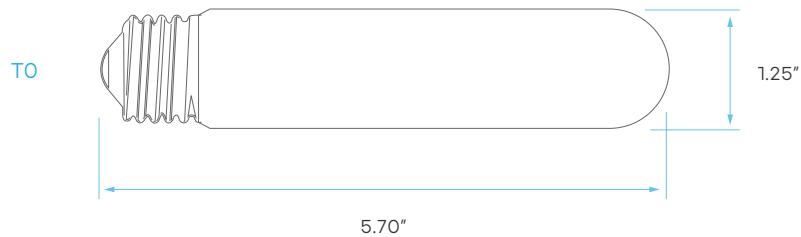

## LED LAMP T0 - FILAMENT SERIES DECORATIVE

T10 5W  
60W WATT REPLACEMENT

CRI  
80

DIMMABLE

TRIAC

2  
YEAR  
WARRANTY

## ELECTRICAL

	MODEL	DESCRIPTION	POWER	INPUT VOLTS	EFFICACY	LIFETIME	WATT REPLACEMENT	COST/YR
T10	LR21626	LED5T10/CL/27K/D	5	120V	100	15,000	60	\$ 0.60
	LR21627	LED5T10/CL/30K/D	5	120V	100	15,000	60	\$ 0.60
	LR21628	LED5T10/CL/40K/D	5	120V	100	15,000	60	\$ 0.60

## PHOTOMETRIC

MODEL	DESCRIPTION	COLOR (CCT)	TEMP	LUMEN	BASE	FLOOD	CRI	UL LISTED
LR21626	LED5T10/CL/27K/D	2700K	WARM WHITE	500	E26	330°	80	YES
LR21627	LED5T10/CL/30K/D	3000K	SOFT WHITE	500	E26	330°	80	YES
LR21628	LED5T10/CL/40K/D	4000K	COOL WHITE	500	E26	330°	80	YES