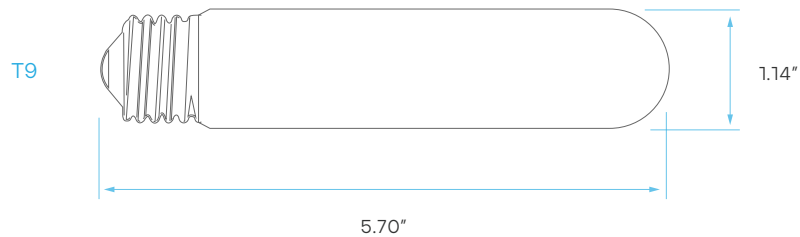

LED LAMP T9 - FILAMENT SERIES DECORATIVE

T9 5W
40W WATT REPLACEMENT

CRI
80

DIMMABLE
TRIAC

2
YEAR
WARRANTY

ELECTRICAL

	MODEL	DESCRIPTION	POWER	INPUT VOLTS	EFFICACY	LIFETIME	WATT REPLACEMENT	COST/YR
T9	LR21625	LED5T9/CL/27K/D	5	120V	110	10,000	40	\$ 0.60
	LR21654	LED5T9/CL/30K/D	5	120V	110	10,000	40	\$ 0.60
	LR21655	LED5T9/CL/40K/D	5	120V	110	10,000	40	\$ 0.60
	LR21656	LED5T9/CL/50K/D	5	120V	110	10,000	40	\$ 0.60

PHOTOMETRIC

MODEL	DESCRIPTION	COLOR (CCT)	TEMP	LUMEN	BASE	FLOOD	CRI	UL LISTED
LR21625	LED5T9/CL/27K/D	2700K	WARM WHITE	550	E26	330°	80	YES
LR21654	LED5T9/CL/30K/D	3000K	SOFT WHITE	550	E26	330°	80	YES
LR21655	LED5T9/CL/40K/D	4000K	COOL WHITE	550	E26	330°	80	YES
LR21656	LED5T9/CL/50K/D	5000K	BRIGHT WHITE	550	E26	330°	80	YES