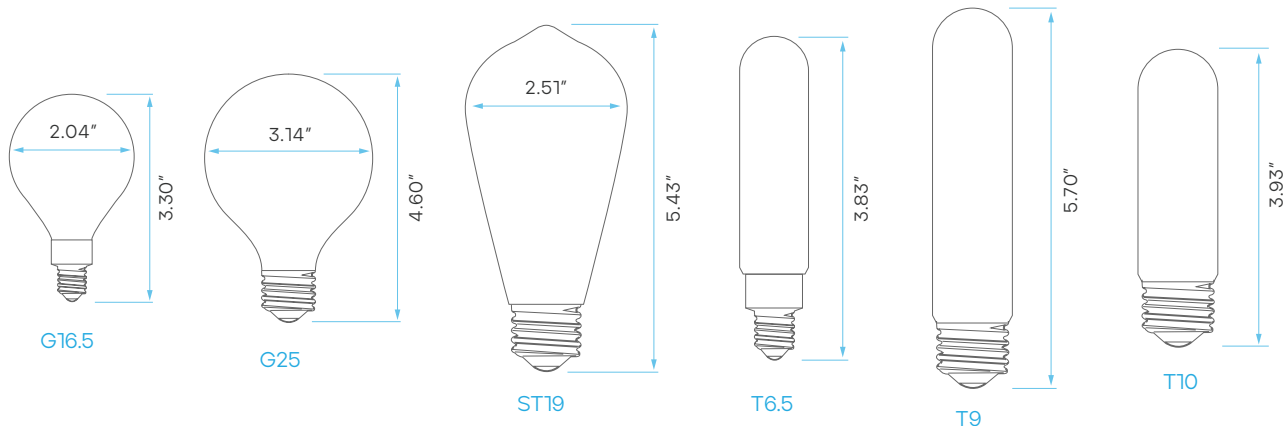

LED LAMP FILAMENT SERIES DECORATIVE

**CRI
80**

DIMMABLE
TRIAC

2
YEAR
WARRANTY

ELECTRICAL

	MODEL	DESCRIPTION	POWER	INPUT VOLTS	EFFICACY	LIFETIME	WATT REPLACEMENT	COST/YR
G25	LR21619	LED5G25/CL/27K/D	5	120V	110	10,000	60	\$ 0.60
	LR21620	LED5G25/CL/50K/D	5	120V	110	10,000	60	\$ 0.60
G16.5	LR21610	LED4G16.5/C/CL/27K/D	4	120V	110	10,000	40	\$ 0.48
	LR21611	LED4G16.5/C/CL/50K/D	4	120V	110	10,000	40	\$ 0.48
T6.5	LR21622	LED5T6.5/C/CL/27K/D	4	120V	100	10,000	60	\$ 0.60
T9	LR21625	LED5T9/C/CL/27K/D	4	120V	110	10,000	60	\$ 0.60
T10	LR21626	LED5T10/CL/27K/D	4	120V	100	15,000	60	\$ 0.48
	LR21627	LED5T10/CL/30K/D	4	120V	100	15,000	60	\$ 0.48
ST19	LR21616	LED5ST19/CL/27K/D	4	120V	110	10,000	60	\$ 0.60

PHOTOMETRIC

MODEL	DESCRIPTION	COLOR (CCT)	TEMP	LUMEN	BASE	FLOOD	CRI	UL LISTED
LR21619	LED5G25/CL/27K/D	2700K	WARM WHITE	550	E26	330°	80	YES
LR21620	LED5G25/CL/50K/D	5000K	BRIGHT WHITE	550	E26	330°	80	YES
LR21610	LED4G16.5/C/CL/27K/D	2700K	WARM WHITE	400	E26	330°	80	YES
LR21611	LED4G16.5/C/CL/50K/D	5000K	BRIGHT WHITE	400	E26	330°	80	YES
LR21622	LED5T6.5/C/CL/27K/D	2700K	WARM WHITE	500	E26	330°	80	YES
LR21625	LED5T9/C/CL/27K/D	2700K	WARM WHITE	550	E26	330°	80	YES
LR21626	LED5T10/CL/27K/D	2700K	WARM WHITE	500	E26	330°	80	YES
LR21627	LED5T10/CL/30K/D	3000K	SOFT WHITE	500	E26	330°	80	YES
LR21616	LED5ST19/CL/27K/D	2700K	WARM WHITE	550	E26	330°	80	YES