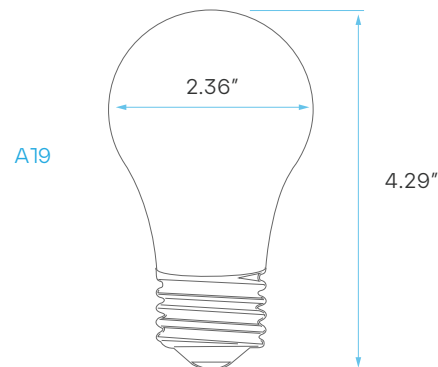

LED LAMP A-SERIES - FILAMENT A15, A19

40W WATT REPLACEMENT

60W WATT REPLACEMENT

CRI
80

DIMMABLE

TRIAC

2
YEAR
WARRANTY