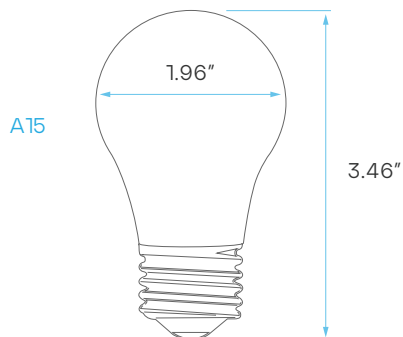

LED LAMP A-SERIES - FILAMENT A15, A19

A15
4W

40W WATT REPLACEMENT

A19
6W

60W WATT REPLACEMENT

CRI
80

DIMMABLE

TRIAC

2
YEAR
WARRANTY

ELECTRICAL

	MODEL	DESCRIPTION	POWER	INPUT VOLTS	EFFICACY	LIFETIME	WATT REPLACEMENT	COST/YR
A15	LR21623	LED4A15/CL/27K/D	4	120V	88	10,000	40	\$ 0.48
	LR21612	LED8A19/CL/27K/D	8	120V	100	10,000	60	\$ 0.96
A19	LR21613	LED8A19/CL/30K/D	8	120V	100	10,000	60	\$ 0.96
	LR21614	LED8A19/CL/50K/D	8	120V	100	10,000	60	\$ 0.96

PHOTOMETRIC

MODEL	DESCRIPTION	COLOR (CCT)	TEMP	LUMEN	FLOOD	CRI	UL LISTED	FINISH
LR21623	LED4A15/CL/27K/D	2700K	WARM WHITE	350	330°	80	YES	CLEAR
LR21612	LED8A19/CL/27K/D	2700K	WARM WHITE	800	330°	80	YES	CLEAR
LR21613	LED8A19/CL/30K/D	3000K	SOFT WHITE	800	330°	80	YES	CLEAR
LR21614	LED8A19/CL/50K/D	5000K	COOL WHITE	800	330°	80	YES	CLEAR